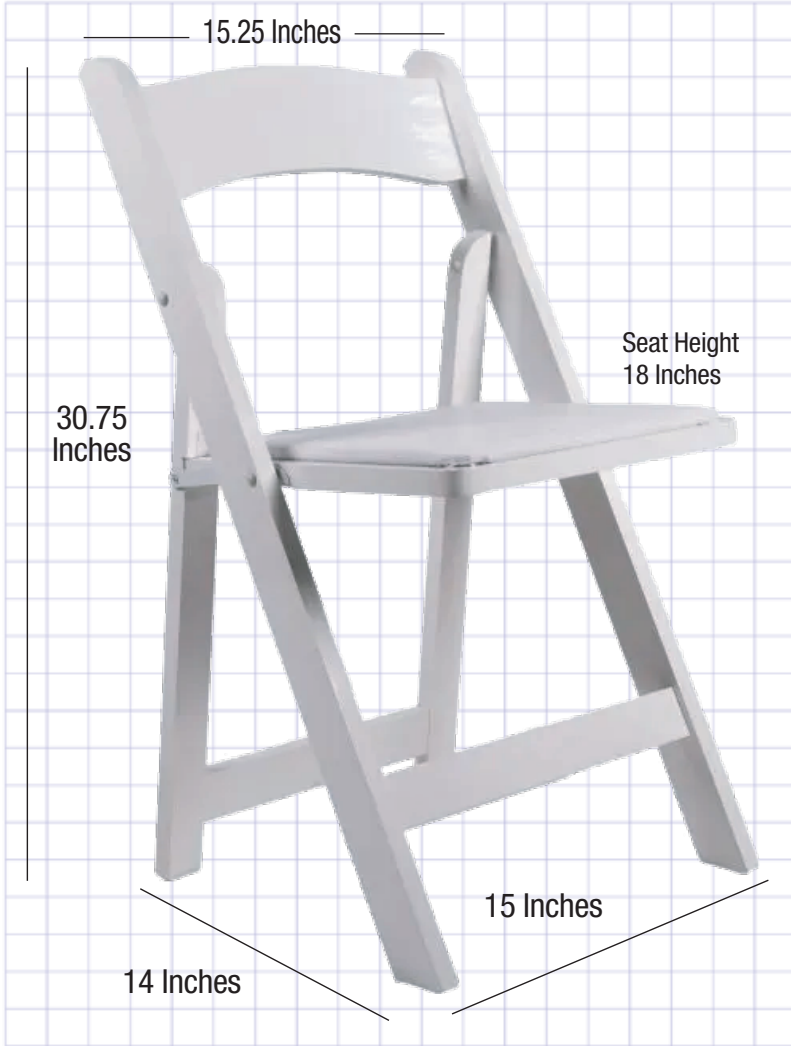

# White Samson Series Wood Folding Chair with White Vinyl Padded Seat

Our ToughWood folding chair is tougher -- and more beautiful

## Product Details

Ships Assembled?	Yes
Color	White
Country of Origin	China
Seat Height	18 in.
Chair Height	30.75 in.
Limited Warranty	1 Year
Material Category	Solid ToughWood
Seat Width/Depth	15 x 14
Stack Capacity	10
Arms?	No
Chair Weight	9.5 Lbs.
Overall Dimensions	15 x 14 x 30.75
Units Per Pallet	Ships assembled in boxes of 4 chairs.