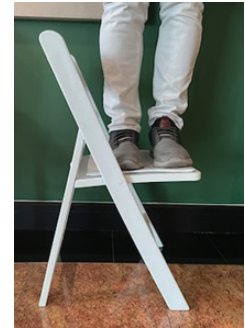

TOUGH WOOD™