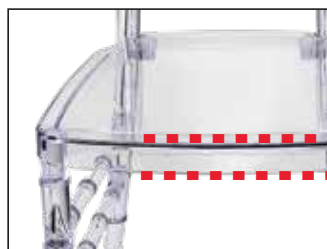

ProClear Full Size Seat