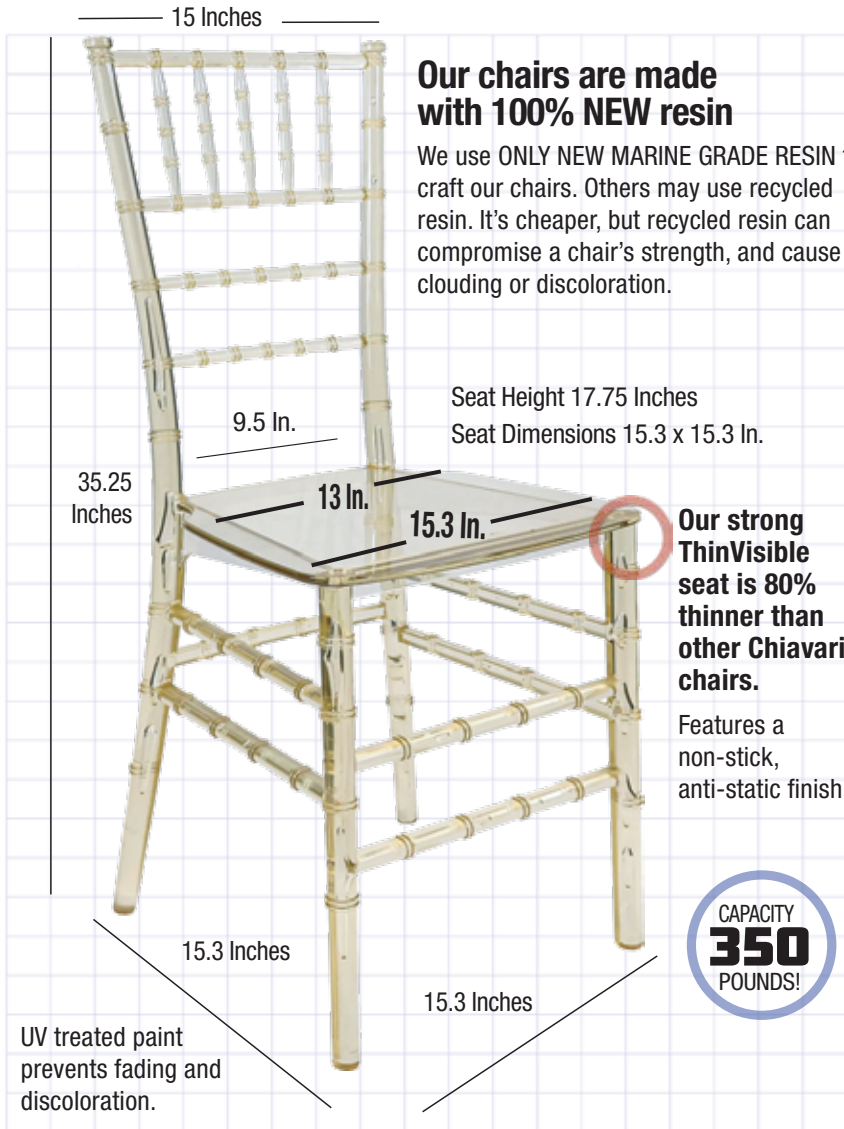

Clear Gold Champagne Resin ThinVisible™ Chiavari Chair

Our Gold Champagne Clear Superstar with the Thinnest Clear seat!

Ships Assembled?	Yes
Color	Gold Champagne
Country of Origin	China
Resin Type	High-Quality Polycarbonate
MonoFrame Construction	One-Piece Mold
Seat Height	17.75 in.
Chair Height	35.25 in.
Limited Warranty	1 year + Free extended warranty to 2 years
Material Category	Resin
Seat Width/Depth	15.3 x 15.3 in.
Stack Capacity	10
Arms?	No
Chair Weight	10 lbs.
Overall Dimensions	15.3 x 15.3 x 35.5 in.
Units Per Box / Pallet	8 / 48

This chair is part of our ProClear ThinVisible™ Series

The chair frame is a single piece made from a mold -- also called a "Mono-Frame". There's no assembly required, because our clear resin chairs are crafted in a single, strong piece.

What Makes This Chair Different?

Each chair is made of a seamless, single mold -- with no need to polish or sand rough edges -- because there are no rough edges! And while other chairs are created in pieces, then assembled, our chairs are crafted in one piece. They are stronger, more resilient and pure clear -- chairs made of recycled resin cannot match our quality. You'll love the "ice-like" finish! ProClear™ and ProClear ThinVisible chairs transmit like a fine diamond!