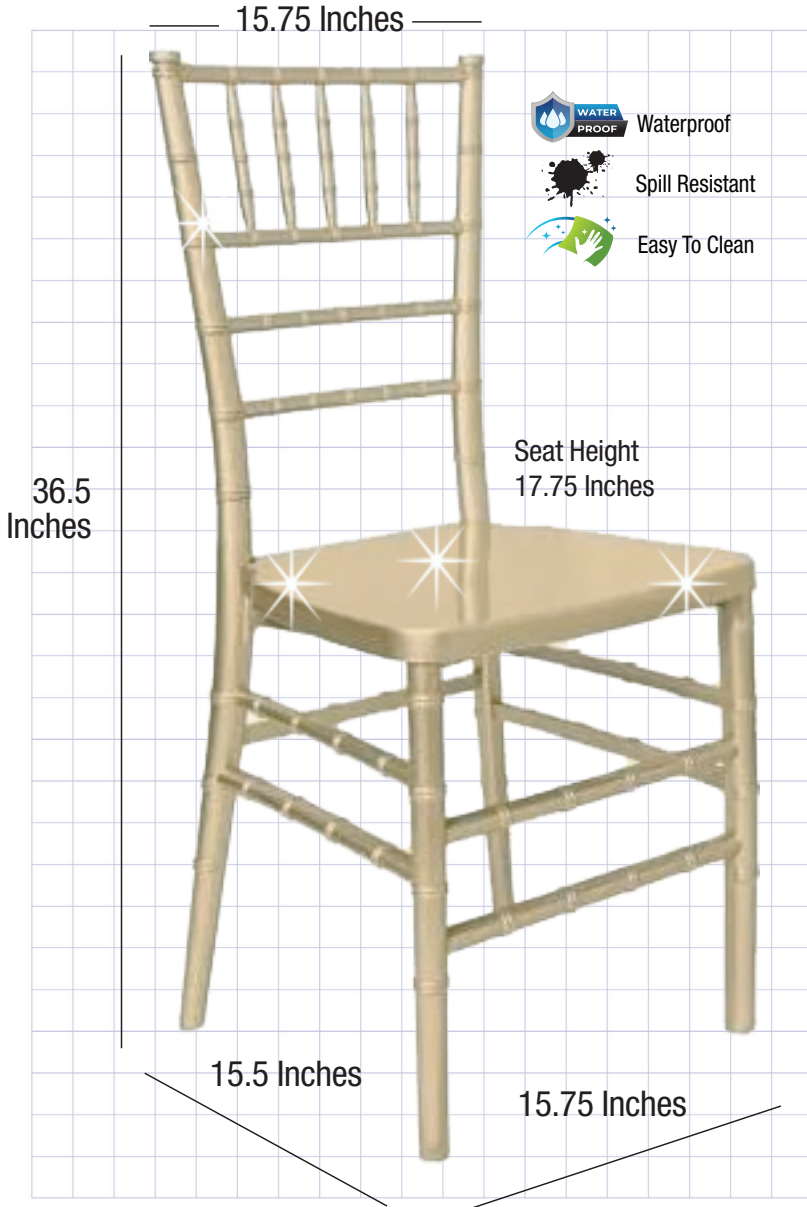

Sparkling Gold Champagne ToughResin™ Mono-Frame Chiavari Chair

Unique Color! Features and distinctive and exclusive Glitter Finish

Product Details

Chivari SKU	CCRCHGSP-MONO-AX-T
Ships Assembled?	Yes
Color	Sparkling Gold Champagne
Country of Origin	China
Seat Height	17.75 in.
Chair Height	36.5 in.
Limited Warranty	2 year, Frame
Material Category	ToughResin™
Seat Width/Depth	16 × 16 × 36.5 in
Stack Capacity	10
Arms?	No
One-Piece Construction	Yes
Weight Capacity	350 lbs.
Chair Weight	9.3 Lbs.
Overall Dimensions	15.5 × 15.7 × 36 in
Units Per Pallet	48

What Makes This Chair Different?

One-Piece Frame	Frame does not need to be retightened. And no assembly is required.
Color-Matching Resin	The ToughResin™ chair series is not painted so exterior surface maintenance is easier. The BasicResin™ chair series has the color mixed directly into the resin so scratches are more difficult to detect.
Resin Density	High density resin for exceptionally durable chair
Manufacturing	Our manufacturing process guarantees that no parts of the chair will ever loosen up and eventually wobble