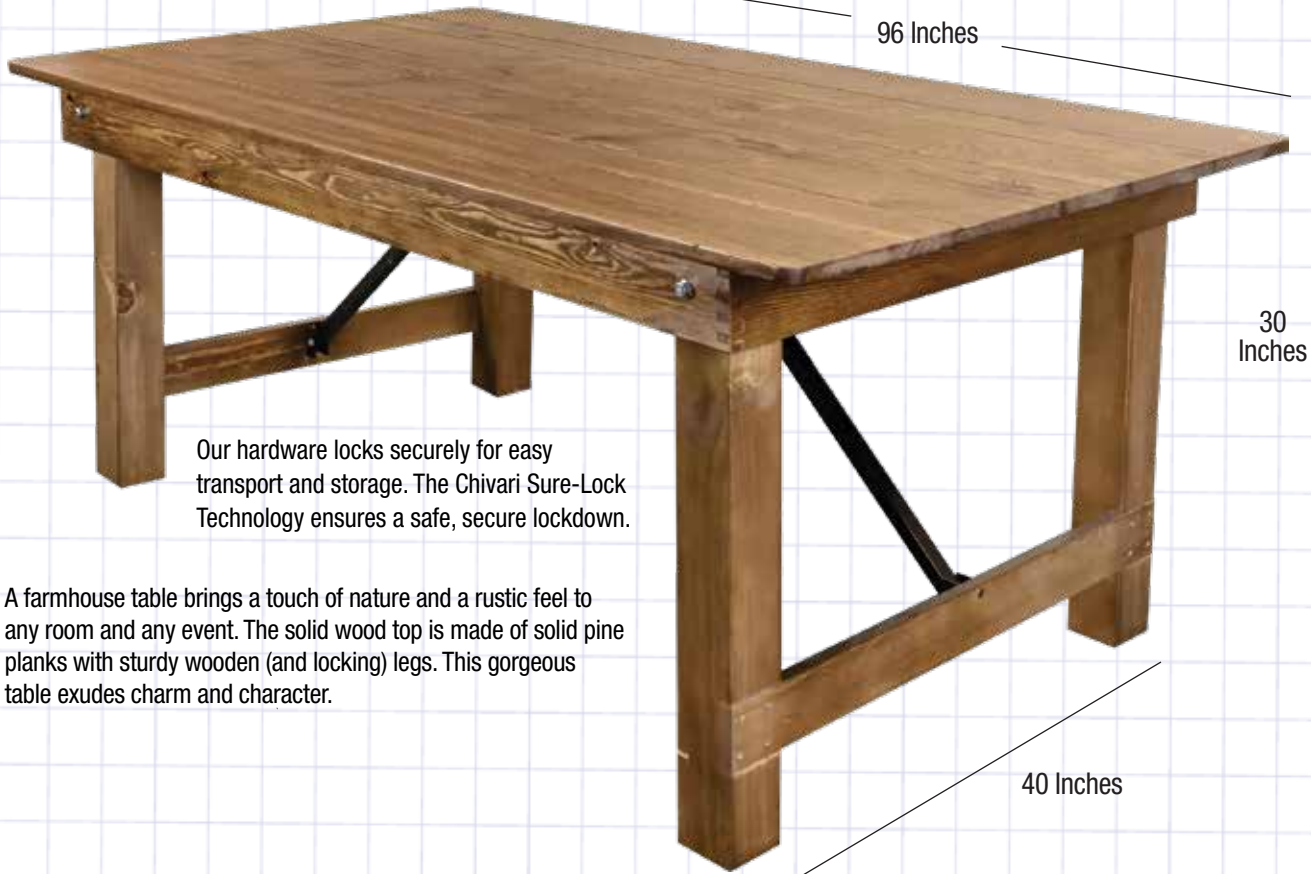

## Chestnut 96" x 40" Rectangle Straight Leg Farm Table

Features a solid pine top with folding legs for easy storage and moving.

# FARMHOUSE

Our hardware locks securely for easy transport and storage. The Chivari Sure-Lock Technology ensures a safe, secure lockdown.

A farmhouse table brings a touch of nature and a rustic feel to any room and any event. The solid wood top is made of solid pine planks with sturdy wooden (and locking) legs. This gorgeous table exudes charm and character.

### Rustic Luxury. The Farm Style.

Constructed of long, sturdy planks and capable of holding a feast for a crowd, traditional farmhouse tables are the centerpieces of rustic dining rooms.

Material	Wood, Solid Pine
Shape	Rectangle
Size	96" x 40"
Commercial-Grade?	Yes
Legs	3.5 inch square, locking
Support post	Folding steel support post
Replaceable Floor Caps	No
Overall Length / Depth	96" x 40"
Overall Height	30"
Overall Width	40"
Table Weight	104 lbs.
Ships Assembled?	Yes
Product Warranty	1 Year