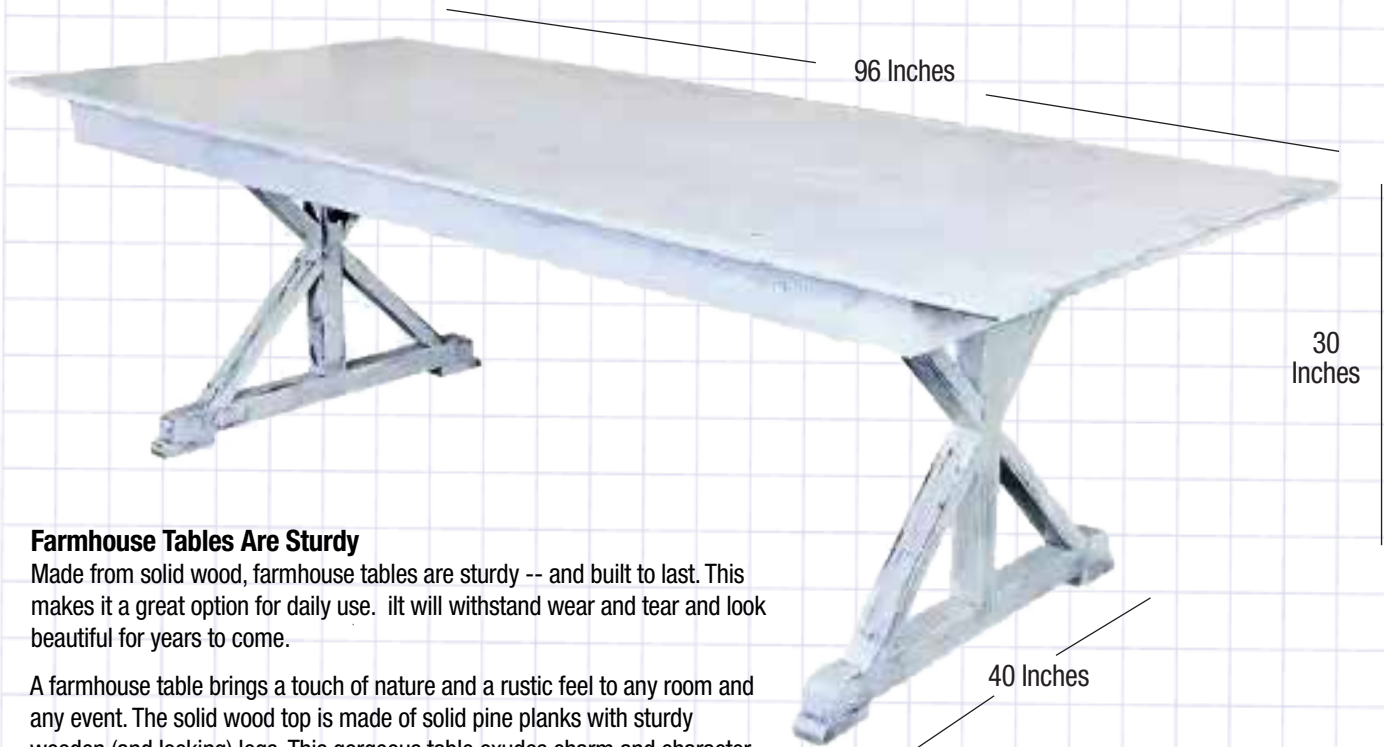

# White Distressed 96" x 40" Rectangle X-Style Leg Farm Table

Features a solid pine top with folding legs for easy storage and moving.

### Farmhouse Tables Are Sturdy

Made from solid wood, farmhouse tables are sturdy -- and built to last. This makes it a great option for daily use. It will withstand wear and tear and look beautiful for years to come.

A farmhouse table brings a touch of nature and a rustic feel to any room and any event. The solid wood top is made of solid pine planks with sturdy wooden (and locking) legs. This gorgeous table exudes charm and character.

### Rustic Luxury. The Farm Style.

Constructed of long, sturdy planks and capable of holding a feast for a crowd, traditional farmhouse tables are the centerpieces of rustic dining rooms.

Material	Wood, Solid Pine
Shape	Rectangle
Size	96" x 40"
Commercial-Grade?	Yes
Legs	X-Leg, locking
Support post	Folding steel support post
Replaceable Floor Caps	No
Overall Length	96"
Overall Height	30"
Overall Width	40"
Table Weight	104 lbs.
Ships Assembled?	Yes
Product Warranty	1 Year