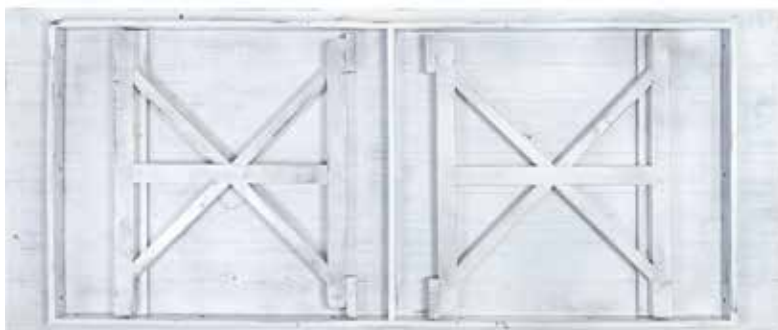

# White Distressed 96" x 40" Rectangle X-Style Leg Farm Table

Features a solid pine top with folding legs for easy storage and moving.

### Farmhouse Tables Are Sturdy

Made from solid wood, farmhouse tables are sturdy -- and built to last. This makes it a great option for daily use. It will withstand wear and tear and look beautiful for years to come.

A farmhouse table brings a touch of nature and a rustic feel to any room and any event. The solid wood top is made of solid pine planks with sturdy wooden (and locking) legs. This gorgeous table exudes charm and character.

### Rustic Luxury. The Farm Style.

Constructed of long, sturdy planks and capable of holding a feast for a crowd, traditional farmhouse tables are the centerpieces of rustic dining rooms.

Material	Wood, Solid Pine
Shape	Rectangle
Size	96" x 40"
Commercial-Grade?	Yes
Legs	X-Leg, locking
Support post	Folding steel support post
Replaceable Floor Caps	No
Overall Length	96"
Overall Height	30"
Overall Width	40"
Table Weight	104 lbs.
Ships Assembled?	Yes
Product Warranty	1 Year