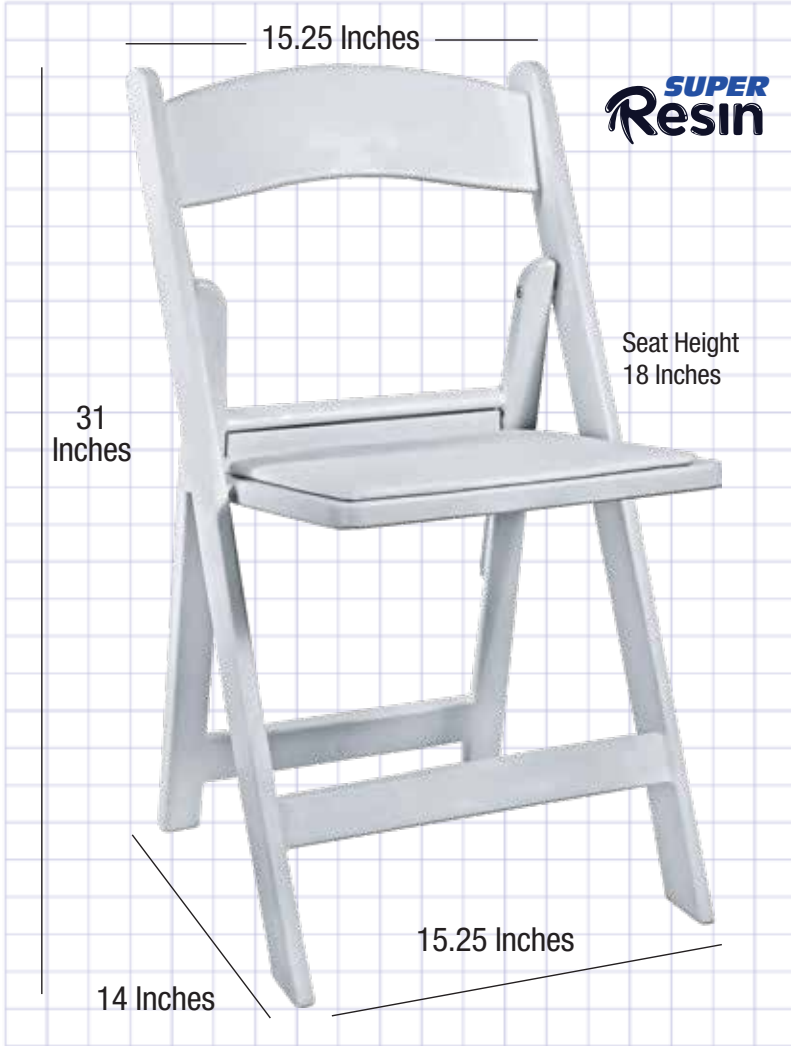

White SuperResin, Super Duty Folding Chair

Built better to last longer -- Includes **3 YEAR WARRANTY!**

Product Details

| | |
|---------------------|-------------------------------|
| Chivari SKU | CFRW-AX-T |
| Ships Assembled? | Yes |
| Color | White |
| Country of Origin | China |
| Seat Height | 18 in. |
| Chair Height | 31 in. |
| Limited Warranty | 3 Years, Frame, 1 Yr. Cushion |
| Material Category | UV Stabilized SuperResin |
| Seat Width/Depth | 15.25 x 14 |
| Stack Capacity | 10 |
| Arms? | No |
| Fire Retardant Foam | Yes, CA117 |
| Chair Weight | 12 Lbs. |
| Overall Dimensions | 15.25 x 14 x 31 |
| Units Per Pallet | 48 |

- **Lightweight, ultra-strong design**
- **Built-in Stacking Feature**
- **Resin Frame Finish, Easy to Clean**
- **UV Stabilized Polypropylene Resin**
- **White Vinyl Padded Upholstered Seat**
- **Waterproof Detachable Seat**
- **Anti-Static**
- **Aluminum Hardware**
- **Indoor, Outdoor, Commercial Use**
- **Ultra-light, Ultra-Strong Design**