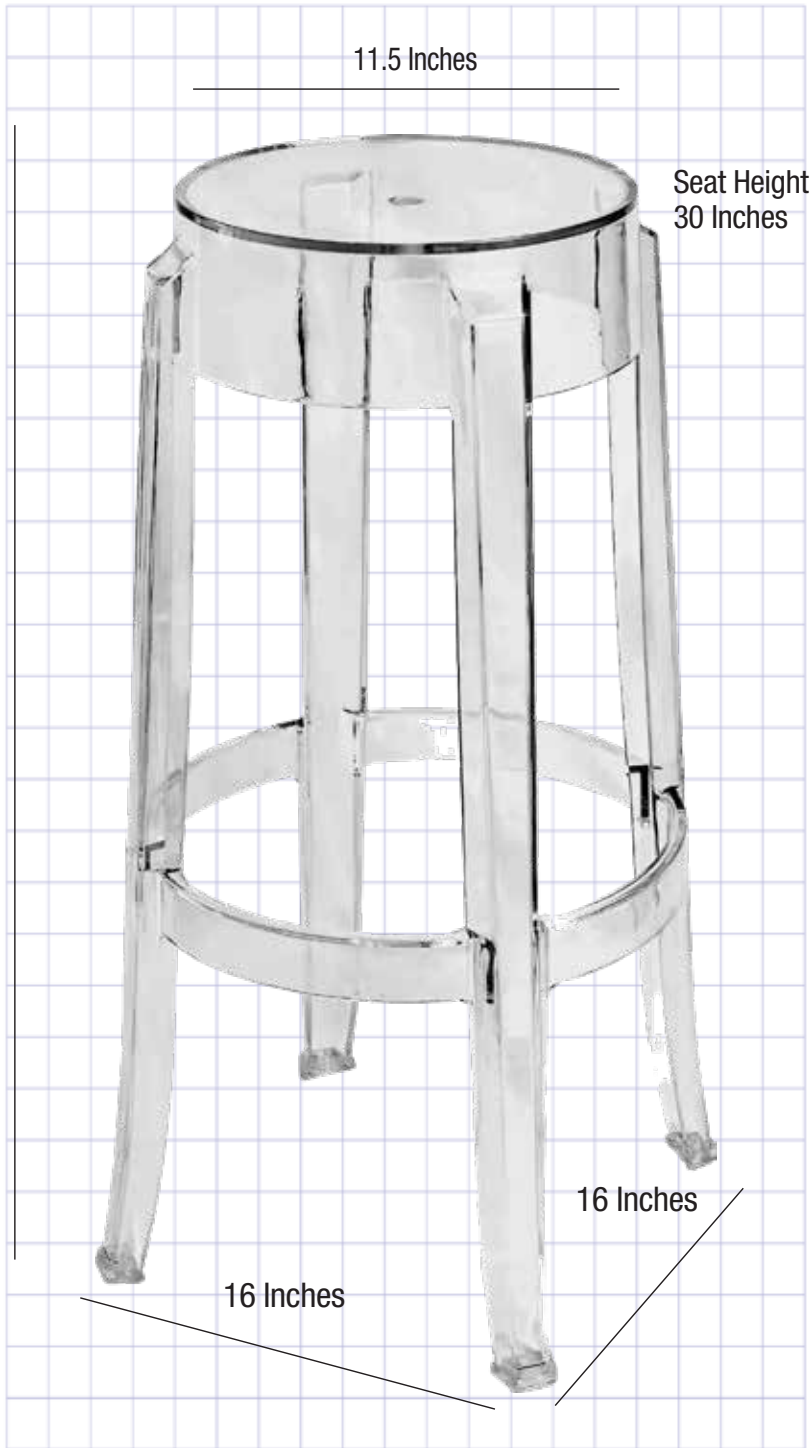

Clear Resin Backless Ghost Stool

Our Ghost Barstool is gorgeous -- and uniquely strong.

Ships Assembled?	Yes
Color	Clear
Country of Origin	China
Seat Height	30 In.
Stool Height	30 In.
Limited Warranty	1 year
Material Category	High quality resin
Seat Width/Depth	11.5 x 11.5 In.
Stack Capacity	4
Arms?	No
One-Piece Construction	No, light assembly
Chair Weight	8 Lbs.
Overall Dimensions	16 x 16 x 45.25 In.
Units Per Pallet	48
Weight Capacity	250 lbs.

Safety, Materials and Construction

Safety Standards	Meets or exceeds ANSI/BIFMA standards
Frame Material	Transparent polycarbonate
Finish	Non-stick, anti-static

Barstool Details

Premium Resin stool

With its unique silhouette-inspired design, this counter stool is guaranteed to catch the eye of your guests, and its transparent acrylic construction ensures it will blend seamlessly with any color scheme. Equipped with non-marking feet, this stool offers both protection for delicate floors and stability for those seated.