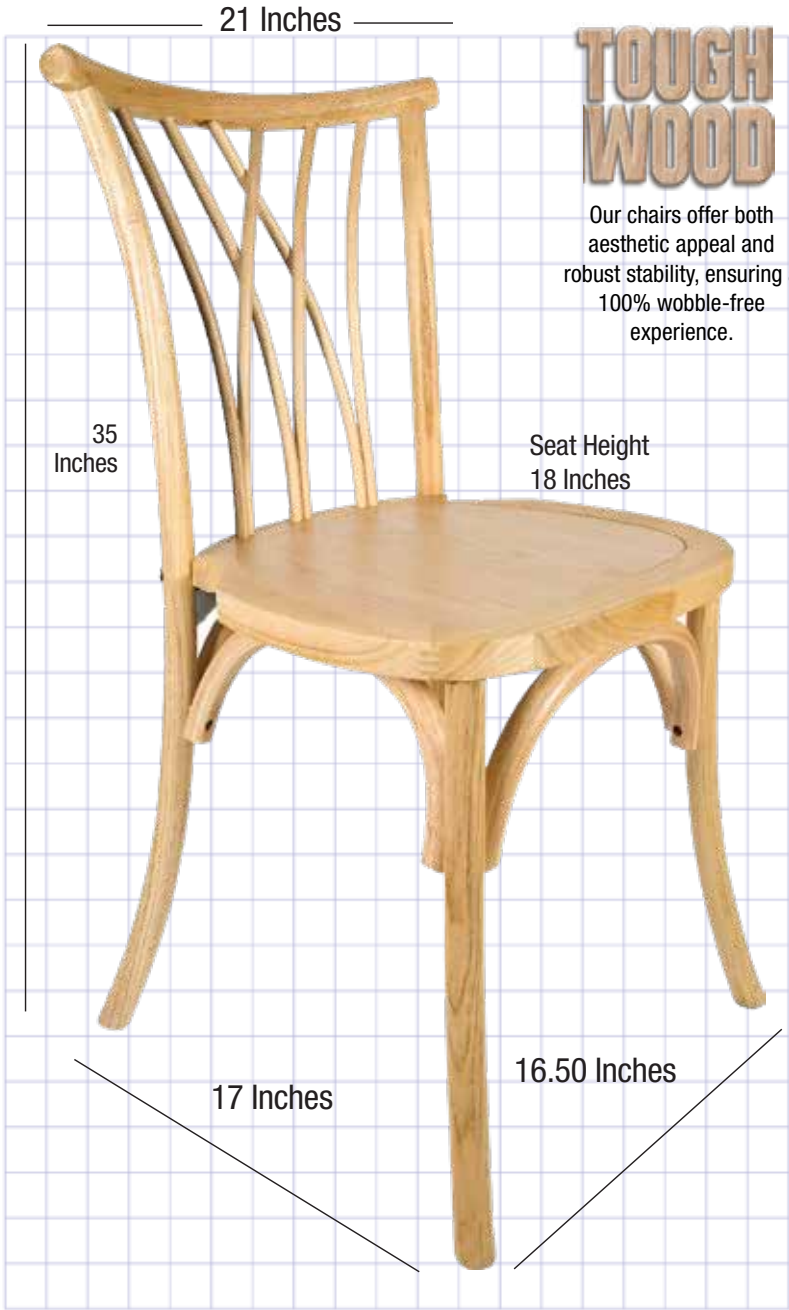

Natural Willow Back Chair

The beauty of real wood with the toughness of resin!

Product Details

Ships Assembled?	Yes
Color	Natural
Country of Origin	China
Seat Height	18 in.
Chair Height	35 in.
Limited Warranty	1 year, Frame
Material Category	ToughWood
Seat Width/Depth	17 × 16.50
Stack Capacity	10
Arms?	No
One-Piece Construction	No
Waterproof?	No
Chair Weight	9.75 Lbs.
Overall Dimensions	16.75 × 17 × 35 in
Units Per Pallet	48

Safety, Materials and Construction

Safety Standards	Meets or exceeds ANSI/BIFMA standards
Frame Material	Solid Oak wood construction
Finish	Non-stick, anti-static

It's no wonder that event planners have made the wood cross back a standard for event centers and equipment rental companies. It is made of a high quality oak wood materials which looks like a high quality dining room chair.

"High-Quality" Rated Solid Oak Frame. Perfect for the indoor and outdoor events

What Makes Our Chair Different?

Unlike other chairs, Chivari's Willow Back chair features impact resistant feet at the bottom of each leg to prevent splintering, along with non-skid, non-marring feet. It's a quality cross back chair.

The Ultimate Wood Willow

The wWillow Chair has become the go-to chair for any event, and you'll find it as the seating of choice for the wedding industry. It's at home in the most sophisticated wedding venues as well as the most casual gatherings. These chairs are crafted from solid oak for stability and their smooth sleek design make them one of the most comfortable in the industry.