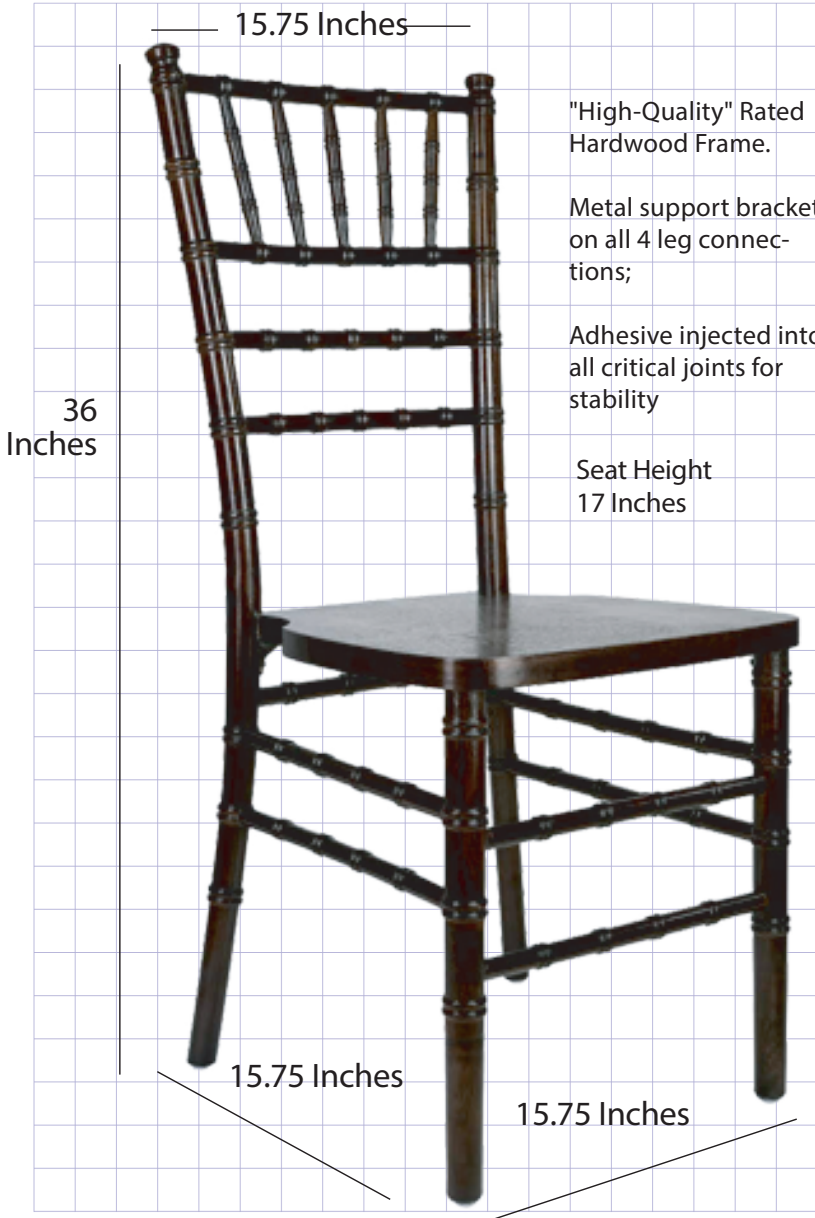

Espresso ToughWood™ Real Wood Chiavari Chair

There's nothing like the feel of real wood!

Ships Assembled?	Yes
Color	Espresso (Dark Coffee Brown)
Country of Origin	China
Seat Height	17 in.
Chair Height	36 in.
Limited Warranty	2 year, Frame
Material Category	Wood
Seat Width/Depth	15.5 x 15.5
Stack Capacity	10
Arms?	No
One-Piece Construction	No
Metal Support Bracket	Yes
Chair Weight	9 Lbs.
Overall Dimensions	15.5 x 15.7 x 36 in
Units Per Pallet	48

Safety, Materials and Construction

Safety Standards	Meets or exceeds ANSI/BIFMA standards
Frame Material	Real Wood
Finish	Non-stick, anti-static

TOUGHWOOD

Available in 10 colors!

What Makes This Chair Different?

Real Wood Elevate your dining ambiance with authentic wood Chiavari chairs. Perfect for banquets or outdoor weddings, these chairs can be adorned with colorful covers and sashes. Ideal for event planners or banquet facilities, they stack easily for storage, boast a robust real wood construction, and a high weight capacity of 1100 pounds. Make them the go-to choice for birthdays, weddings, galas, or corporate events – a stylish and practical seating solution crafted from genuine wood.