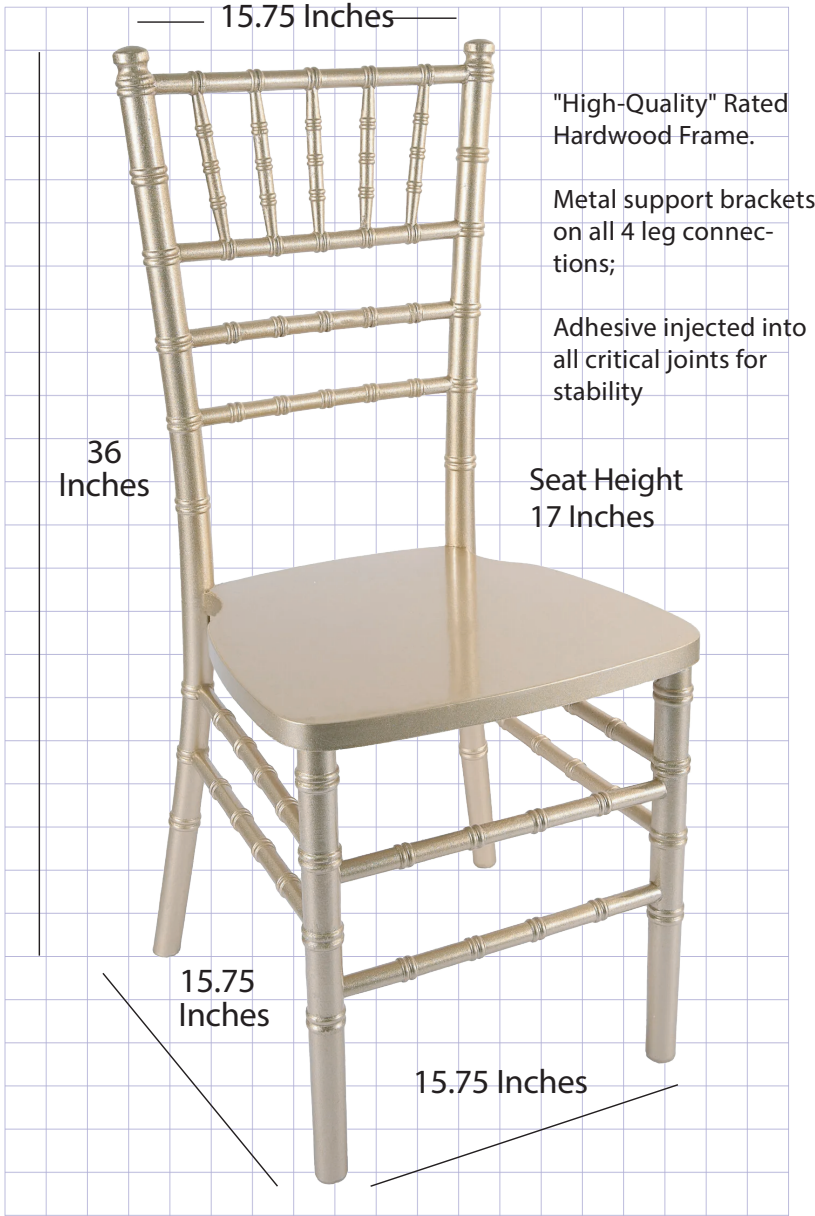

Sparkling Glitter Gold Champagne ToughWood™ Chiavari Chair

There's nothing like the feel of real wood!

Ships Assembled?	Yes
Color	Sparkling Gold Cham-
Country of Origin	pagne
Seat Height	China
Chair Height	17 in.
Limited Warranty	36 in.
Material Category	2 year, Frame
Seat Width/Depth	Wood
Stack Capacity	15.5 × 15.5
Arms?	10
One-Piece Construction	No
Metal Support Bracket	No
Chair Weight	Yes
Overall Dimensions	9 Lbs.
Units Per Pallet	15.5 × 15.7 × 36 in

Safety, Materials and Construction

Safety Standards	Meets or exceeds ANSI/BIFMA
Frame Material	standards
Finish	Real Wood
	Non-stick, anti-static

Available in 10 colors!

What Makes This Chair Different?

Real Wood Elevate your dining ambiance with authentic wood Chiavari chairs. Perfect for banquets or outdoor weddings, these chairs can be adorned with colorful covers and sashes. Ideal for event planners or banquet facilities, they stack easily for storage, boast a robust real wood construction, and a high weight capacity of 1100 pounds. Make them the go-to choice for birthdays, weddings, galas, or corporate events – a stylish and practical seating solution crafted from genuine wood.