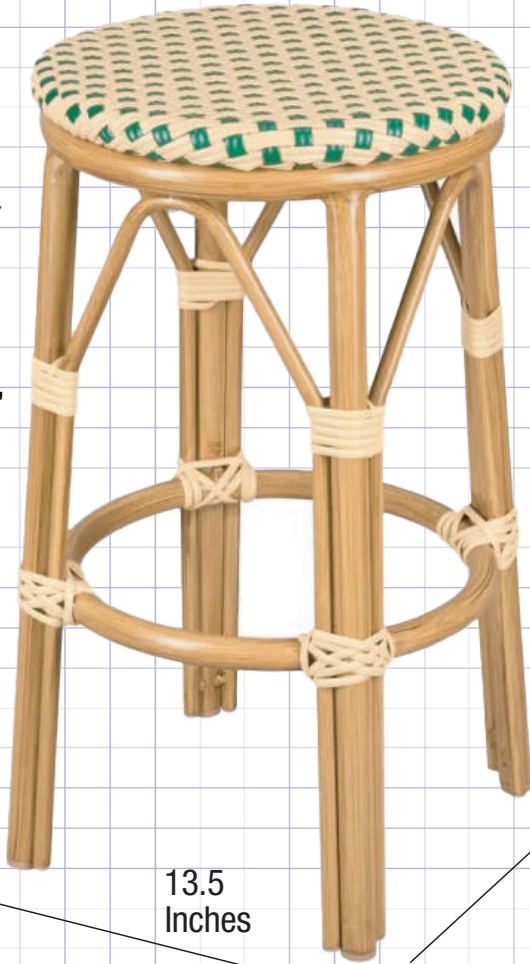

No Back Bistro Barstools, Counter Height

26-Inch Height No Back Bistro Barstool, PE Rattan, Aluminum Frame

PE rattan provides the natural look without compromising on structural integrity.

Bistro

14 Inches

Height
25.75 Inches

Beige on Green,
Medium Pipe,
26-In. Counter
Height

13.5
Inches

13.5
Inches

Product Details

Ships Assembled?	Yes
Seat Height	25.75 in.
Stool Height	25.75 in.
Limited Warranty	1 Year Warranty
Extended Warranty	FREE 1 Year Extended, 2 total
Material Category	PE Rattan
Seat Diameter	14 in.
Finish	High-Gloss Lacquer
Arms?	No
Chair Weight	6 lbs.
Overall Dimensions	13.5 × 13.5 × 25.75 in.
Commercial Grade	Yes

Marine Grade Outdoor Polyurethane (PE), Mold Resistant and Rust Proof

Unlike natural rattan, our Marine Grade PE rattan material can withstand rain, snow, UV light, heat and moisture. Pair that with our welded aluminum frame and you get a beautiful -- and very durable chair.

White on White, Dark Pipe,
26-In. Counter Height