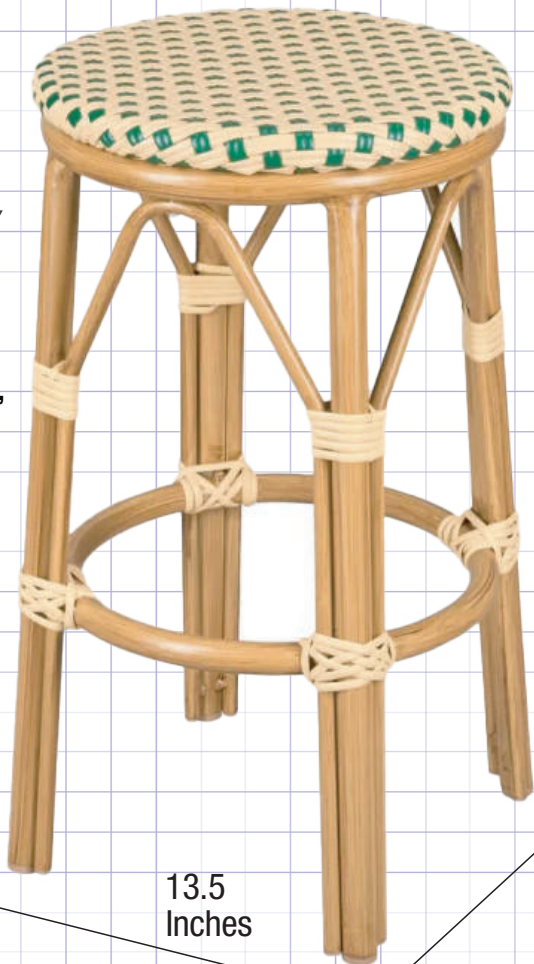

No Back Bistro Barstools, Counter Height

26-Inch Height No Back Bistro Barstool, PE Rattan, Aluminum Frame
 PE rattan provides the natural look without compromising on structural integrity.

Bistro

14 Inches

Height
25.75 Inches

Beige on Green,
Medium Pipe,
26-In. Counter
Height

13.5
Inches

13.5
Inches

Product Details

Ships Assembled?	Yes
Seat Height	25.75 in.
Stool Height	25.75 in.
Limited Warranty	1 Year Warranty
Extended Warranty	FREE 1 Year Extended, 2 total
Material Category	PE Rattan
Seat Diameter	14 in.
Finish	High-Gloss Lacquer
Arms?	No
Chair Weight	6 lbs.
Overall Dimensions	13.5 × 13.5 × 25.75 in.
Commercial Grade	Yes

Marine Grade Outdoor Polyurethane (PE), Mold Resistant and Rust Proof

Unlike natural rattan, our Marine Grade PE rattan material can withstand rain, snow, UV light, heat and moisture. Pair that with our welded aluminum frame and you get a beautiful -- and very durable chair.

White on White, Dark Pipe,
26-In. Counter Height