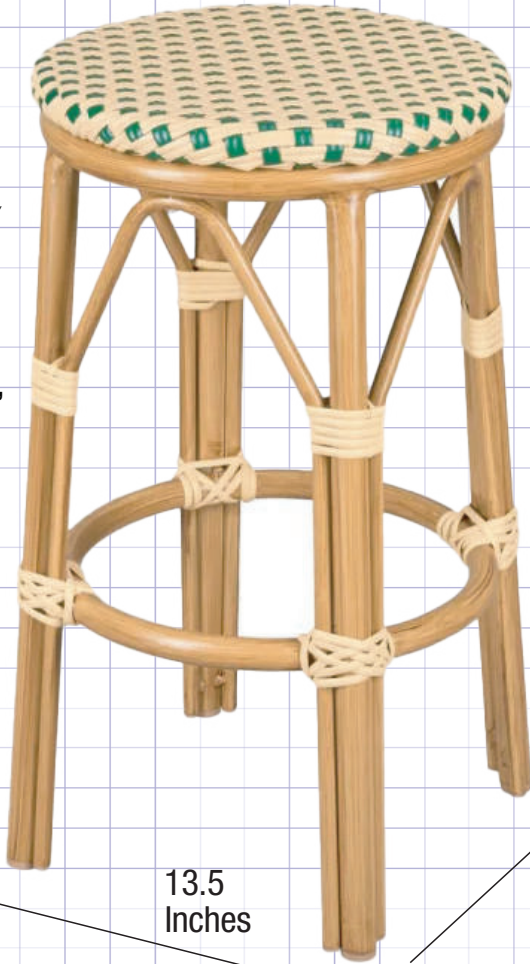

No Back Bistro Barstools, Counter Height

26-Inch Height No Back Bistro Barstool, PE Rattan, Aluminum Frame
 PE rattan provides the natural look without compromising on structural integrity.

Bistro

14 Inches

Height
25.75 Inches

Beige on Green,
Medium Pipe,
26-In. Counter
Height

13.5
Inches

13.5
Inches

Product Details

Ships Assembled?	Yes
Seat Height	25.75 in.
Stool Height	25.75 in.
Limited Warranty	1 Year Warranty
Extended Warranty	FREE 1 Year Extended, 2 total
Material Category	PE Rattan
Seat Diameter	14 in.
Finish	High-Gloss Lacquer
Arms?	No
Chair Weight	6 lbs.
Overall Dimensions	13.5 × 13.5 × 25.75 in.
Commercial Grade	Yes

Marine Grade Outdoor Polyurethane (PE), Mold Resistant and Rust Proof

Unlike natural rattan, our Marine Grade PE rattan material can withstand rain, snow, UV light, heat and moisture. Pair that with our welded aluminum frame and you get a beautiful -- and very durable chair.

White on White, Dark Pipe,
26-In. Counter Height