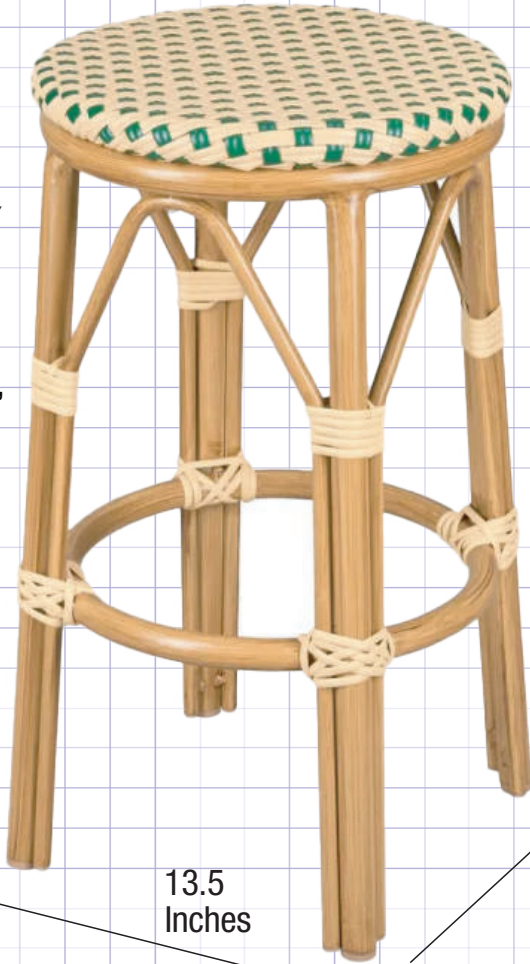

# No Back Bistro Barstools, Counter Height

## 26-Inch Height No Back Bistro Barstool, PE Rattan, Aluminum Frame

PE rattan provides the natural look without compromising on structural integrity.

*Bistro*

14 Inches

Height  
25.75 Inches

Beige on Green,  
Medium Pipe,  
26-In. Counter  
Height

13.5  
Inches

13.5  
Inches

### Product Details

Ships Assembled?	Yes
Seat Height	25.75 in.
Stool Height	25.75 in.
Limited Warranty	1 Year Warranty
Extended Warranty	FREE 1 Year Extended, 2 total
Material Category	PE Rattan
Seat Diameter	14 in.
Finish	High-Gloss Lacquer
Arms?	No
Chair Weight	6 lbs.
Overall Dimensions	13.5 × 13.5 × 25.75 in.
Commercial Grade	Yes