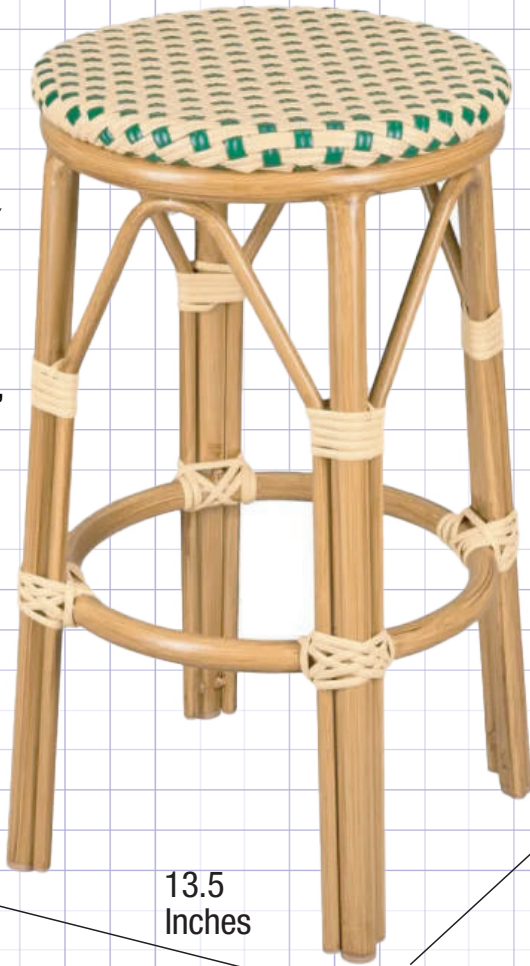

# No Back Bistro Barstools, Counter Height

## 26-Inch Height No Back Bistro Barstool, PE Rattan, Aluminum Frame

PE rattan provides the natural look without compromising on structural integrity.

*Bistro*

14 Inches

Height  
25.75 Inches

Beige on Green,  
Medium Pipe,  
26-In. Counter  
Height

13.5  
Inches

13.5  
Inches

### Product Details

Ships Assembled?	Yes
Seat Height	25.75 in.
Stool Height	25.75 in.
Limited Warranty	1 Year Warranty
Extended Warranty	FREE 1 Year Extended, 2 total
Material Category	PE Rattan
Seat Diameter	14 in.
Finish	High-Gloss Lacquer
Arms?	No
Chair Weight	6 lbs.
Overall Dimensions	13.5 × 13.5 × 25.75 in.
Commercial Grade	Yes