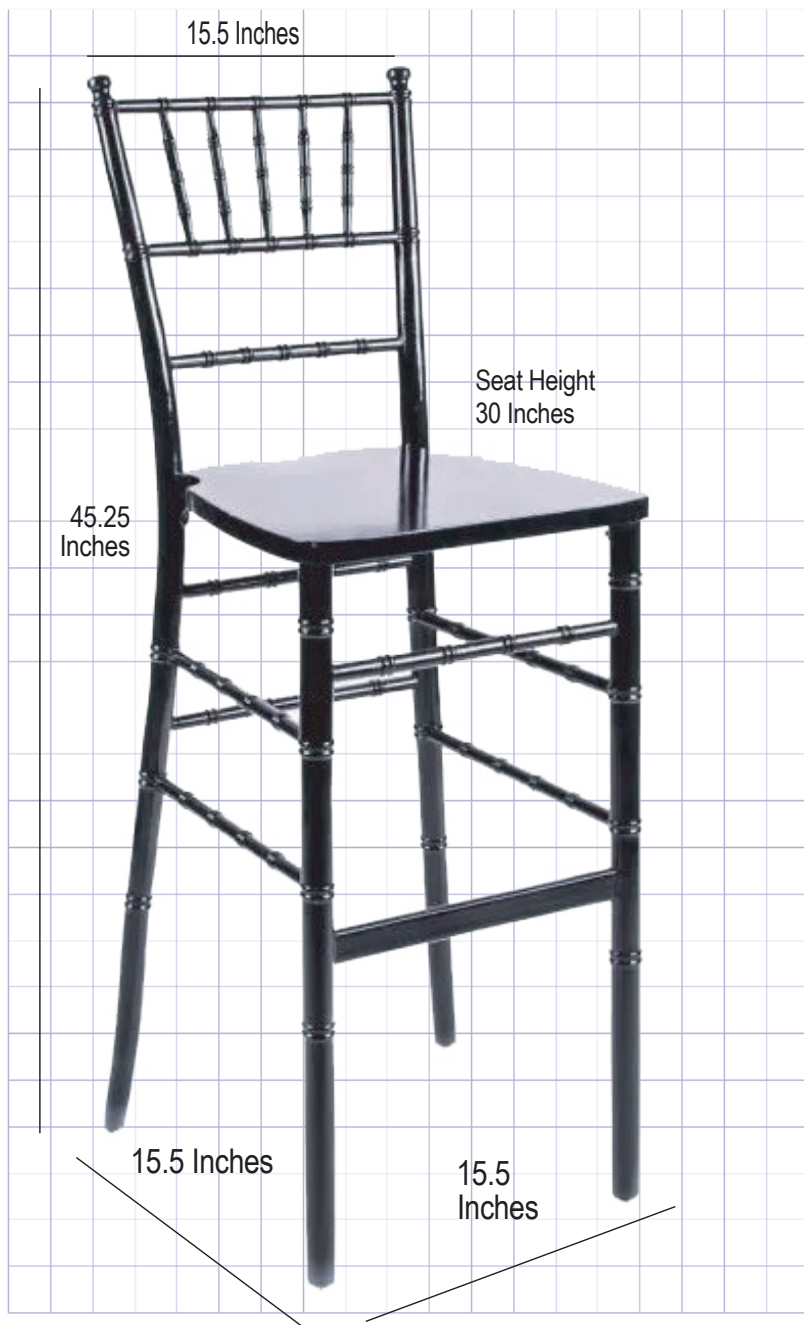

Black ToughWood™ Chiavari Barstool

There's nothing like the feel of real wood!

Product Details

Color	Black
Seat Height	30 in.
Chair Height	45.25 in.
Material Category	Wood
Seat Width/Depth	15.5 × 15.5 in.
Stack Capacity	5
Arms?	No
One-Piece Construction	No
Chair Weight	10 lbs.
Overall Dimensions	15.5 × 15.5 × 45.25 in.
Units Per Pallet	48
Units Per Box	8

Safety, Materials and Construction

Safety Standards	Meets or exceeds ANSI/BIFMA standards
Frame Material	Real Wood
Finish	Non-stick, anti-static

We use sustainably sourced farmed wood in all our wood products. We do not use old growth trees, we do not deforest. Plus we plant new trees in countries devastated by deforestation.