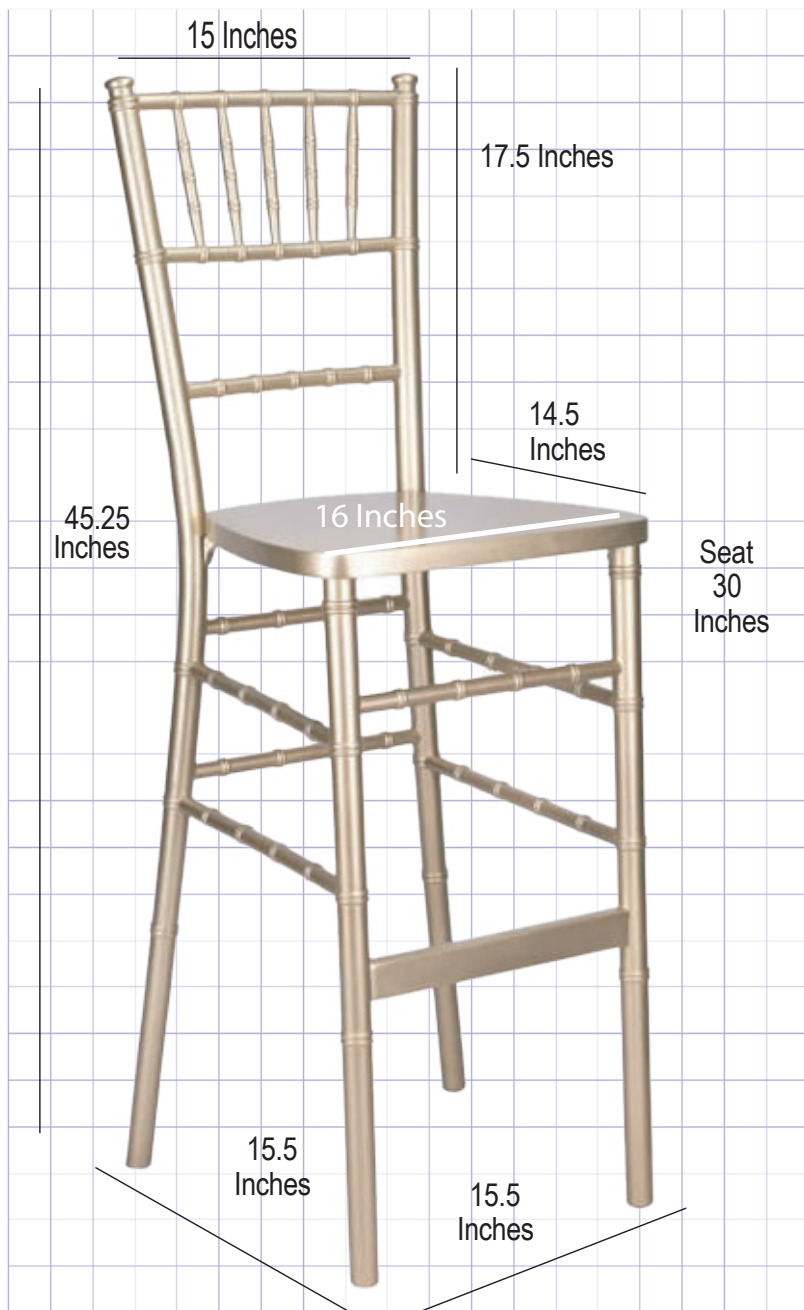

Sparkling Gold Champagne ToughWood™ Chiavari Barstool

There's nothing like the feel of real wood!

Product Details

Ships Assembled?	Yes
Color	Sparkling Gold Champagne
Seat Height	30 in.
Chair Height	45.25 in.
Limited Warranty	1 year, Frame
Material Category	ToughWood
Seat Width/Depth	15.5 × 15.5 in.
Stack Capacity	5
Arms?	No
One-Piece Construction	No
Chair Weight	10 lbs.
Overall Dimensions	15.5 × 15.5 × 45.25 in
Units Per Pallet	24

What Makes This Chair Different?

Real Wood

Elevate your dining ambiance with authentic wood Chiavari chairs. Perfect for banquets or outdoor weddings, these chairs can be adorned with colorful covers and sashes. Ideal for event planners or banquet facilities, they stack easily for storage, boast a robust real wood construction, and a high weight capacity of 1100 pounds. Make them the go-to choice for birthdays, weddings, galas, or corporate events – a stylish and practical seating solution crafted from genuine wood.