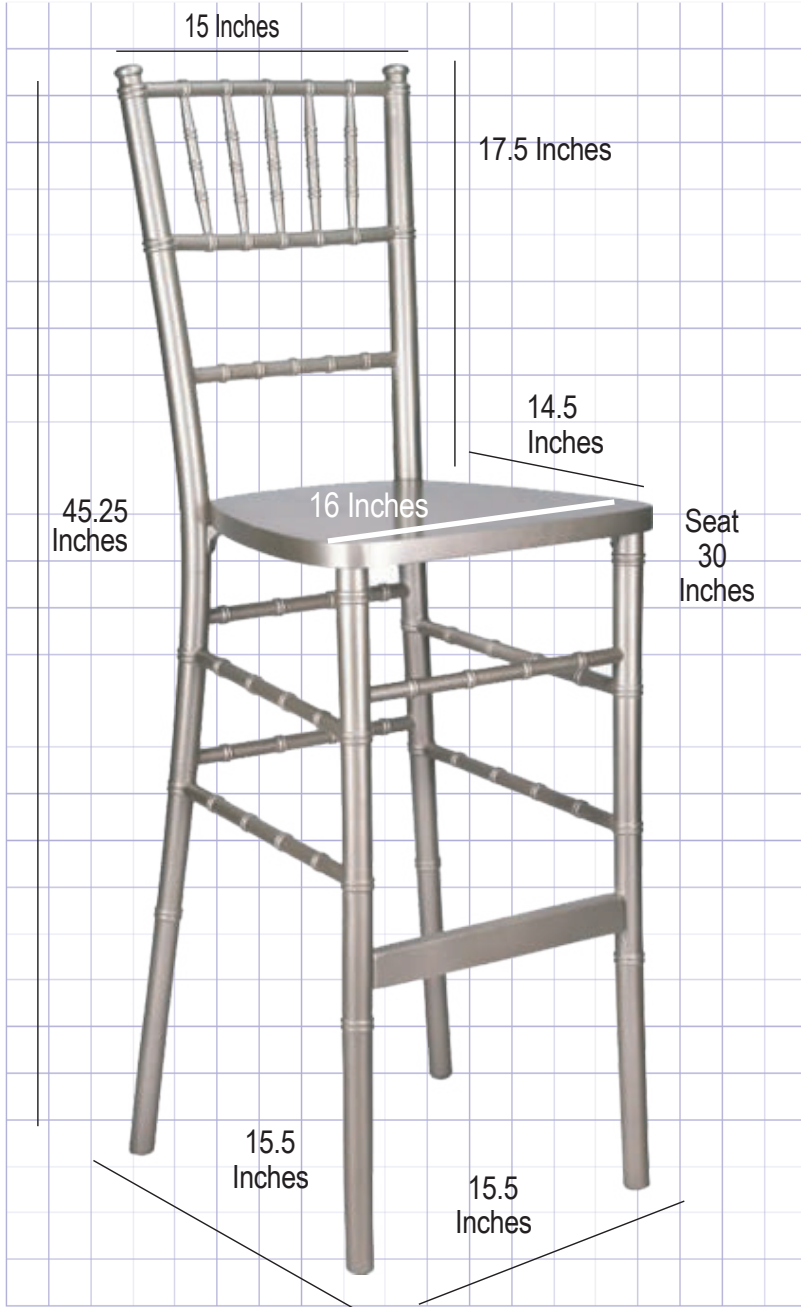

Sparkling Silver Champagne ToughWood™ Chiavari Barstool

There's nothing like the feel of real wood!

Product Details

Ships Assembled?	Yes
Color	Sparkling Silver Champagne
Seat Height	30 in.
Chair Height	45.25 in.
Limited Warranty	1 year, Frame
Material Category	ToughWood
Seat Width/Depth	15.5 × 15.5 in.
Stack Capacity	5
Arms?	No
One-Piece Construction	No
Chair Weight	10 lbs.
Overall Dimensions	15.5 × 15.5 × 45.25 in
Units Per Pallet	24

Safety, Materials and Construction

Safety Standards	Meets or exceeds ANSI/BIFMA standards
Frame Material	Real Wood
Finish	Non-stick, anti-static

TOUGHWOOD

We use sustainably sourced farmed wood in all our wood products. We do not use old growth trees, we do not deforest. Plus we plant new trees in countries devastated by deforestation.

What Makes This Chair Different?

Real Wood

Elevate your dining ambiance with authentic wood Chiavari chairs. Perfect for banquets or outdoor weddings, these chairs can be adorned with colorful covers and sashes. Ideal for event planners or banquet facilities, they stack easily for storage, boast a robust real wood construction, and a high weight capacity of 1100 pounds. Make them the go-to choice for birthdays, weddings, galas, or corporate events – a stylish and practical seating solution crafted from genuine wood.