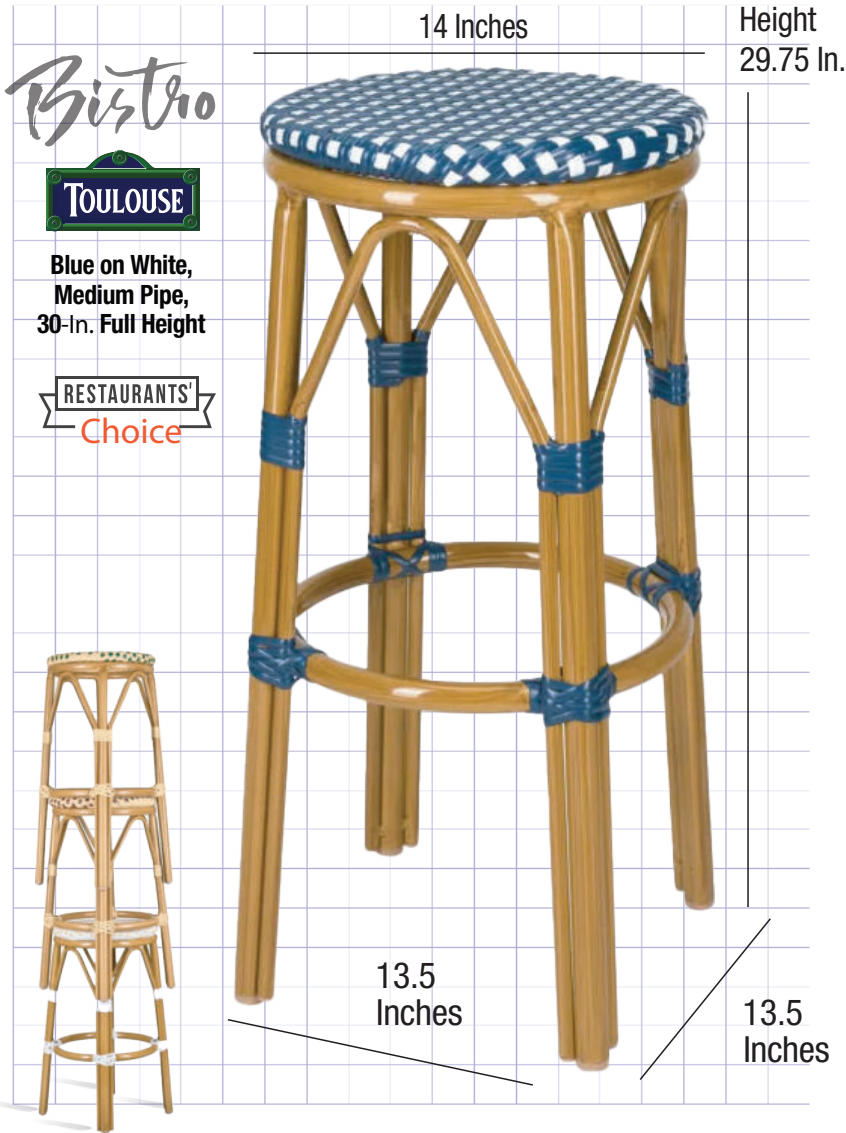

# No Back Bistro Barstools, Full Height

*Bistro*

**TOULOUSE**

Blue on White,  
Medium Pipe,  
30-In. Full Height

RESTAURANTS'  
Choice

## Product Details

Ships Assembled?	Yes
Seat Height	29.75 in.
Stool Height	29.75 in.
Limited Warranty	1 year
Extended Warranty	FREE 1 Year Extended, 2 total
Material Category	PE Rattan
Seat Diameter	14 in.
Finish	High-Gloss Lacquer
Arms?	No
Chair Weight	6 lbs.
Overall Dimensions	13.5 × 13.5 × 29.75 in.
Commercial Grade	Yes

### Marine Grade Outdoor Polyurethane (PE), Mold Resistant and Rust Proof

Unlike natural rattan, our Marine Grade PE rattan material can withstand rain, snow, UV light, heat and moisture. Pair that with our welded aluminum frame and you get a beautiful -- and very durable chair.

White on White, Dark Pipe,  
30-In. Full Height