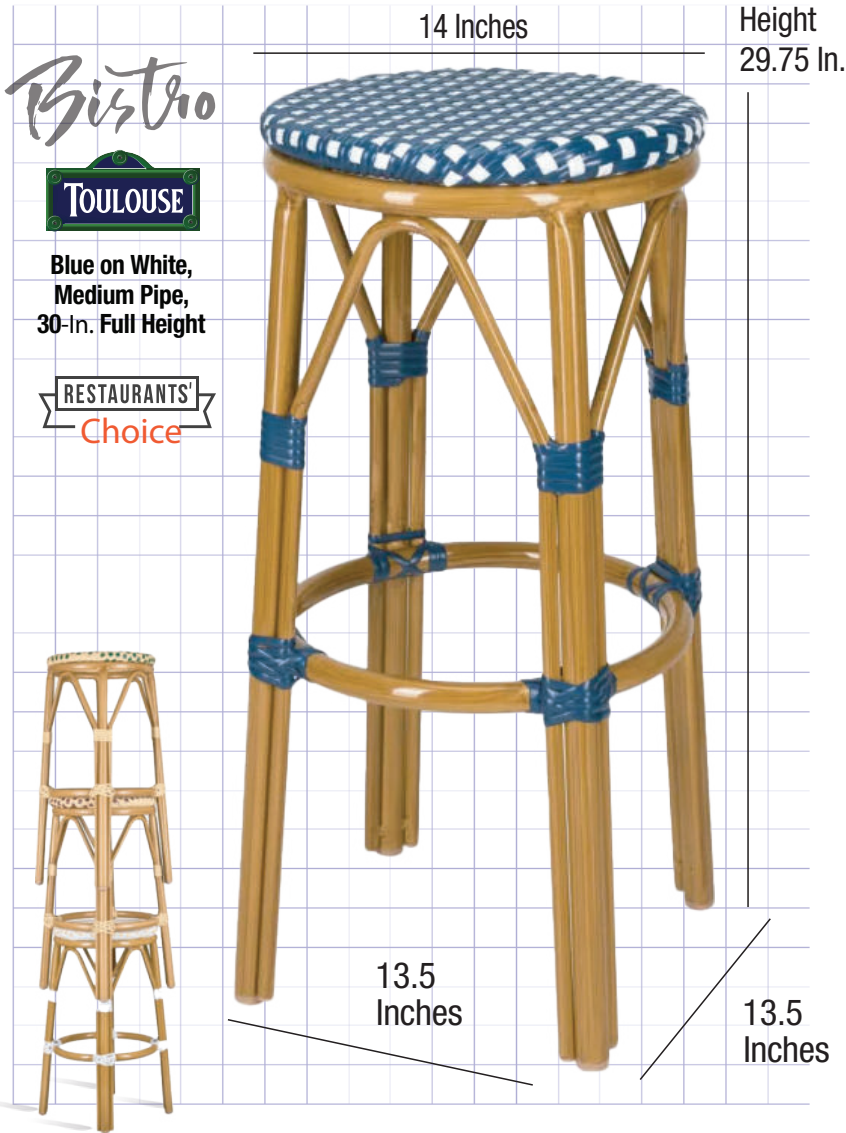

No Back Bistro Barstools, Full Height

30-Inch Height No Back Bistro Barstool, PE Rattan, Aluminum Frame
PE rattan provides the natural look without compromising on structural integrity.

Bistro

TOULOUSE

Blue on White,
Medium Pipe,
30-In. Full Height

RESTAURANTS'
Choice

Product Details

| | |
|--------------------|-------------------------------|
| Ships Assembled? | Yes |
| Seat Height | 29.75 in. |
| Stool Height | 29.75 in. |
| Limited Warranty | 1 year |
| Extended Warranty | FREE 1 Year Extended, 2 total |
| Material Category | PE Rattan |
| Seat Diameter | 14 in. |
| Finish | High-Gloss Lacquer |
| Arms? | No |
| Chair Weight | 6 lbs. |
| Overall Dimensions | 13.5 × 13.5 × 29.75 in. |
| Commercial Grade | Yes |

Marine Grade Outdoor Polyurethane (PE), Mold Resistant and Rust Proof

Unlike natural rattan, our Marine Grade PE rattan material can withstand rain, snow, UV light, heat and moisture. Pair that with our welded aluminum frame and you get a beautiful -- and very durable chair.

White on White, Dark Pipe,
30-In. Full Height