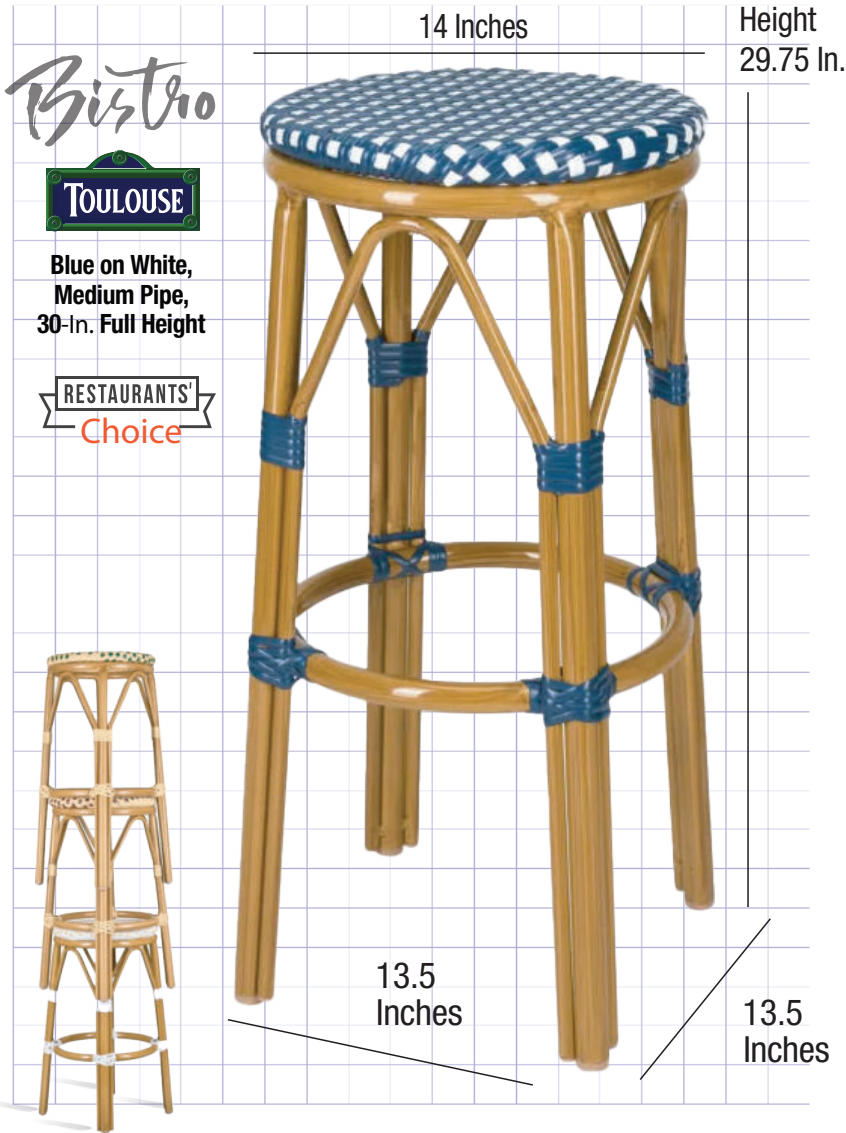

No Back Bistro Barstools, Full Height

Bistro

TOULOUSE

Blue on White,
 Medium Pipe,
 30-In. Full Height

RESTAURANTS'
 Choice

Product Details

Ships Assembled?	Yes
Seat Height	29.75 in.
Stool Height	29.75 in.
Limited Warranty	1 year
Extended Warranty	FREE 1 Year Extended, 2 total
Material Category	PE Rattan
Seat Diameter	14 in.
Finish	High-Gloss Lacquer
Arms?	No
Chair Weight	6 lbs.
Overall Dimensions	13.5 × 13.5 × 29.75 in.
Commercial Grade	Yes

Marine Grade Outdoor Polyurethane (PE), Mold Resistant and Rust Proof

Unlike natural rattan, our Marine Grade PE rattan material can withstand rain, snow, UV light, heat and moisture. Pair that with our welded aluminum frame and you get a beautiful -- and very durable chair.

Our 1.5mm Thick Aluminum Tubing

Others use thinner, 1.1mm tubing. Ours is 36% thicker!

Beige on Green, Medium Pipe,
 30-In. Full Height

Black on White, Dark Pipe,
 30-In. Full Height

White on Beige, Medium Pipe,
 30-In. Full Height

White on White, Dark Pipe,
 30-In. Full Height