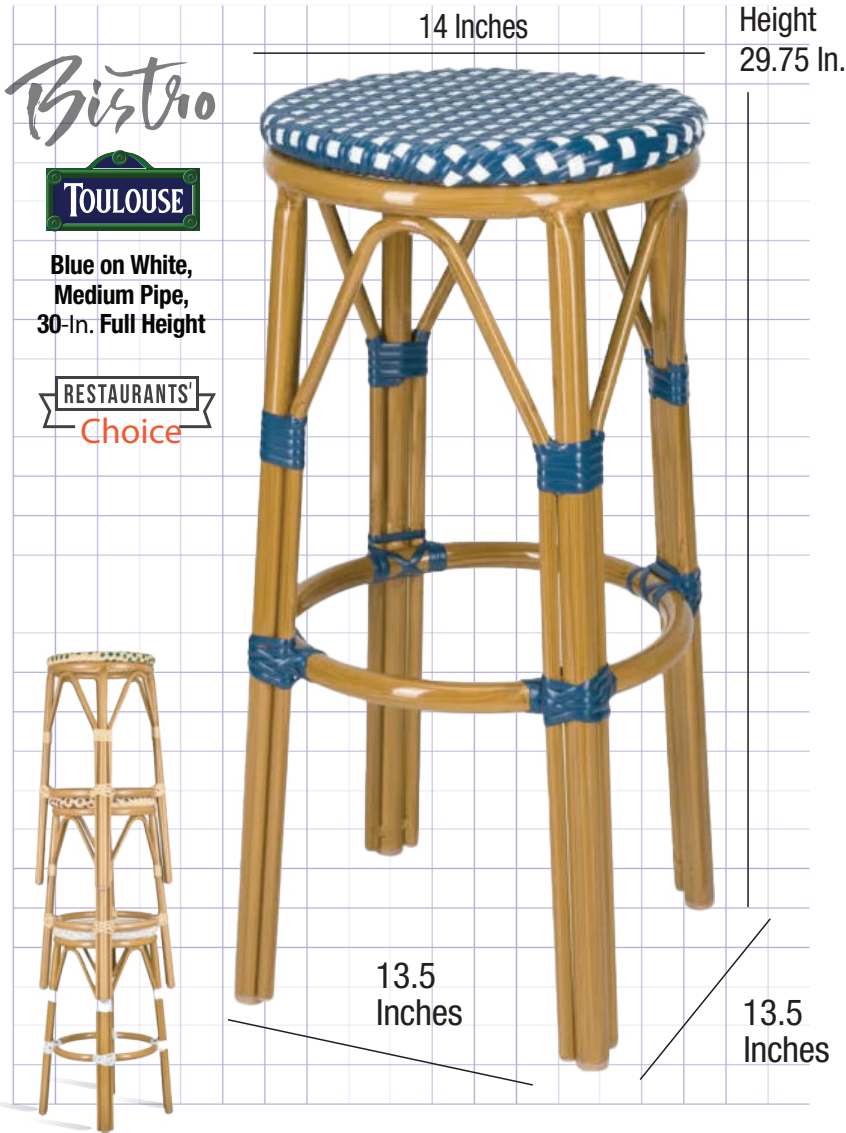

No Back Bistro Barstools, Full Height

Bistro

TOULOUSE

Blue on White,
Medium Pipe,
30-In. Full Height

RESTAURANTS'
Choice

Product Details

Ships Assembled?	Yes
Seat Height	29.75 in.
Stool Height	29.75 in.
Limited Warranty	1 year
Extended Warranty	FREE 1 Year Extended, 2 total
Material Category	PE Rattan
Seat Diameter	14 in.
Finish	High-Gloss Lacquer
Arms?	No
Chair Weight	6 lbs.
Overall Dimensions	13.5 × 13.5 × 29.75 in.
Commercial Grade	Yes

Marine Grade Outdoor Polyurethane (PE), Mold Resistant and Rust Proof

Unlike natural rattan, our Marine Grade PE rattan material can withstand rain, snow, UV light, heat and moisture. Pair that with our welded aluminum frame and you get a beautiful -- and very durable chair.

Our 1.5mm Thick Aluminum Tubing

Others use thinner, 1.1mm tubing. Ours is 36% thicker!

Beige on Green, Medium Pipe,
30-In. Full Height

Black on White, Dark Pipe,
30-In. Full Height

White on Beige, Medium Pipe,
30-In. Full Height

White on White, Dark Pipe,
30-In. Full Height