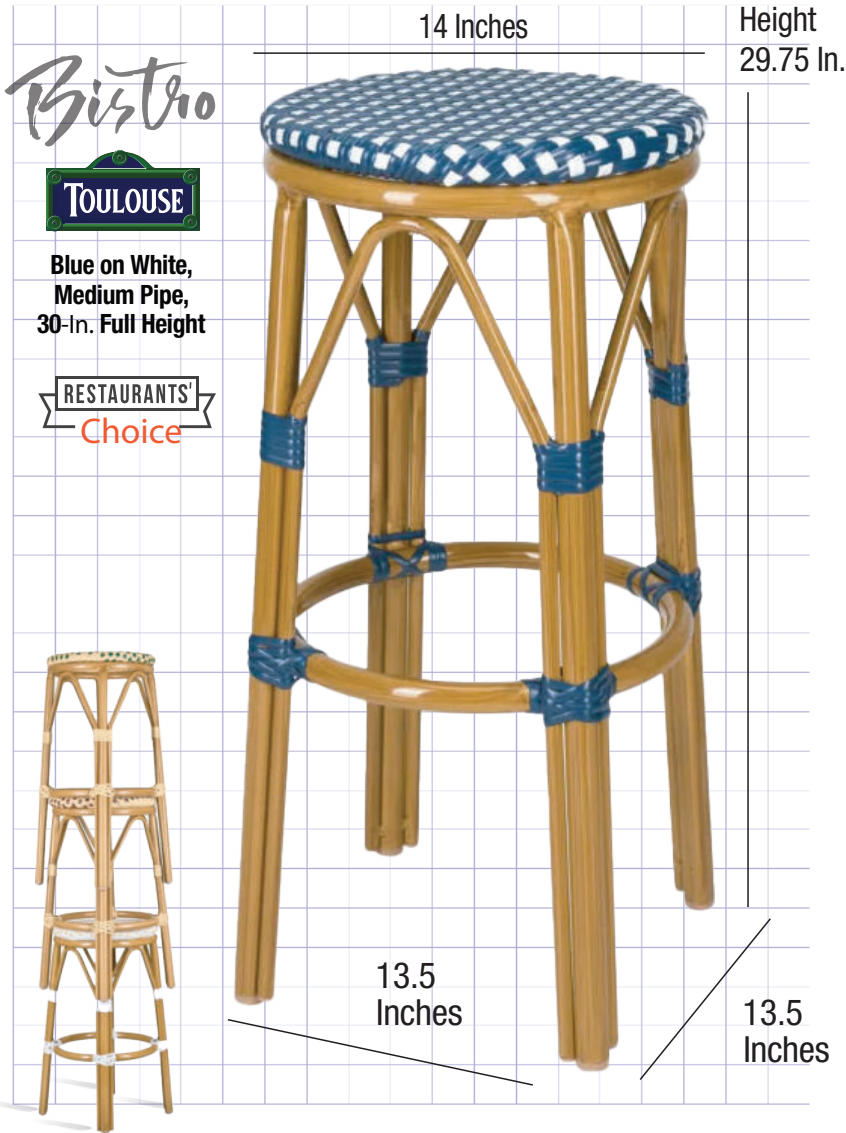

No Back Bistro Barstools, Full Height

30-Inch Height No Back Bistro Barstool, PE Rattan, Aluminum Frame
PE rattan provides the natural look without compromising on structural integrity.

Bistro

TOULOUSE

Blue on White,
Medium Pipe,
30-In. Full Height

RESTAURANTS'
Choice

Product Details

Ships Assembled?	Yes
Seat Height	29.75 in.
Stool Height	29.75 in.
Limited Warranty	1 year
Extended Warranty	FREE 1 Year Extended, 2 total
Material Category	PE Rattan
Seat Diameter	14 in.
Finish	High-Gloss Lacquer
Arms?	No
Chair Weight	6 lbs.
Overall Dimensions	13.5 × 13.5 × 29.75 in.
Commercial Grade	Yes

Marine Grade Outdoor Polyurethane (PE), Mold Resistant and Rust Proof

Unlike natural rattan, our Marine Grade PE rattan material can withstand rain, snow, UV light, heat and moisture. Pair that with our welded aluminum frame and you get a beautiful -- and very durable chair.

White on White, Dark Pipe,
30-In. Full Height