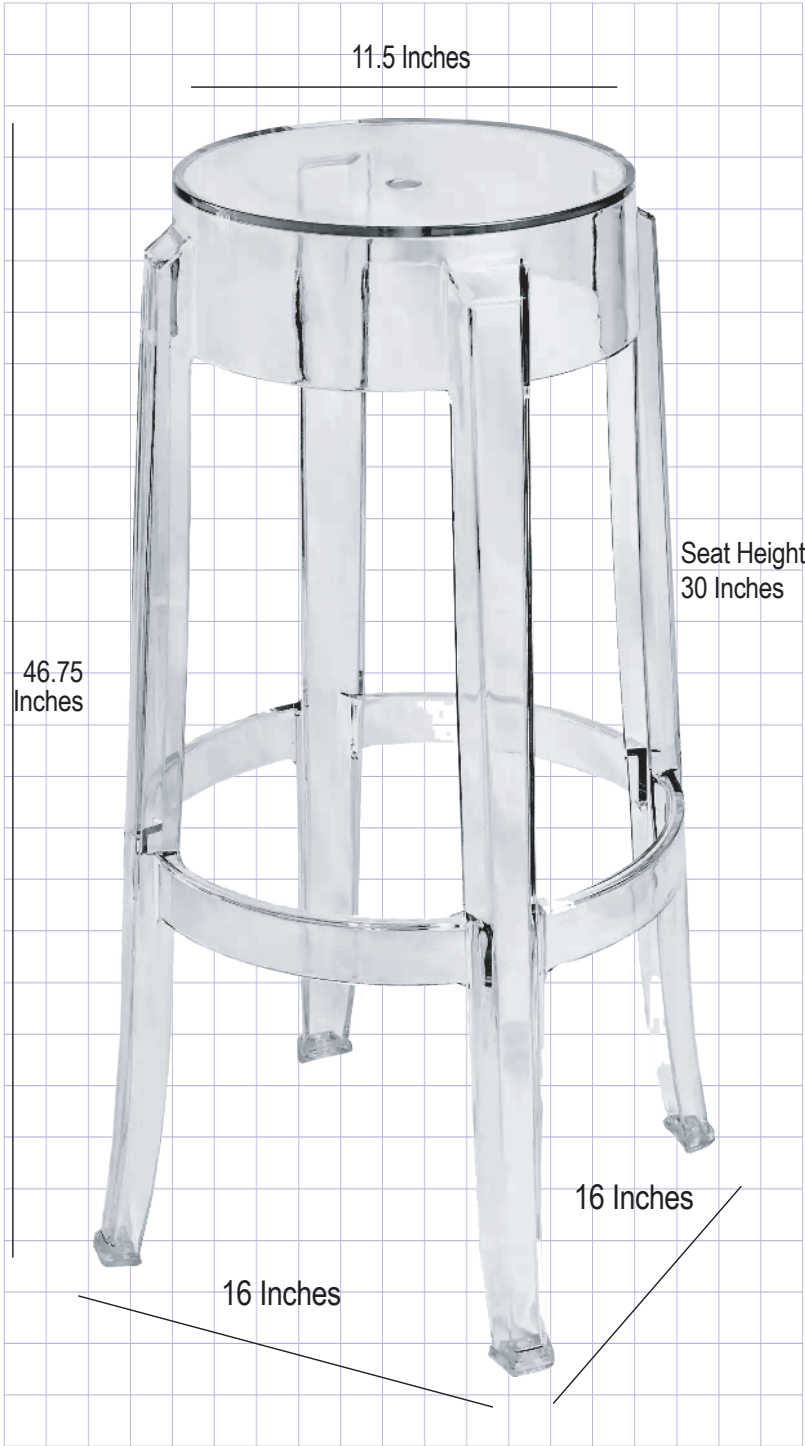

Clear Resin Backless Ghost Stool

Our Ghost Barstool is gorgeous -- and uniquely strong.

Product Details

Color	Clear
Seat Height	30 in.
Stool Height	30 in.
Material Category	High quality resin
Seat Width/Depth	11.5 x 11.5 in.
Stack Capacity	4
Arms?	No
One-Piece Construction	No, light assembly
Chair Weight	8 lbs.
Overall Dimensions	16 x 16 x 30 in.
Units Per Pallet	24
Units Per Box	8

Safety, Materials and Construction

Safety Standards	Meets or exceeds ANSI/BIFMA standards
Frame Material	Transparent polycarbonate
Finish	Non-stick, anti-static

Barstool Details

Premium Resin stool

With its unique silhouette-inspired design, this counter stool is guaranteed to catch the eye of your guests, and its transparent acrylic construction ensures it will blend seamlessly with any color scheme. Equipped with non-marking feet, this stool offers both protection for delicate floors and stability for those seated.