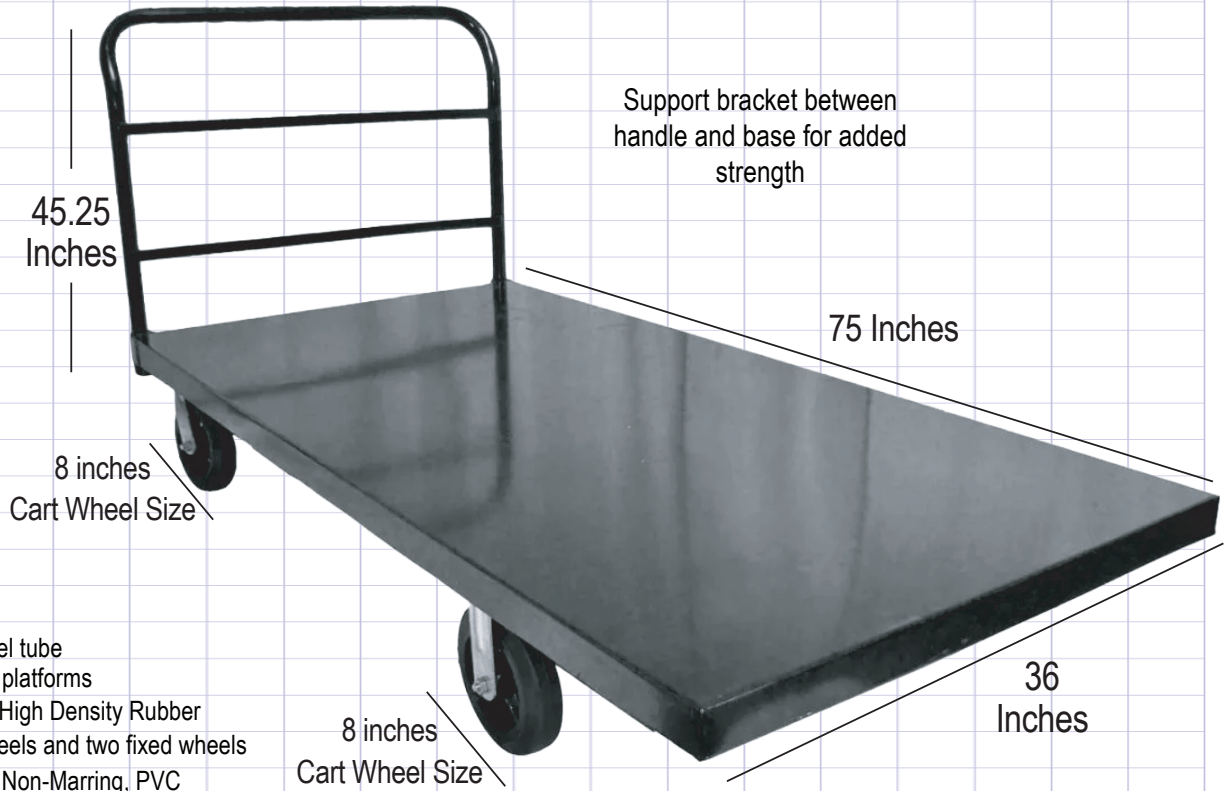

Easy Steer Flat Bed Platform Cart

Accommodates: Tables & Anything with a Max Width of 36"

- Accommodates tables up to 36" wide.
- Upgraded thick wheels for greater stability and smooth transportation. Includes two swivel wheels and two fixed wheels
- Great for moving anything: tables, chairs, tents and accessories
- Transport 12 Plywood, 16 Plastic Banquet, Up to 72" round or 96" rectangle

Material: .125 thick steel tube
 Includes Two carpeted platforms
 Wheel Material: Black, High Density Rubber
 Includes two swivel wheels and two fixed wheels
 Wheel Material: White, Non-Marring, PVC

Product Details

The Steel Workhorse

Introducing the ultimate solution for effortless table transportation! Our versatile cart is designed to move either 12 plywood banquet tables or 16 plastic banquet tables with ease, accommodating tables up to 72 inches round or 96 inches rectangle. Whether you're dealing with round or rectangle tables, this cart has got you covered.

With two carpeted platforms and a sturdy .125 thick steel tube construction, this cart is built to last. In sleek black, weighing 98 lbs., and boasting an overall width of 37.5 inches, it offers the perfect blend of durability and functionality. Make table transportation a breeze with our top-of-the-line cart!