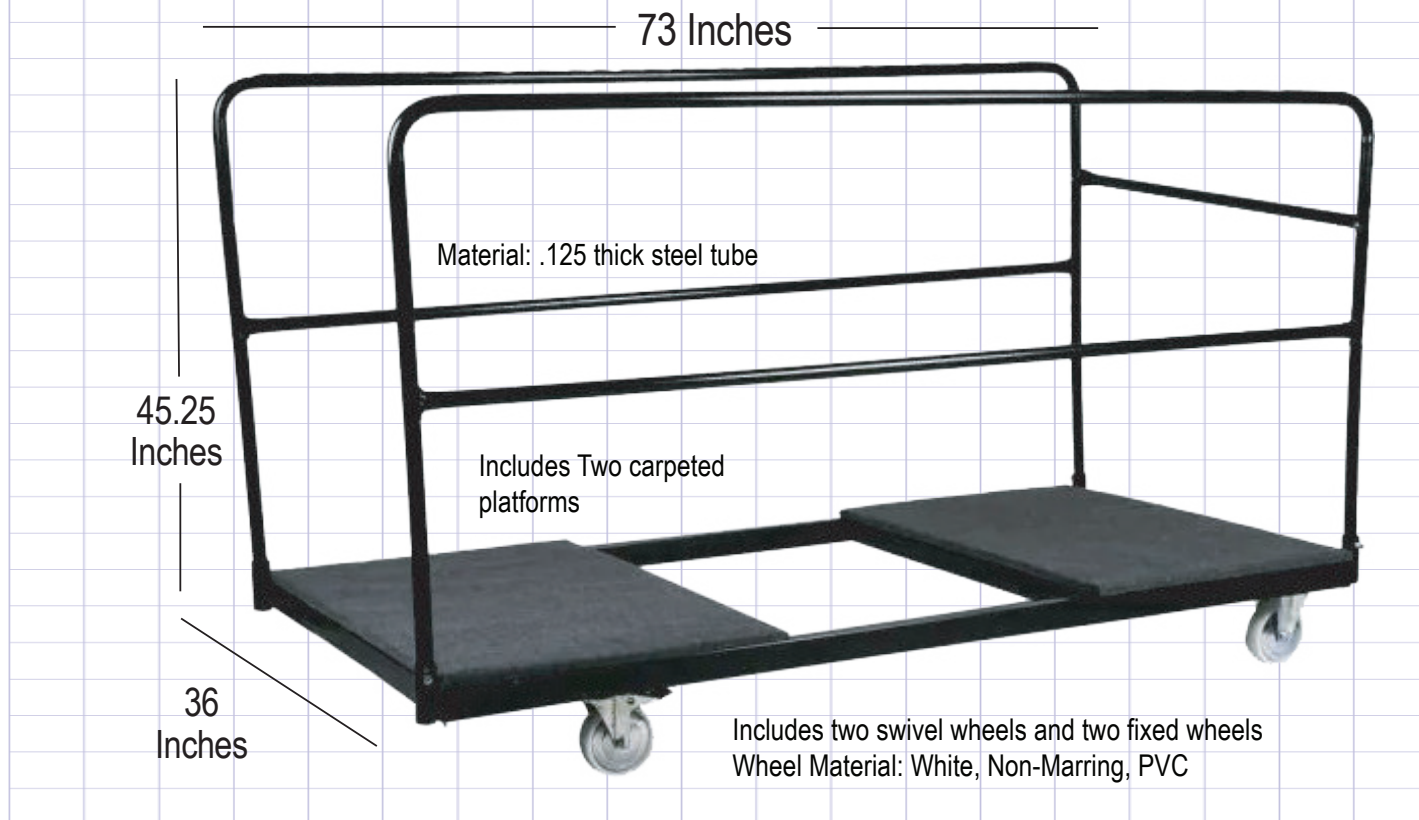

# Extra Large Door Width (36") Steel Banquet Table Cart

## Accommodates: 6 Foot (72") Round & 96"

- Accommodates tables up to 72" round or 96" rectangle.
- Upgraded thick wheels for greater stability and smooth transportation. Includes two swivel wheels and two fixed wheels
- Moves 12 plywood banquet tables or 16 plastic banquet tables.
- Designed for round tables or rectangle tables.

### The Steel Workhorse

Introducing the ultimate solution for effortless table transportation! Our versatile cart is designed to move either 12 plywood banquet tables or 16 plastic banquet tables with ease, accommodating tables up to 72 inches round or 96 inches rectangle. Whether you're dealing with round or rectangle tables, this cart has got you covered.

With two carpeted platforms and a sturdy .125 thick steel tube construction, this cart is built to last. In sleek black, weighing 98 lbs., and boasting an overall width of 36 inches, it offers the perfect blend of durability and functionality. Make table transportation a breeze with our top-of-the-line cart!