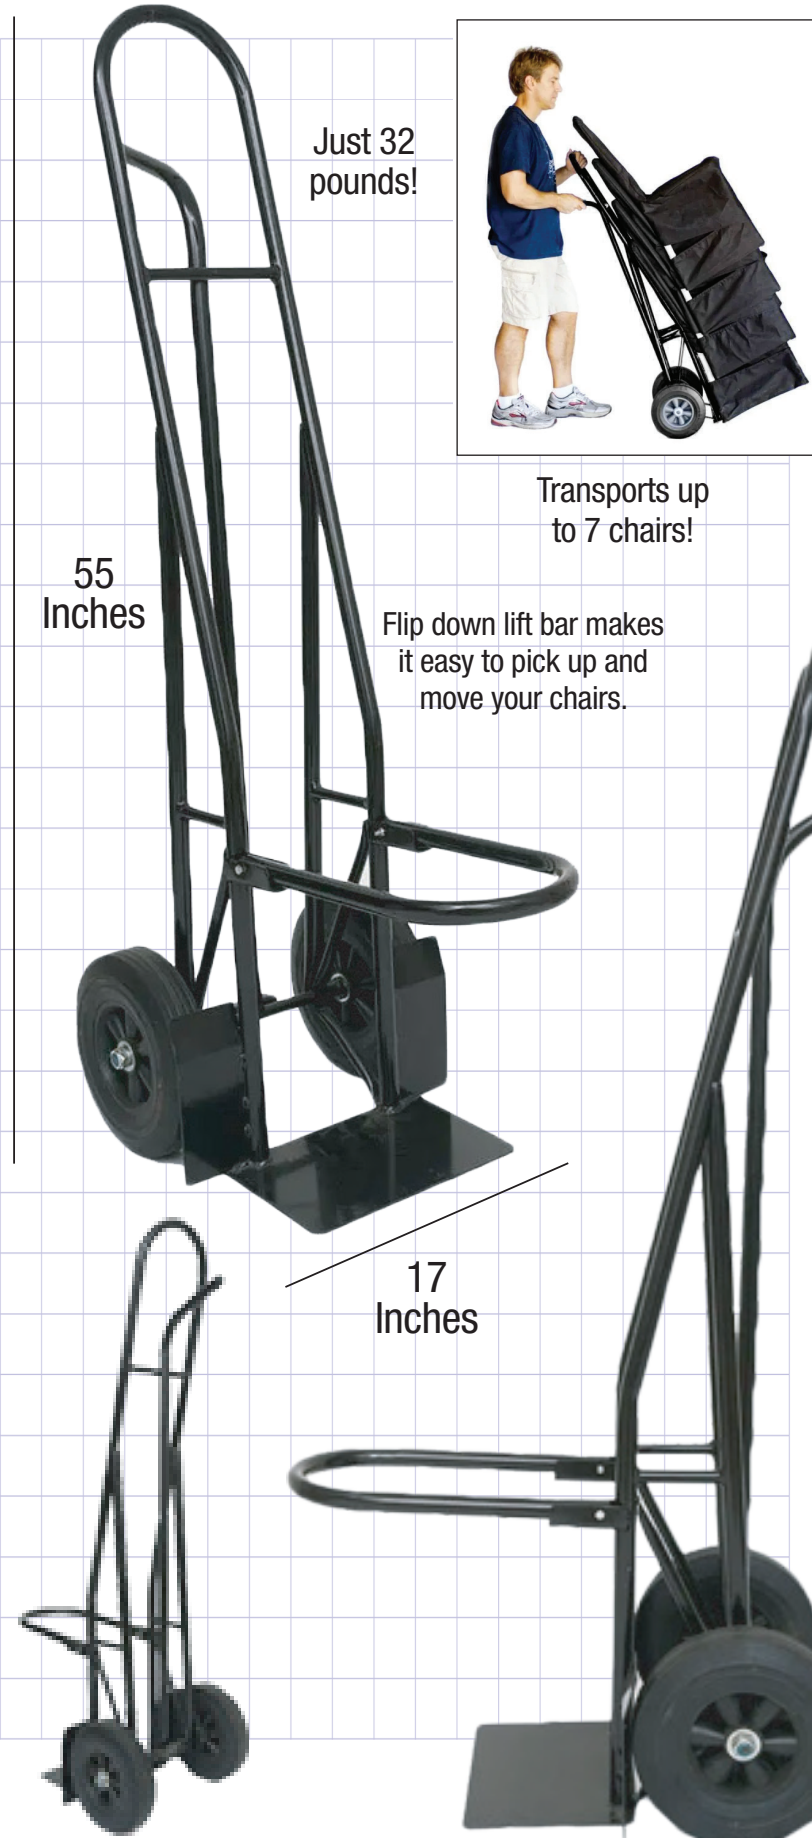

Dolly for Chiavari Chairs with Retractable Extension

Helps you quickly transport, load, set up and tear down!

Just 32 pounds!

Transports up to 7 chairs!

Flip down lift bar makes it easy to pick up and move your chairs.

55 Inches

17 Inches

Product Details

Chivari SKU	CART106-ZG-T
Stack Capacity	7 Chiavari chairs
Manufacturer	Chivari
Height	55 Inches
For Use With	All Chiavari Chair Styles
Width	17 Inches
Weight	32 Lbs.
Warranty	One Year
Depth	20.5 Inches
Depth w/Extension	28 Inches
Product Rating	Rated for Commercial Use

Our Chivari Chiavari Chair Dolly is perfect for transporting our Resin Chiavari Chairs or for Wood Chiavari Chairs. The cart has two heavy duty, commercial grade wheels to help absorb bumps and is made of red powder coated steel for durability. The flip down lift bar makes it easy and quick for you to pick up and move your chiavari chairs.