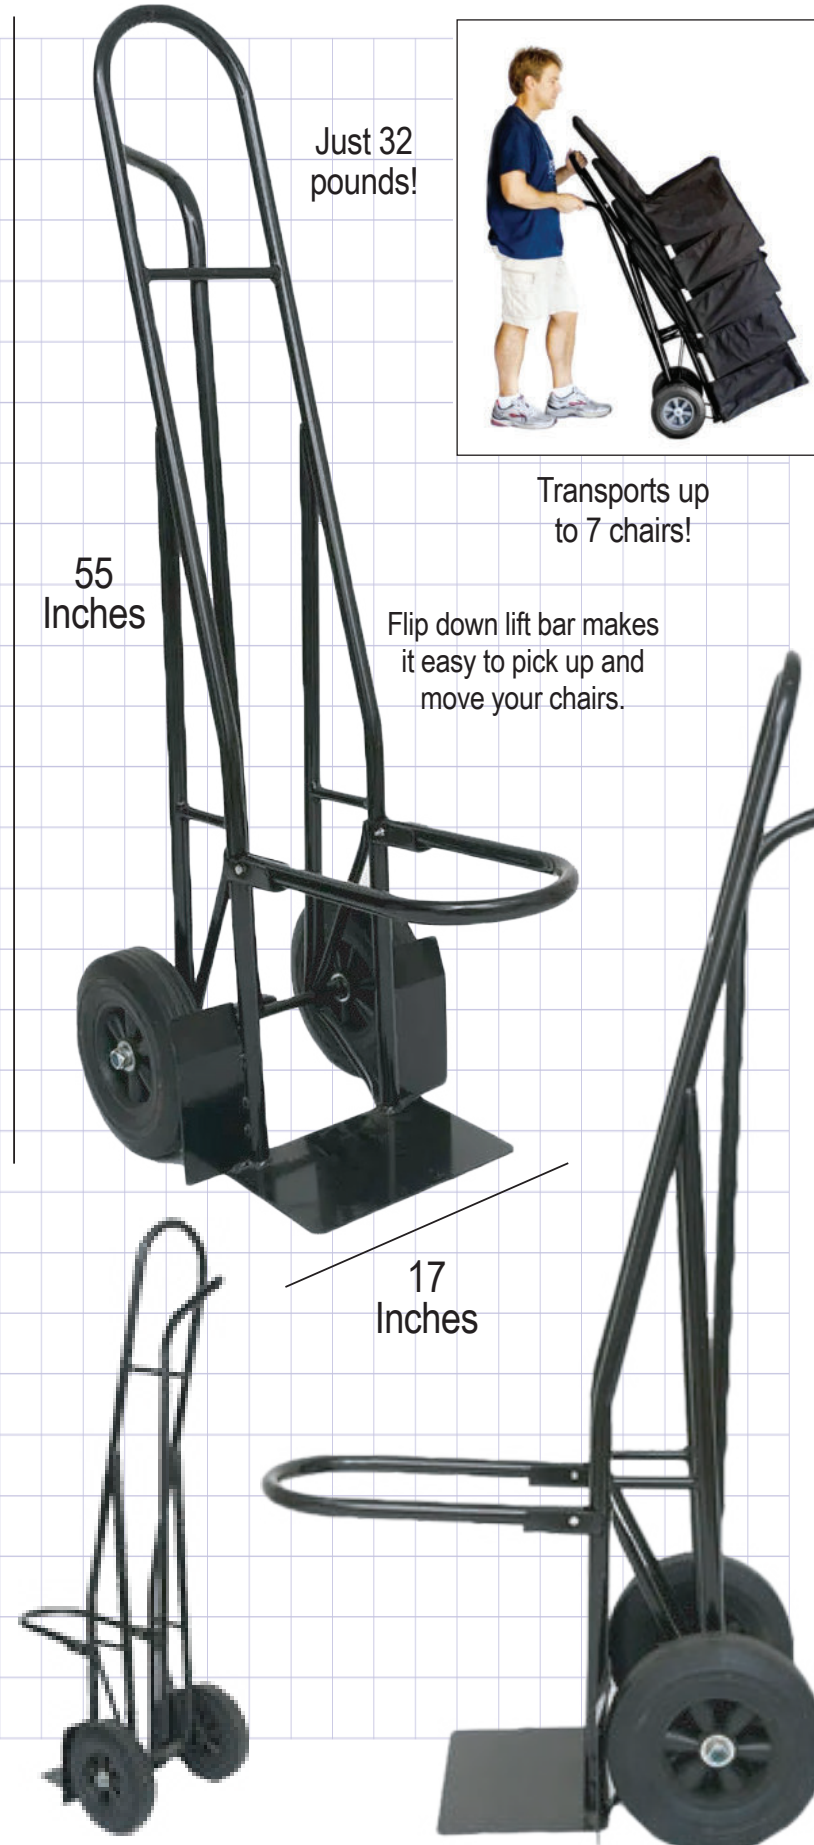

Dolly for Chiavari Chairs with Retractable Extension

Helps you quickly transport, load, set up and tear down!

Just 32 pounds!

Transports up to 7 chairs!

Flip down lift bar makes it easy to pick up and move your chairs.

55 Inches

17 Inches

Product Details

Stack Capacity	7 Chiavari chairs
Manufacturer	Chivari
Height	55 in.
For Use With	All Chiavari Chair Styles
Width	17 in.
Weight	32 lbs.
Warranty	One Year
Depth	20.5 in.
Depth w/Extension	28 in.
Product Rating	Rated for Commercial Use

Our Chivari Chair Dolly is perfect for transporting all of our chairs. The cart has two heavy duty, commercial grade wheels to help absorb bumps and is made of black powder coated steel for durability. The flip down lift bar makes it easy and quick for you to pick up and move your Chivari chairs.