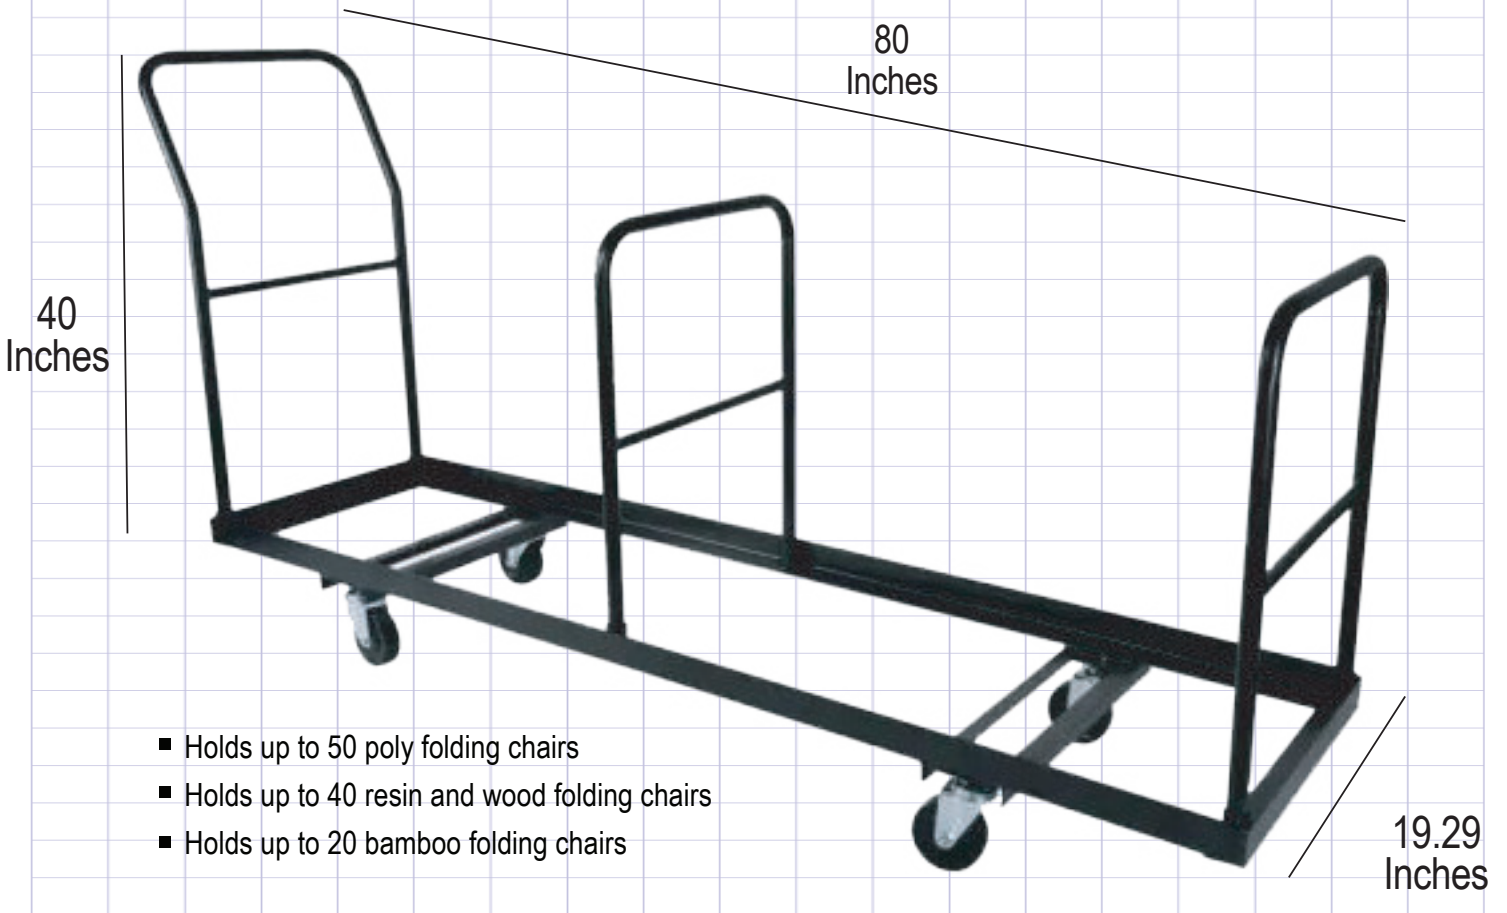

Extra Large Steel Folding Chair Cart

For Poly, Resin, Bamboo and Wood Folding Chairs by Chivari, Holds Up to 50 Chairs

- Holds up to 50 poly folding chairs
- Holds up to 40 resin and wood folding chairs
- Holds up to 20 bamboo folding chairs

The Vertical Storage Folding Chair Dolly is a professional-grade solution designed to streamline the setup and breakdown process for your special events. Crafted from heavy-duty, L-shaped steel with a durable black powder-coated finish, this dolly ensures longevity and reliability.

With dual support bracing, it offers exceptional strength and stability, while three 1-inch diameter tubular handles provide both control and support for the chairs, as well as a comfortable grip for the operator. It optimizes storage space and simplifies organization.

Equipped with four 4-inch wheels mounted on swivel casters, this dolly facilitates smooth movement across various floor surfaces, making transportation of heavy loads effortless. Whether you're managing a banquet hall, hotel, or conference center, this folding chair dolly is an indispensable tool for hassle-free mobility and efficient storage of your event chairs.