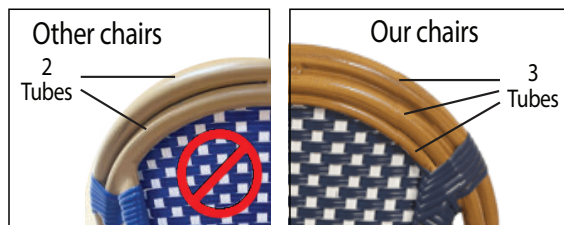

Blue and White Hand Woven Wicker Bistro Chair with Arms

Marine Grade Outdoor Polyurethane (PE), Mold Resistant and Rust Proof

Product Details

| | |
|------------------------|---------------------------|
| Color | Blue and White |
| Seat Height | 18 in. |
| Chair Height | 35 in. |
| Limited Warranty | 2 year, Frame |
| Material Category | PE Rattan, Aluminum Frame |
| Seat Width/Depth | 16.75 x 17 in. |
| Stack Capacity | 10 |
| Arms? | Yes |
| One-Piece Construction | No |
| Chair Weight | 14 lbs. |
| Overall Dimensions | 18.5 x 18 x 35 in. |
| Units Per Pallet | 48 |
| Units Per Box | 8 |

| | |
|------------------|---------------------------------------|
| Safety Standards | Meets or exceeds ANSI/BIFMA standards |
| Finish | Non-stick, anti-static |

A Chivari exclusive! Our Toulouse French Bistro chair, -- features mold resistant, marine grade outdoor Polyurethane (PE) hand woven wicker, with brush stroke painted aluminum frame that is fully rust proof.

Our 1.5mm Thick Aluminum Tubing
Others use thinner, 1.1mm tubing. Ours is 36% thicker!

Effective April 1, 2024

Our Chairs Built Better from The Inside Out!
Additional Tubing Layer for Extra Strength

Other chairs use just 2 layers of tubing...we use 3 rows of tubing to deliver extraordinary strength, beauty and comfort.