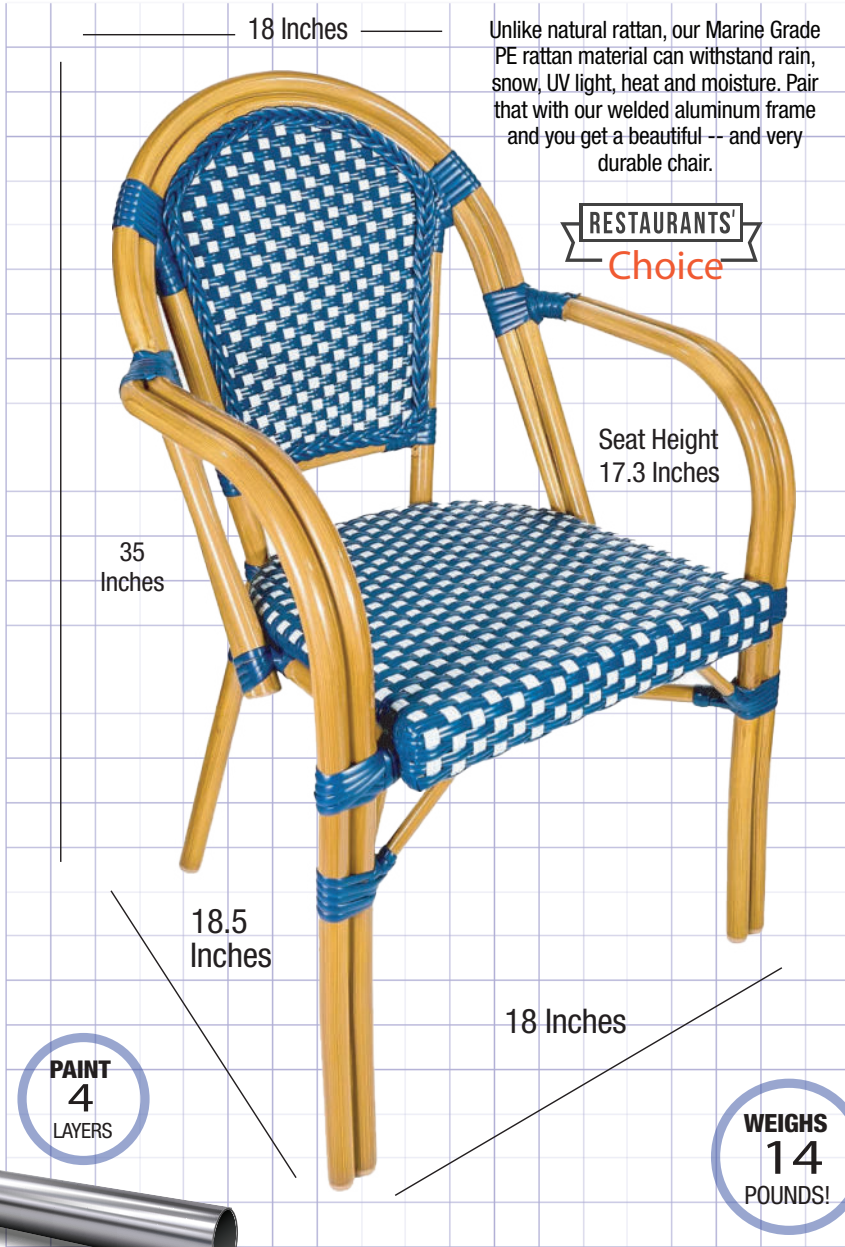

Blue and White Hand Woven Wicker Bistro Chair with Arms

Marine Grade Outdoor Polyurethane (PE), Mold Resistant and Rust Proof

Product Details

| | |
|------------------------|---------------------------|
| Color | Blue and White |
| Seat Height | 18 in. |
| Chair Height | 35 in. |
| Limited Warranty | 2 year, Frame |
| Material Category | PE Rattan, Aluminum Frame |
| Seat Width/Depth | 16.75 x 17 in. |
| Stack Capacity | 10 |
| Arms? | Yes |
| One-Piece Construction | No |
| Chair Weight | 14 lbs. |
| Overall Dimensions | 18.5 x 18 x 35 in. |
| Units Per Pallet | 48 |
| Units Per Box | 8 |

| | |
|------------------|---------------------------------------|
| Safety Standards | Meets or exceeds ANSI/BIFMA standards |
| Finish | Non-stick, anti-static |

A Chivari exclusive! Our Toulouse French Bistro chair, -- features mold resistant, marine grade outdoor Polyurethane (PE) hand woven wicker, with brush stroke painted aluminum frame that is fully rust proof.

Our 1.5mm Thick Aluminum Tubing
Others use thinner, 1.1mm tubing. Ours is 36% thicker!

Effective April 1, 2024

Our Chairs Built Better from The Inside Out!
Additional Tubing Layer for Extra Strength

Other chairs use just 2 layers of tubing...we use 3 rows of tubing to deliver extraordinary strength, beauty and comfort.