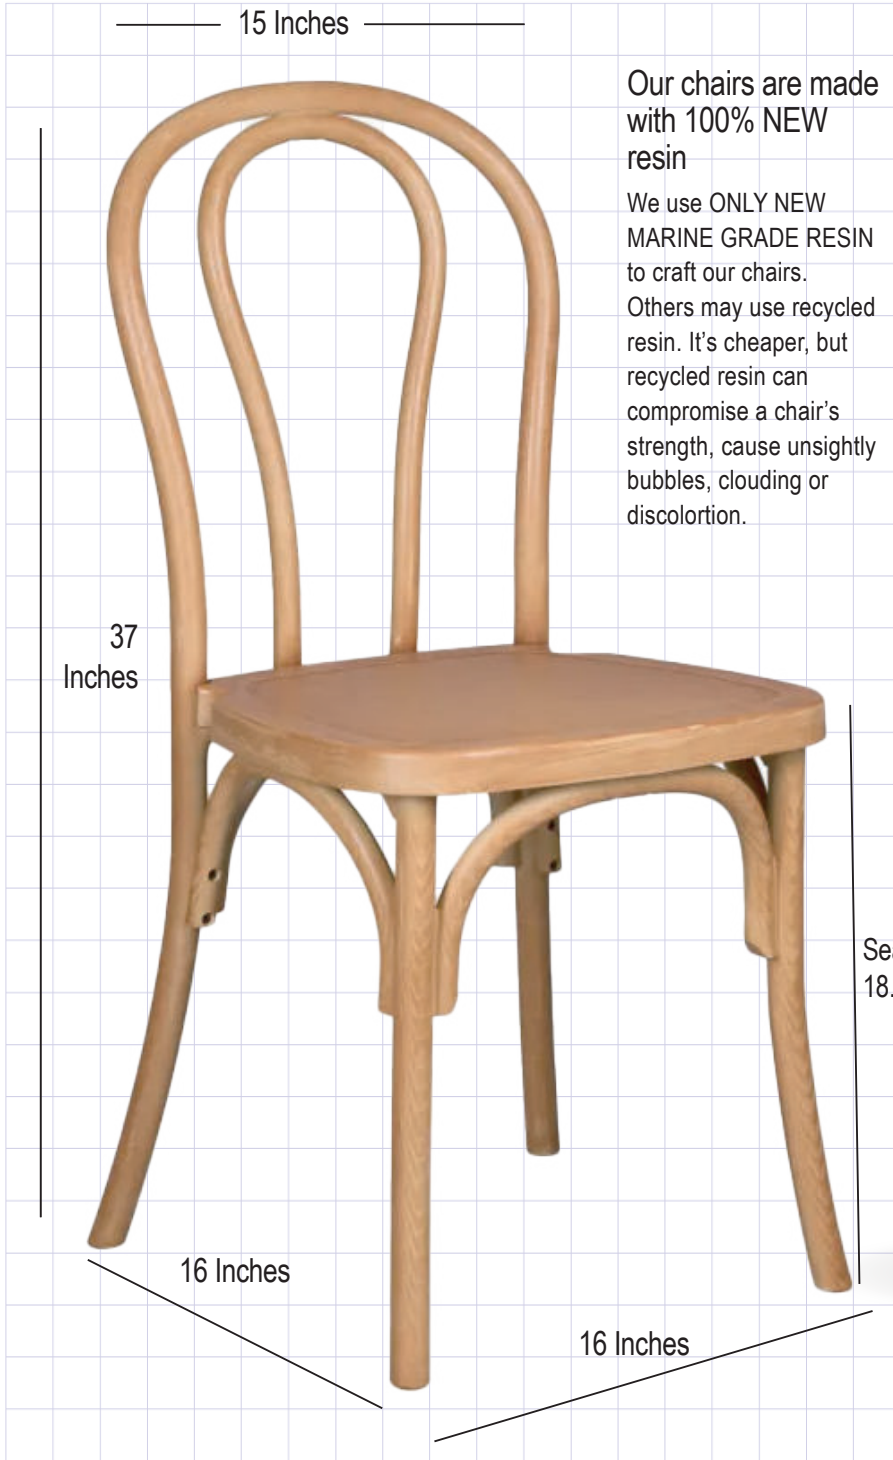

# Natural Resin Bentwood Chair

## Product Details

Ships Assembled?	Yes
Color	Natural
Material Type	High-Quality Resin
Seat Height	16 in.
Chair Height	37 in.
Limited Warranty	1 Year Warranty
Overall Width/Depth	16 × 16 × 37 in,
Stack Capacity	10
Arms?	No
Chair Weight	8 lbs.
Seat Height	18.1 in.
Commercial Grade	Yes
Includes Cushion	No
Compatible with World's Best Cushions	Yes

Seat Height  
18.1 Inches

**We Use NEW RESIN** We use 100% new resin (at 260 -280 degrees) for our transparent clear chairs, eliminating impurities inherent in chairs that use recycled resin.

**Maintenance** There's no sanding, repainting or staining needed -- ever. our chairs save time and money and deliver years of use.