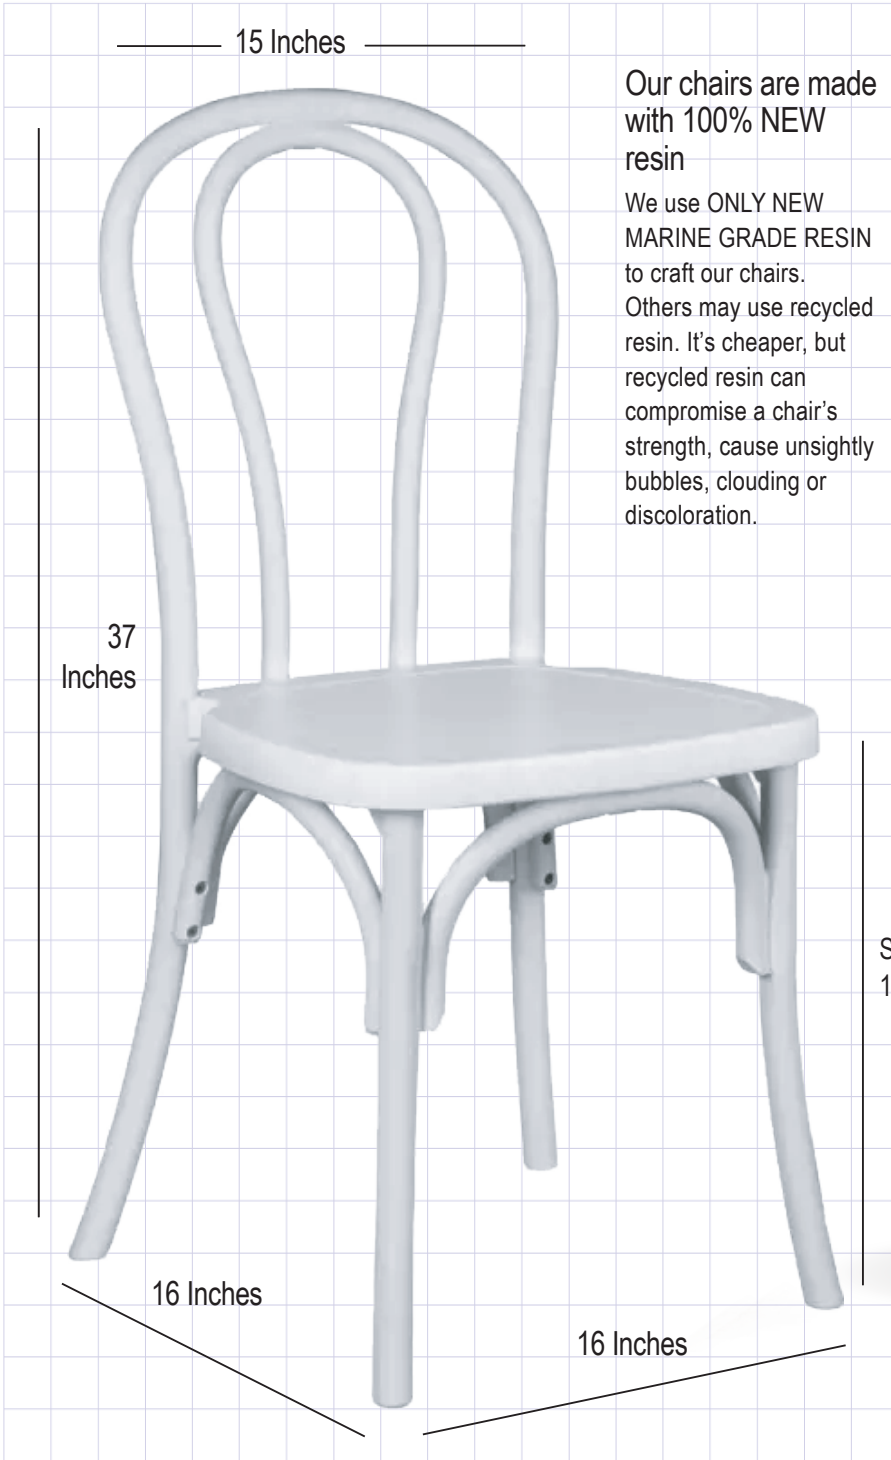

# White Resin Bentwood Chair

## Product Details

Ships Assembled?	Yes
Color	White
Material Type	High-Quality Resin
Seat Height	16 in.
Chair Height	37 in.
Limited Warranty	1 Year Warranty
Overall Width/Depth	16 × 16 × 37 in.
Stack Capacity	10
Arms?	No
Chair Weight	8 lbs.
Seat Height	18.1 in.
Commercial Grade	Yes
Includes Cushion	No
Compatible with World's Best Cushions	Yes

Seat Height  
18.1 Inches

### We Use NEW RESIN

We use 100% new resin (at 260 -280 degrees) for our transparent clear chairs, eliminating impurities inherent in chairs that use recycled resin.