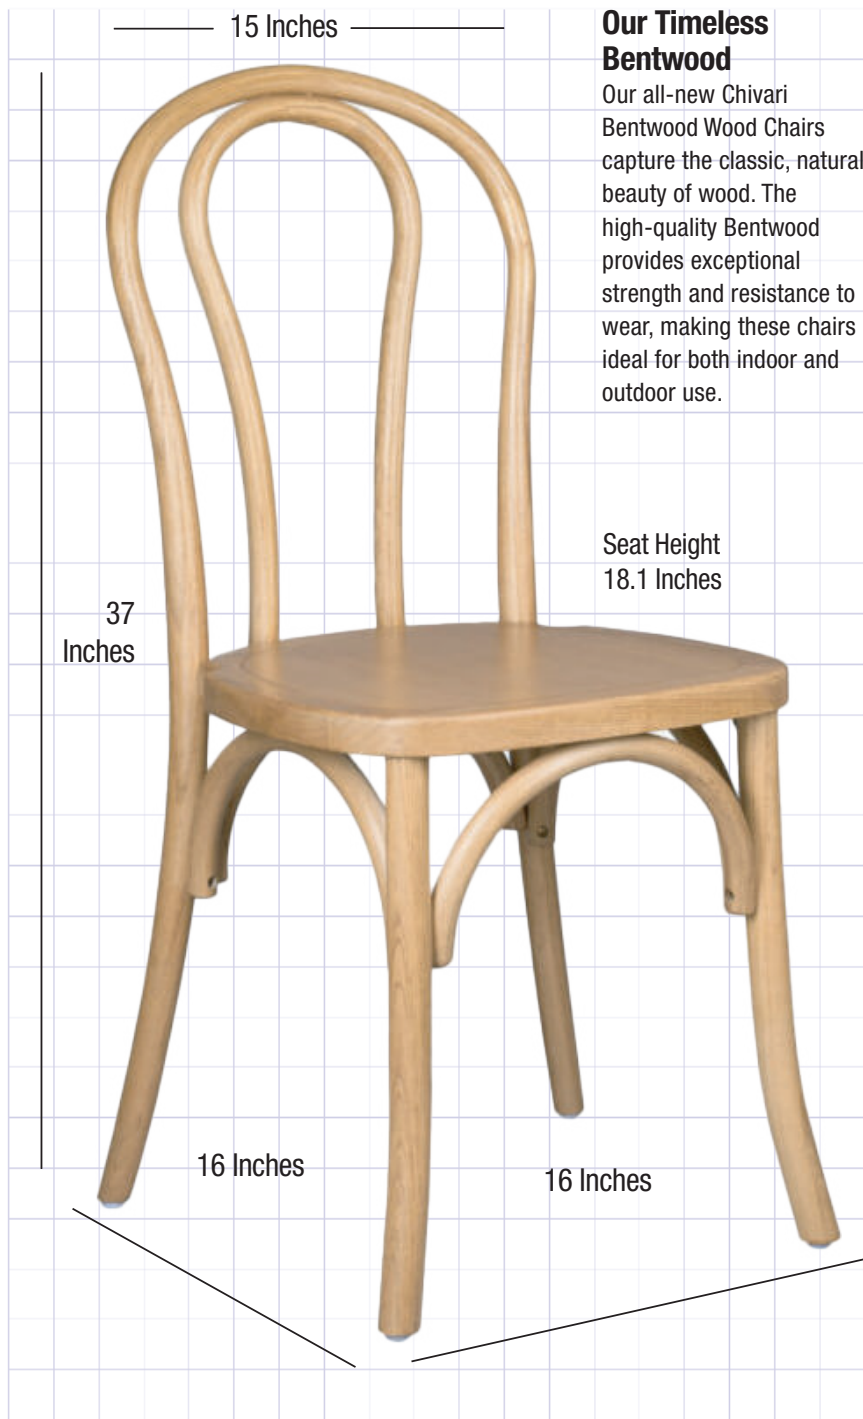

Natural Wood Bentwood Chair

Our Timeless Bentwood

Our all-new Chivari Bentwood Wood Chairs capture the classic, natural beauty of wood. The high-quality Bentwood provides exceptional strength and resistance to wear, making these chairs ideal for both indoor and outdoor use.

Seat Height
18.1 Inches

Product Details

| | |
|---------------------------------------|------------------|
| Ships Assembled? | Yes |
| Color | Natural |
| Material Type | Wood |
| Seat Height | 16 in. |
| Chair Height | 37 in. |
| Limited Warranty | 1 Year |
| Overall Width/Depth | 16 × 16 × 37 in. |
| Stack Capacity | 10 |
| Arms? | No |
| Chair Weight | 8 lbs. |
| Seat Height | 18.1 in. |
| Commercial Grade | Yes |
| Includes Cushion | No |
| Compatible with World's Best Cushions | Yes |

Why Settle for Less When You Can Have the Best?

This chair is engineered to combine unmatched durability, superior design, and lasting value. Its high-quality, hardwood frame isn't just visually appealing—it's built to withstand the test of time. Rigorous testing ensures it exceeds ANSI/BIFMA standards, providing durability and reliability that cheap alternatives can't match. Reinforced with adhesive-injected critical joints, it offers rock-solid stability you can count on. The impeccable finish, achieved through multiple coats of paint, not only enhances its beauty but also provides a long-lasting protective shell. Designed with practicality in mind, it stacks up to 10 high, saving space without compromising stability. The robust, one-inch engineered wood seat is unbreakable, designed to endure stress without cracking. Additionally, impact-resistant feet at the base of each leg prevent splintering, ensuring durability in any environment. When it comes to style, strength, and value, this chair delivers on every front.