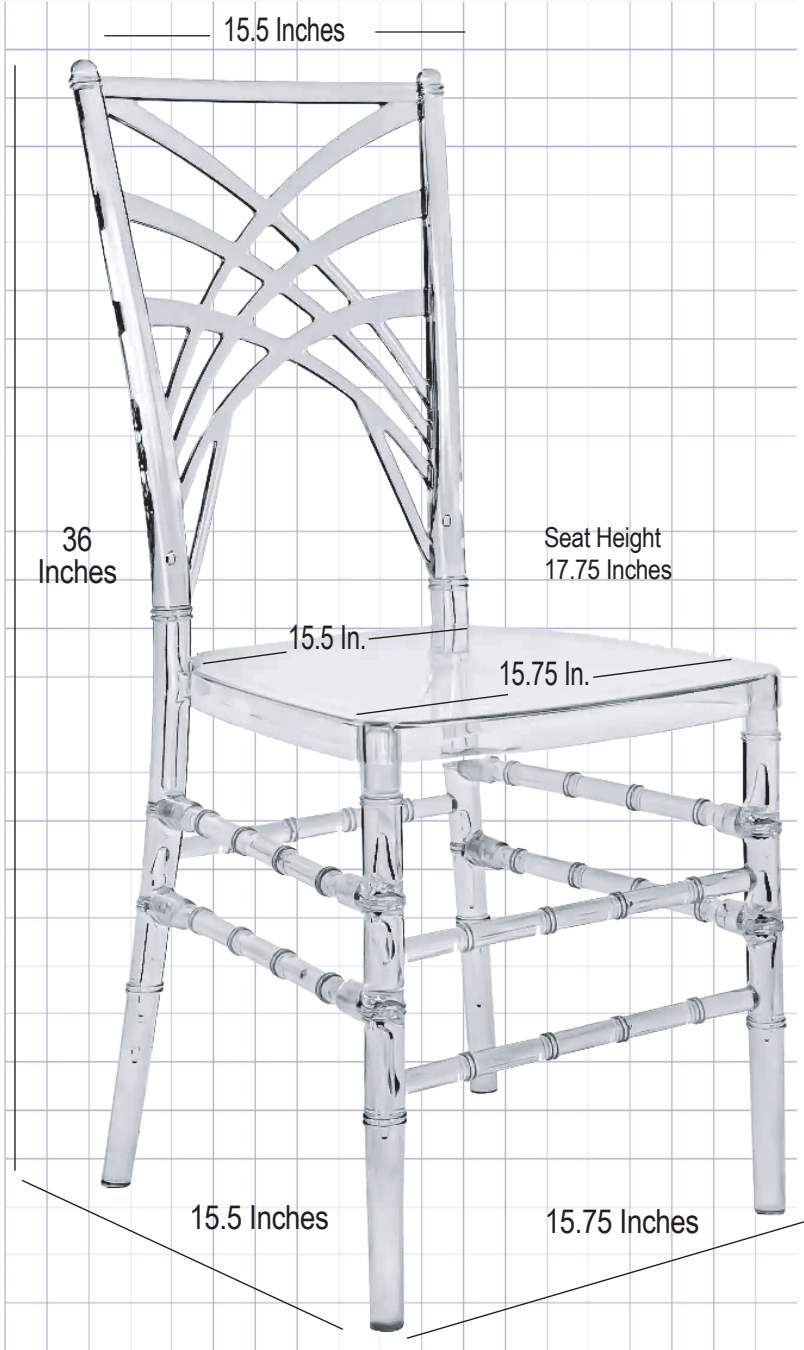

Clear Resin Art Deco Chair

Sublime beauty and rugged reliability

Product Details

Color	Clear Resin
Seat Height	17.75 in.
Chair Height	36 in.
Warranty	2 Year Warranty
Material Category	High-Quality Resin
Seat Width/Depth	15.75 x 15.50 in.
Stack Capacity	10
Arms?	No
Chair Weight	11.5 lbs.
Overall Dimensions	15.5 x 15.75 x 36 in.
Units Per Pallet	48
Units Per Box	8

Safety, Materials and Construction

Safety Standards	Meets or exceeds ANSI/BIFMA standard
Frame Material	High-Quality Resin
Finish	Non-stick, anti-static

The Art Deco Resin Clear Chiavari Chair by Chivari is our latest contribution to the Chiavari chair industry. The chair frame is a single piece made from a mold. Other chairs were created in parts and then assembled. The “Mono-Frame” is very strong and requires low maintenance.

What Makes This Chair Different?

Clear Resin Chameleon

One-piece frame, wobble-free, construction. Scratches are concealed. Frame does not need to be retightened. UV treated resin prevents fading and discoloration.