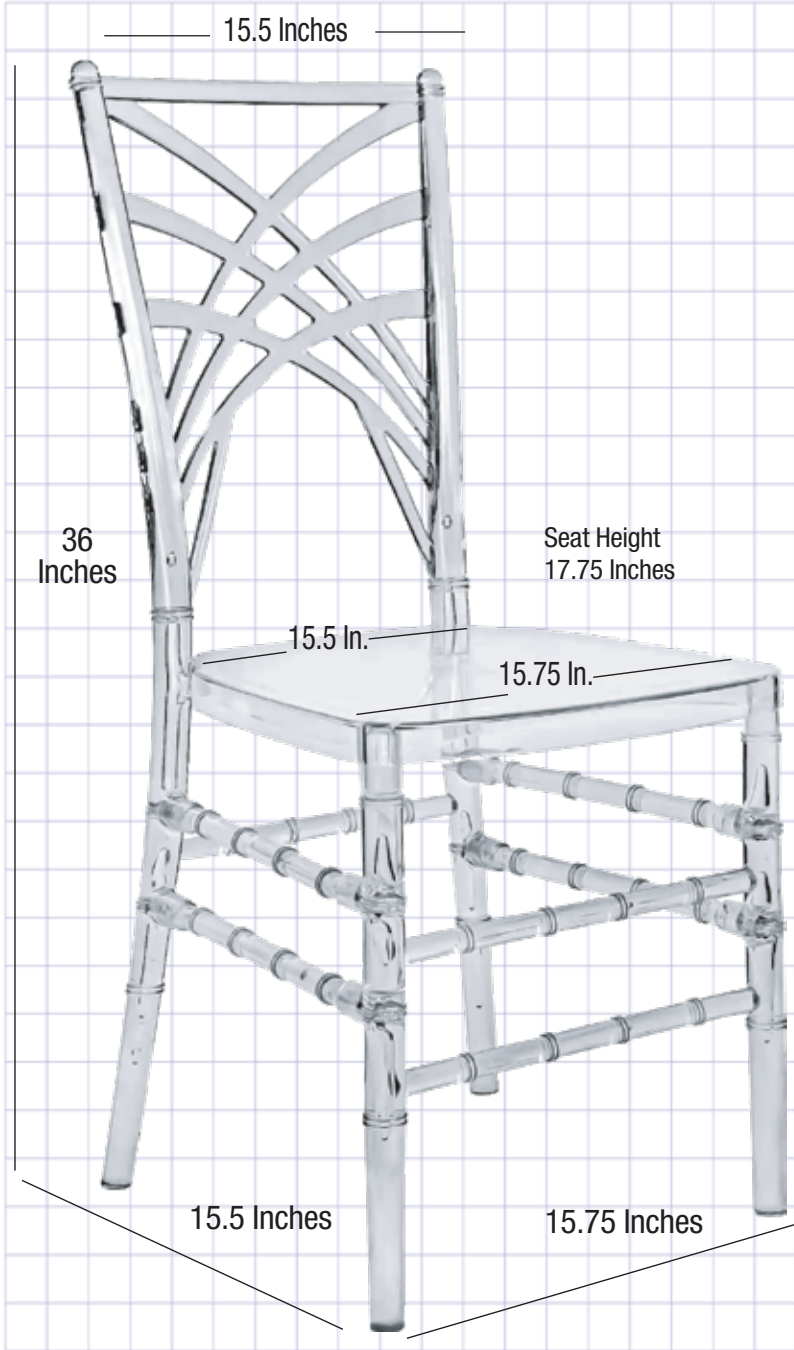

Clear Resin Art Deco Chair

Sublime beauty and rugged reliability

Product Details

Ships Assembled?	Yes
Color	High-Quality Resin
Country of Origin	China
Seat Height	17.75 in.
Chair Height	36 in.
Limited Warranty	2 Years
Material Category	High-Quality Resin
Seat Width/Depth	15.75" Width x 15.50" Depth
Stack Capacity	10
Arms?	No
Chair Weight	11.5 Lbs.
Overall Dimensions	15.5 × 15.75 × 36 in
Units Per Pallet	48

Safety, Materials and Construction

Safety Standards	Meets or exceeds ANSI/BIFMA standard
Frame Material	High-Quality Resin
Finish	Non-stick, anti-static

The CArt Deco Resin Clear Chiavari Chair by Chivari is our latest contribution to the Chiavari chair industry. The chair frame is a single piece made from a mold. Other chairs were created in parts and then assembled. The "Mono-Frame" is very strong, not only painted it also has the chair color mixed into the resin so if the paint scratches, its concealed. Super strong and low maintenance.

What Makes This Chair Different?

Clear Resin Chameleon

One-piece frame, wobble-free, construction. Scratches are concealed. Frame does not need to be retightened. UV treated paint prevents fading and discoloration.