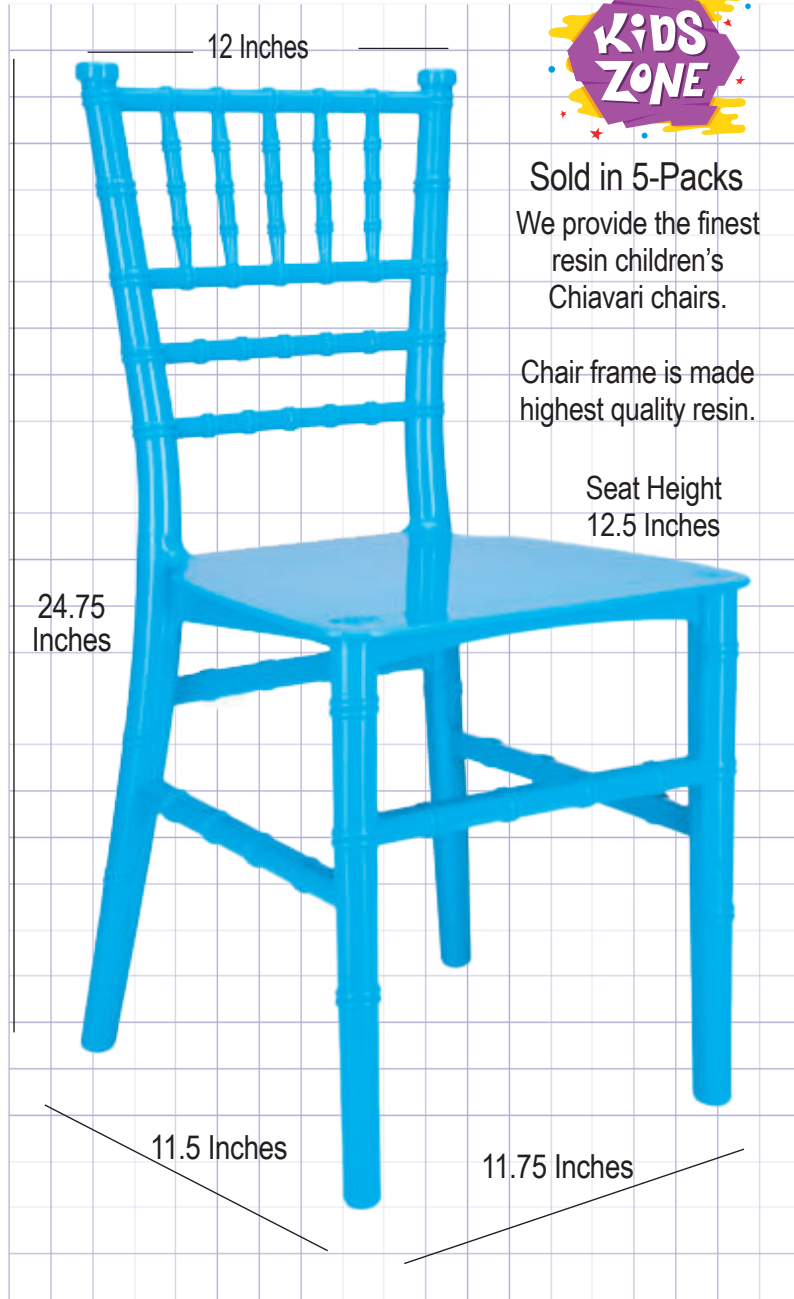

**5 Pack Blue Resin Children's Chiavari Chair**  
 Sublime beauty and rugged reliability

**Product Details**

Ships Assembled?	Yes
Color/Material	Blue, High-Quality Resin
Seat Height	12.5 in.
Chair Height	24.75 in.
Limited Warranty	2 Years
Material Category	High-Quality Resin
Seat Width/Depth	11.75" Width x 11.5" Depth
Stack Capacity	12
Arms?	No
Chair Weight	3.6 lbs.
Overall Dimensions	11.5 x 11.75 x 24.5 in.
Units Per Pallet	48

**Safety, Materials and Construction**

Safety Standards	Meets or exceeds ANSI/BIFMA standard
Frame Material	High-Quality Resin
Finish	Non-stick, anti-static

We fasten our children's' chairs with 16mm bolts and hexagonal nuts. Each chair is made of a seamless, single mold --- with no need to polish or sand rough edges -- because there are no rough edges! And while other chairs are created in pieces, then assembled, our chairs are crafted in one piece. They are stronger, more resilient, and pure clear -- chairs made of recycled resin cannot match our quality.

**What Makes This Chair Different?**

**Clear Resin**

One-piece frame, wobble-free, construction. Scratches are less visible. Frame does not need to be retightened. UV treated paint prevents fading and discoloration.