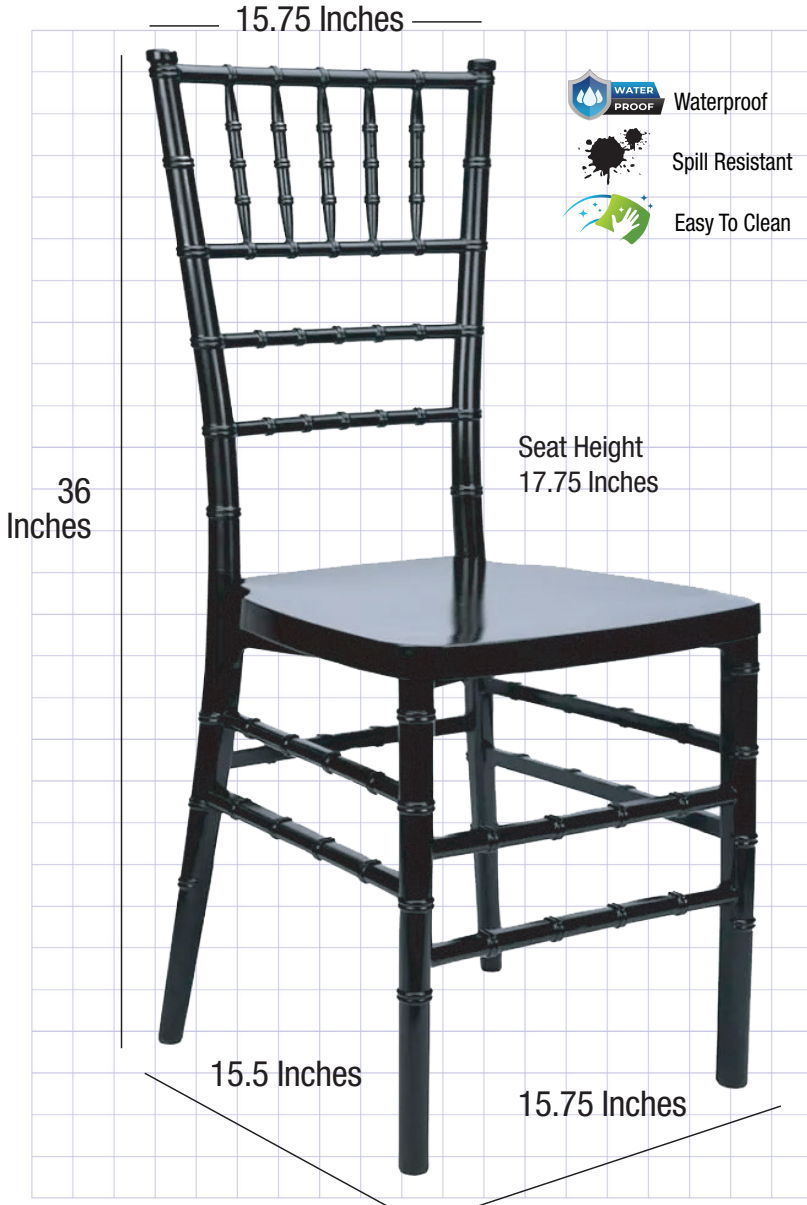

# Black ToughResin™ Mono-Frame Chiavari Chair

NEW FORMULA makes our chairs stronger and more durable.

## Product Details

Chivari SKU	CCRB-MONO-AX-T
Ships Assembled?	Yes
Color	Black
Country of Origin	China
Seat Height	17.75 in.
Chair Height	36 in.
Limited Warranty	2 year, Frame
Material Category	ToughResin™
Seat Width/Depth	15.5 × 15.7
Stack Capacity	10
Arms?	No
One-Piece Construction	Yes
Weight Capacity	350 lbs.
Chair Weight	9.3 Lbs.
Overall Dimensions	15.5 × 15.7 × 36 in
Units Per Pallet	48

## What Makes This Chair Different?

<b>One-Piece Frame</b>	Frame does not need to be retightened. And no assembly is required.
<b>Color-Matching Resin</b>	The ToughResin™ chair series is not painted so exterior surface maintenance is easier. The BasicResin™ chair series has the color mixed directly into the resin so scratches are more difficult to detect.
<b>Resin Density</b>	High density resin for exceptionally durable chair
<b>Manufacturing</b>	Our manufacturing process guarantees that no parts of the chair will ever loosen up and eventually wobble