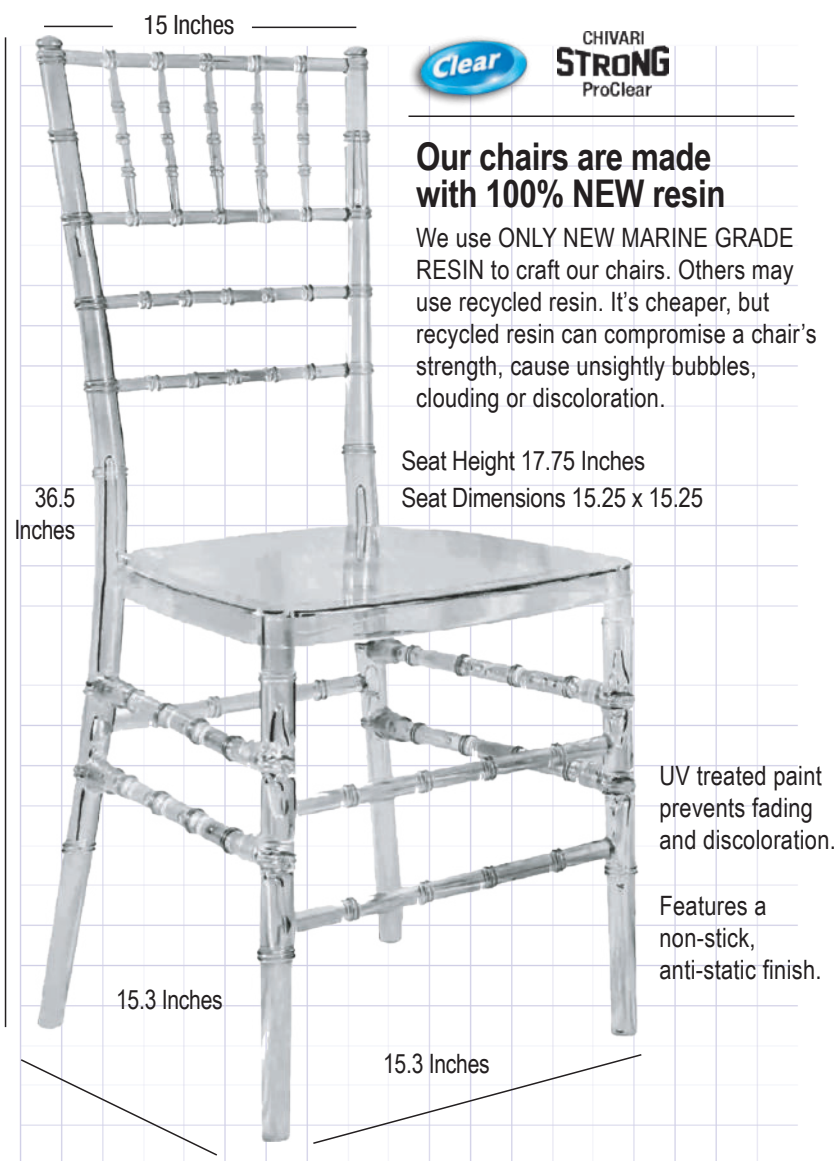

Clear Resin ProClear™ Unassembled Chiavari Chair

Our chairs are made with 100% NEW resin

We use ONLY NEW MARINE GRADE RESIN to craft our chairs. Others may use recycled resin. It's cheaper, but recycled resin can compromise a chair's strength, cause unsightly bubbles, clouding or discoloration.

Seat Height 17.75 Inches

Seat Dimensions 15.25 x 15.25

UV treated paint prevents fading and discoloration.

Features a non-stick, anti-static finish.

Product Details

Color	Chivari ProClear
Resin Type	High-Quality Polycarbonate
MonoFrame Construction	One-Piece Mold
Seat Height	17.75 in.
Chair Height	36.5 in.
Waranty	1 year
Material Category	Resin
Seat Width/Depth	15.3 in. x 16 in.
Stack Capacity	10
Arms?	No
Chair Weight	13 lbs.
Overall Dimensions	15.3 x 15.3 x 36.5 in.
Units Per Pallet	100

What Makes This Chair Different?

We fasten our clear chairs with 16mm bolts and hexagonal nuts. Each chair is made of a seamless, single mold – with no need to polish or sand rough edges – because there are no rough edges! And while other chairs are created in pieces, then assembled, our chairs are crafted in one piece. They are stronger, more resilient and pure clear – chairs made of recycled resin cannot match our quality.

Safety Standards

Meets or exceeds ANSI/BIFMA standards

This chair is part of our ProClear™ Series

The chair frame is a single piece made from a mold -- also called a "Mono-Frame". There's no assembled required, because our clear resin chairs are manufactured in a single, strong piece.