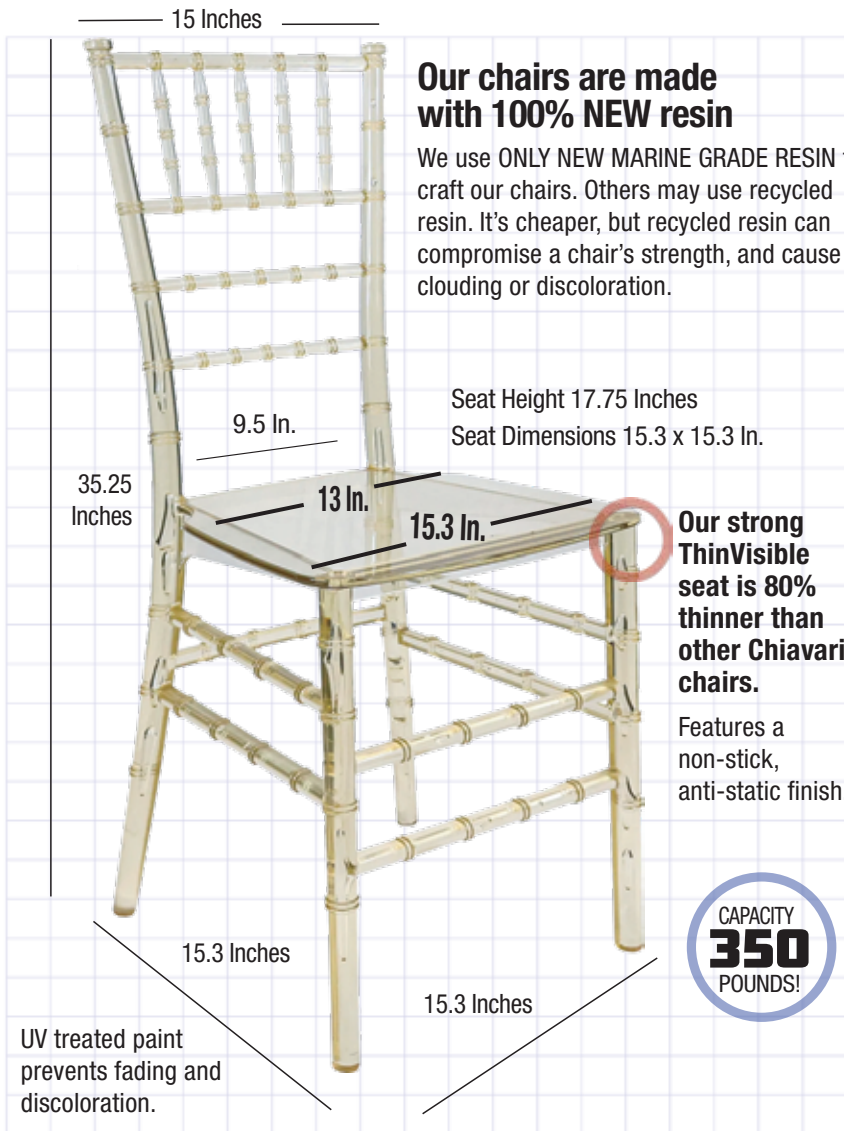

# Clear Gold Champagne Resin ThinVisible™ Chiavari Chair

Our Gold Champagne Clear Superstar with the Thinnest Clear seat!

Ships Assembled?	Yes
Color	Gold Champagne
Country of Origin	China
Resin Type	High-Quality Polycarbonate
MonoFrame Construction	One-Piece Mold
Seat Height	17.75 in.
Chair Height	35.25 in.
Limited Warranty	1 year + Free extended warranty to 2 years
Material Category	Resin
Seat Width/Depth	15.3 x 15.3 in.
Stack Capacity	10
Arms?	No
Chair Weight	10 lbs.
Overall Dimensions	15.3 x 15.3 x 35.5 in.
Units Per Box / Pallet	8 / 48

## This chair is part of our ProClear ThinVisible™ Series

The chair frame is a single piece made from a mold -- also called a "Mono-Frame". There's no assembly required, because our clear resin chairs are crafted in a single, strong piece.

### Clear ThinVisible Seat: 80% Thinner!