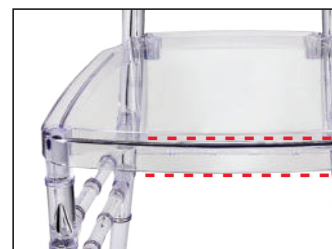

Safety Standards

Meets or exceeds ANSI/BIFMA standards.

ProClear Full Size Seat