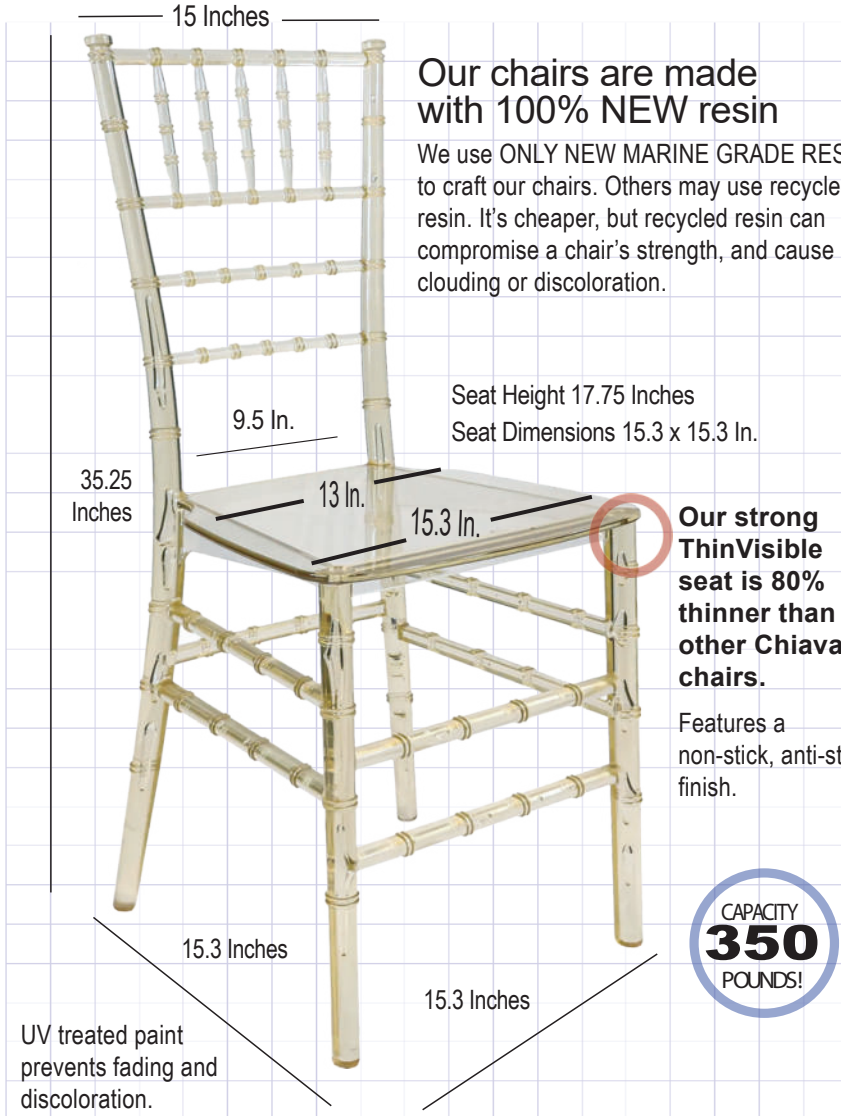

# Clear Gold Champagne Resin ThinVisible™ Chiavari Chair

Our Gold Champagne Clear Superstar with the Thinnest Clear seat!

## Product Details

Ships Assembled?	Yes
Color	Clear Gold Champagne
Resin Type	High-Quality Polycarbonate
MonoFrame Construction	One-Piece Mold
Seat Height	17.75 in.
Chair Height	35.25 in.
Warranty	1 Year Warranty
Material Category	Resin
Seat Width/Depth	15.3 x 15.3 in.
Stack Capacity	10
Arms?	No
Chair Weight	10 lbs.
Overall Dimensions	15.3 x 15.3 x 35.5 in.
Units Per Pallet	48
Units per Box	8

## This chair is part of our ProClear ThinVisible™ Series

The chair frame is a single piece made from a mold -- also called a "Mono-Frame". There's no assembly required, because our clear resin chairs are crafted in a single, strong piece.