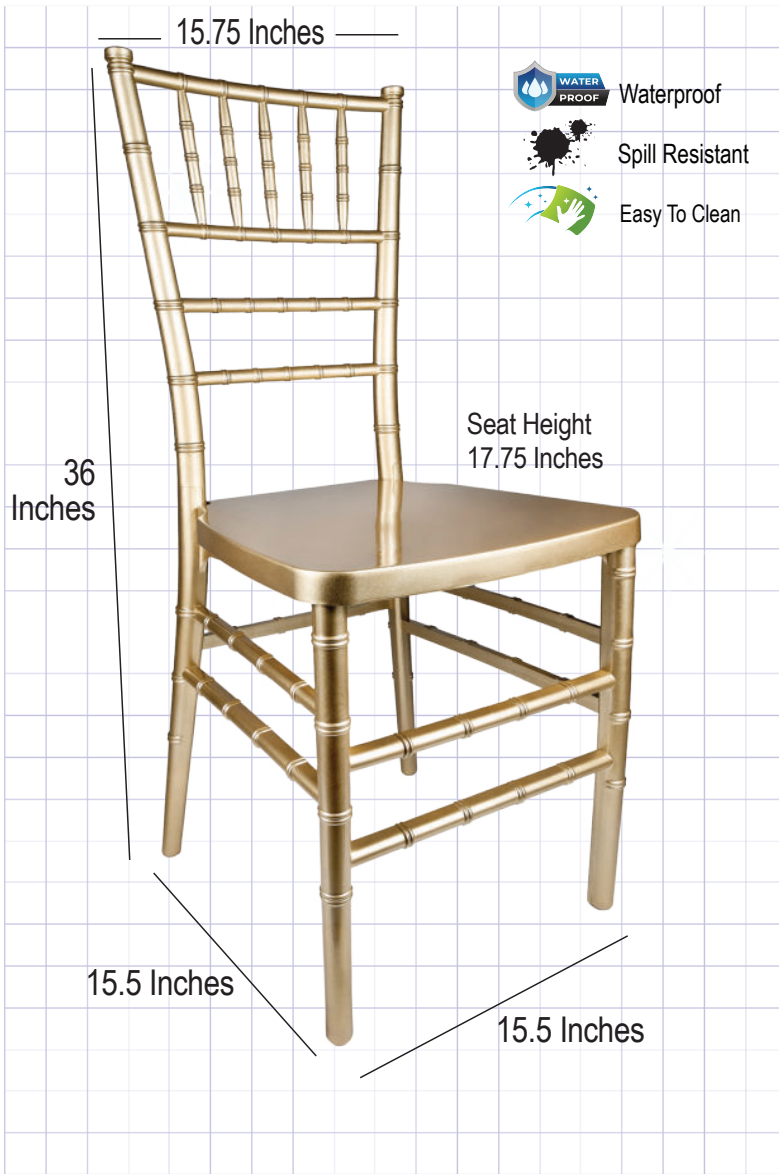

Sparkling Gold Champagne ToughResin™ Mono-Frame Chiavari Chair

NEW FORMULA makes our chairs stronger and more durable.

Unique Color! Features distinctive and exclusive Sparkling Finish.

Product Details

Color	Sparkling Gold Champagne
Seat Height	17.75 in.
Chair Height	36 in.
Warranty	2 Year Warranty
Material Category	High Quality New Resin
Seat Width/Depth	15.5 × 15.5 in.
Stack Capacity	10
Arms?	No
One-Piece Construction	Yes
Chair Weight	9.3 lbs.
Overall Dimensions	15.5 × 15.5 × 36 in.
Units Per Pallet	48
Units Per Box	8

Safety, Materials and Construction

Safety Standards	Meets or exceeds ANSI/BIFMA standards
Frame Material	Highest quality resin
Finish	Non-stick, anti-static

Also available in :

What Makes This Chair Different?

One-Piece Frame	Frame does not need to be retightened. And no assembly is required.
Color-Matching Resin	The ToughResin™ chair series is not painted so exterior surface maintenance is easier. The ToughResin™ chair series has the color mixed directly into the resin so scratches are more difficult to detect.
Resin Density	High density resin for exceptionally durable chair.