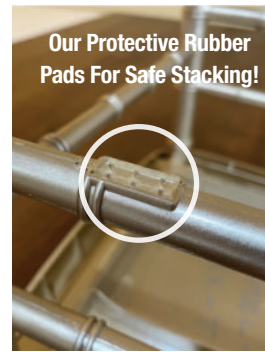

Our Protective Rubber Pads For Safe Stacking!

Stack our chairs easily and safely. Our Steel Skeleton chairs include a series of "pads" on the bottom of the lower rung that protect the chair when stacking to avoid chipping, scratches and other damage.

Others may use recycled resin to save money -- but that makes for a weaker chair. We use ONLY 100% NEW RESINS to insure that our chairs are the strongest, prettiest and most durable!