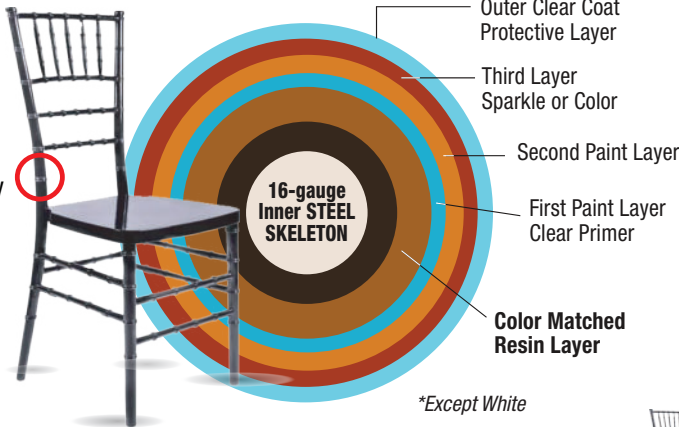

Inside the Steel Skeleton:

This cross section shows an indestructible 16-gauge Steel Skeleton, "Best In Class Steel" wrapped in resin, finished with 4 coats of high-quality automotive paint protection.

All the extra steps and care in manufacturing adds up to the most beautiful chair ever.

**Except White*

What Makes This Chair Different?

- Reinforced Steel Skeleton** A 16-gauge steel skeleton is what makes our Chiavari chairs stronger and more resilient than other chairs.
- Color-Matching Resin** Our inner resin core perfectly matches the paint color -- so even tough scratches are virtually invisible.
- Clear Coat Primer** We apply a clear coat primer and allow it to cure, ensuring a hard and resilient foundation.
- Automotive Paint** For that exquisite, glossy finish, we employ automotive paint, known for its durability and deep luster. **Except White*