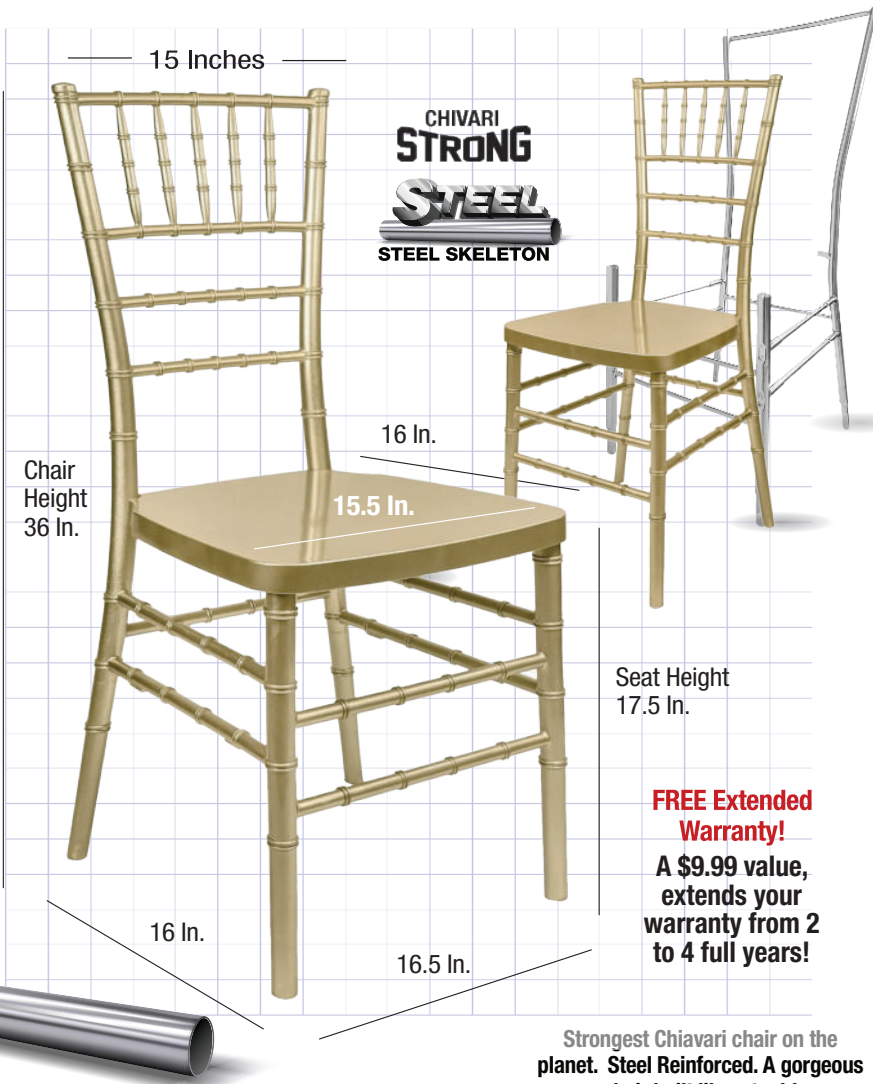

Resin Inner Steel Skeleton Chiavari Chairs