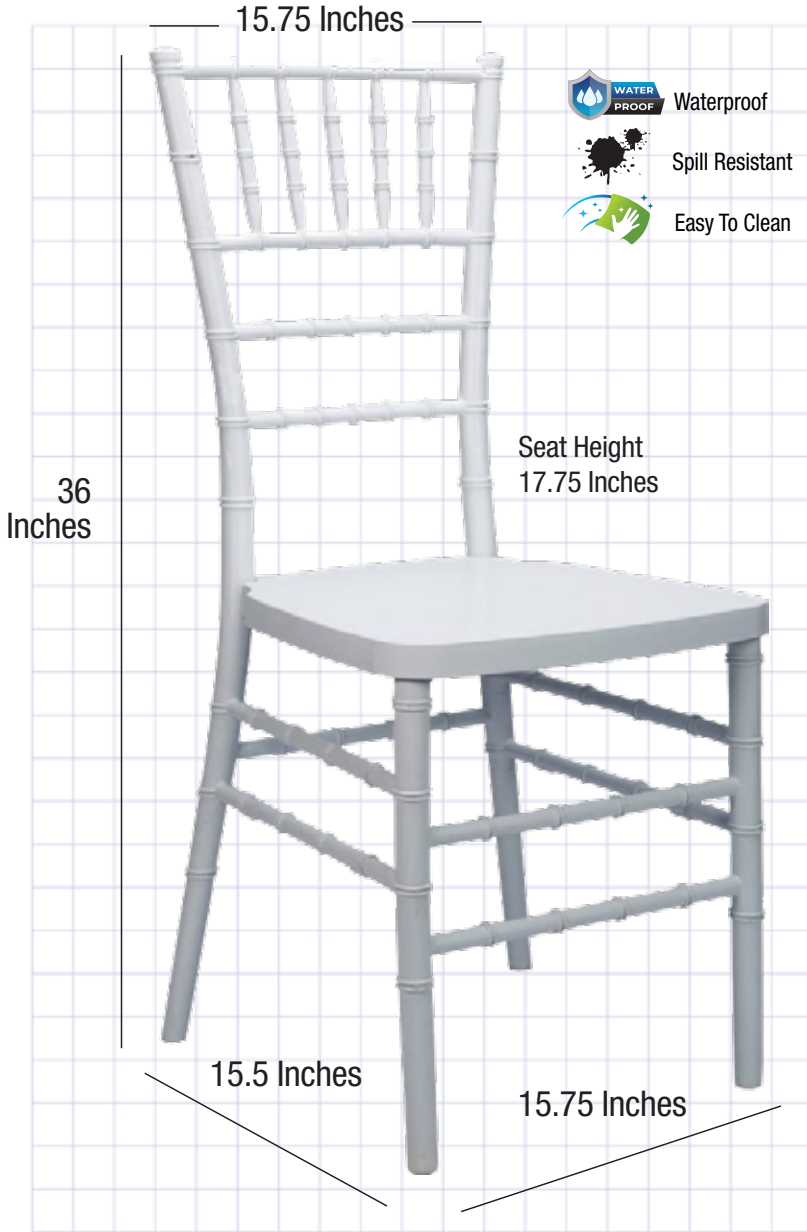

# White ToughResin™ Mono-Frame Chiavari Chair

NEW FORMULA makes our chairs stronger and more durable.

## Product Details

Ships Assembled?	Yes
Color	White
Country of Origin	China
Seat Height	17.75 in.
Chair Height	36 in.
Limited Warranty	2 year, Frame
Material Category	ToughResin™
Seat Width/Depth	15.5 × 15.7
Stack Capacity	10
Arms?	No
One-Piece Construction	Yes
Weight Capacity	350 lbs.
Chair Weight	9.3 Lbs.
Overall Dimensions	15.5 × 15.7 × 36 in
Units Per Pallet	48