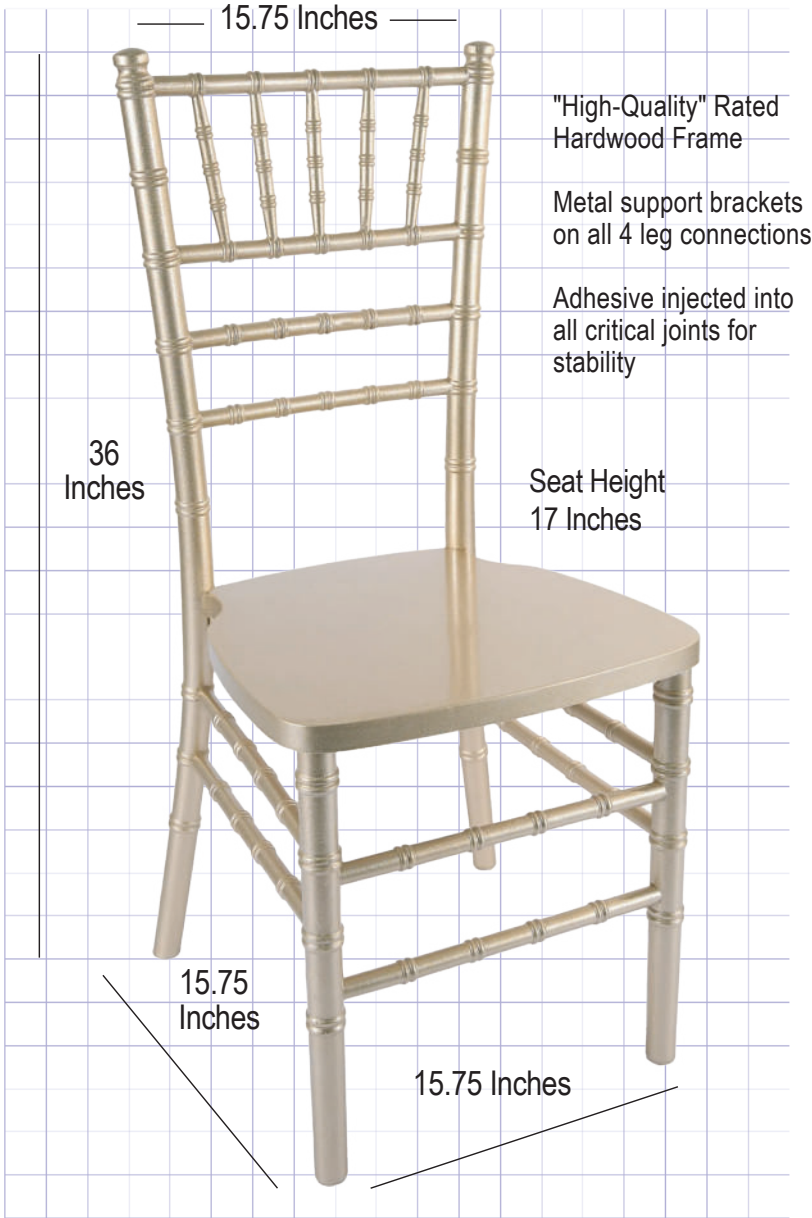

## Product Details

Ships Assembled?	Yes
Color	Sparkling Gold Champagne
Seat Height	17 in.
Chair Height	36 in.
Limited Warranty	2 year, Frame
Material Category	Wood
Seat Width/Depth	15.5 × 15.5 in.
Stack Capacity	10
Arms?	No
One-Piece Construction	No
Metal Support Brackets	Yes
Chair Weight	9 lbs.
Overall Dimensions	15.5 × 15.7 × 36 in.
Units Per Pallet	48