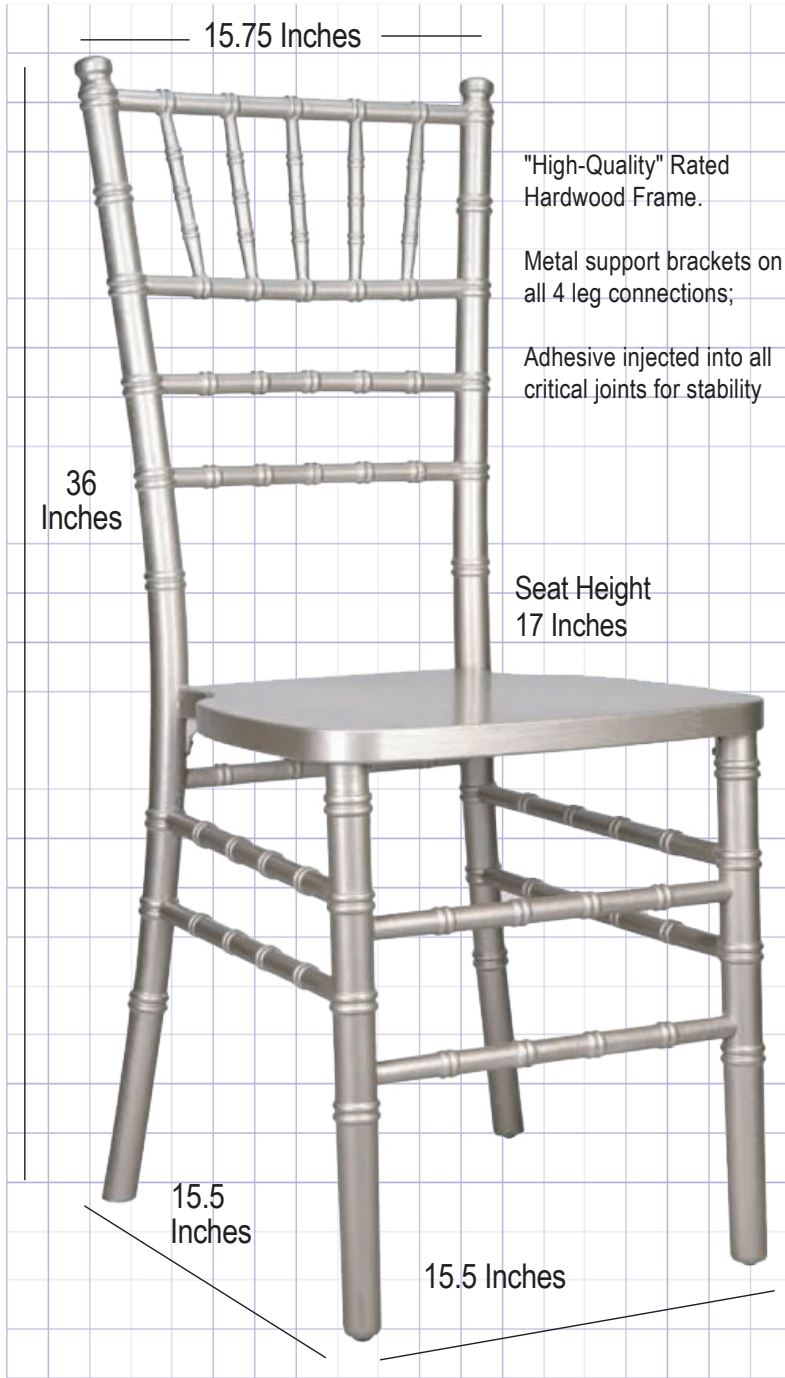

## Product Details

Color	Sparkling Silver Champagne
Seat Height	17 in.
Chair Height	36 in.
Limited Warranty	2 year, Frame
Material Category	Wood
Seat Width/Depth	15.5 × 15.5 in.
Stack Capacity	10
Arms?	No
One-Piece Construction	No
Metal Support Brackets	Yes
Chair Weight	9 lbs.
Overall Dimensions	15.5 × 15.5 × 36 in.
Units Per Pallet	48

## Safety, Materials and Construction

Safety Standards	Meets or exceeds ANSI/BIFMA standards
Frame Material	Real Wood
Finish	Non-stick, anti-static