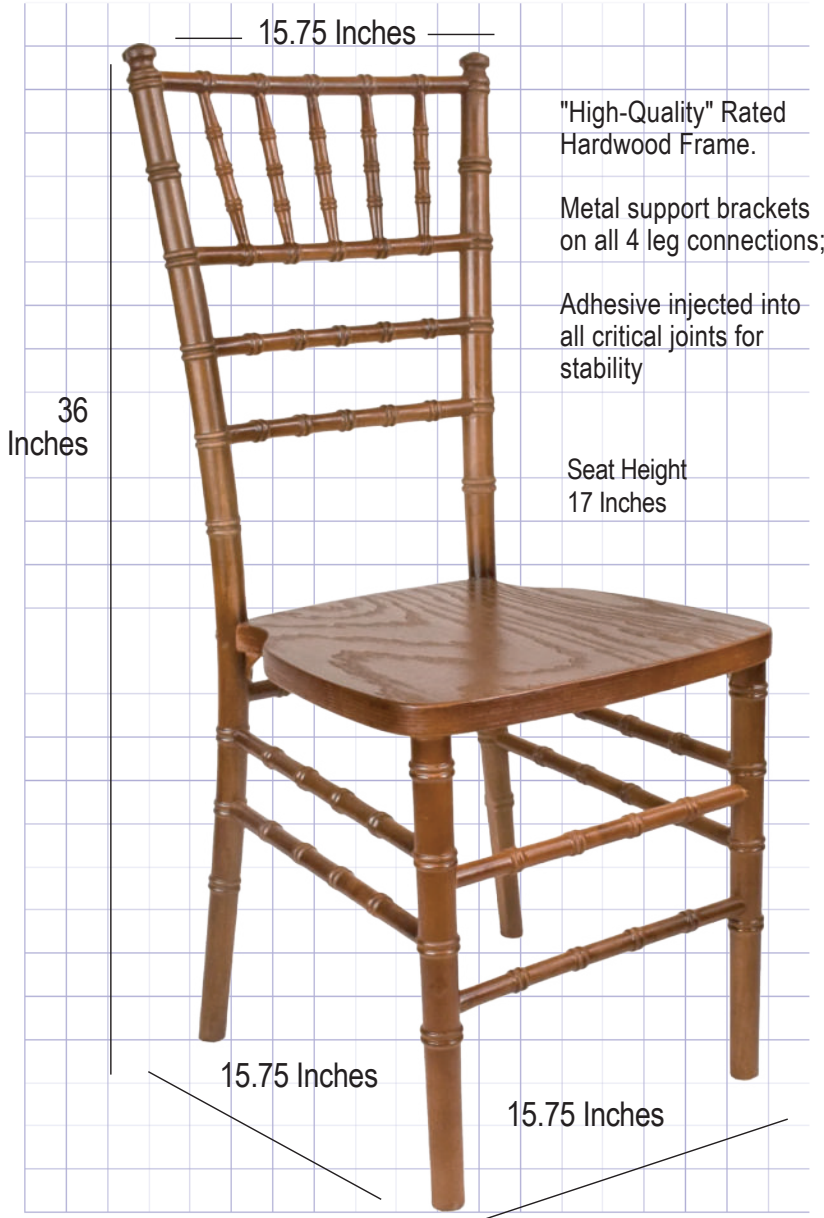

Espresso ToughWood™ Real Wood Chiavari Chair

There's nothing like the feel of real wood!

Available in 10 colors!

What Makes This Chair Different?

Real Wood

Elevate your dining ambiance with authentic wood Chiavari chairs. Perfect for banquets or outdoor weddings, these chairs can be adorned with colorful covers and sashes. Ideal for event planners or banquet facilities, they stack easily for storage, boast a robust real wood construction, and a high weight capacity of 1100 pounds. Make them the go-to choice for birthdays, weddings, galas, or corporate events – a stylish and practical seating solution crafted from genuine wood.

Product Details

Ships Assembled?	Yes
Color	Espresso (Dark Coffee Brown)
Seat Height	17 in.
Chair Height	36 in.
Limited Warranty	2 year, Frame
Material Category	Wood
Seat Width/Depth	15.5 × 15.5 in.
Stack Capacity	10
Arms?	No
One-Piece Construction	No
Metal Support Brackets	Yes
Chair Weight	9 lbs.
Overall Dimensions	15.5 × 15.7 × 36 in.
Units Per Pallet	48