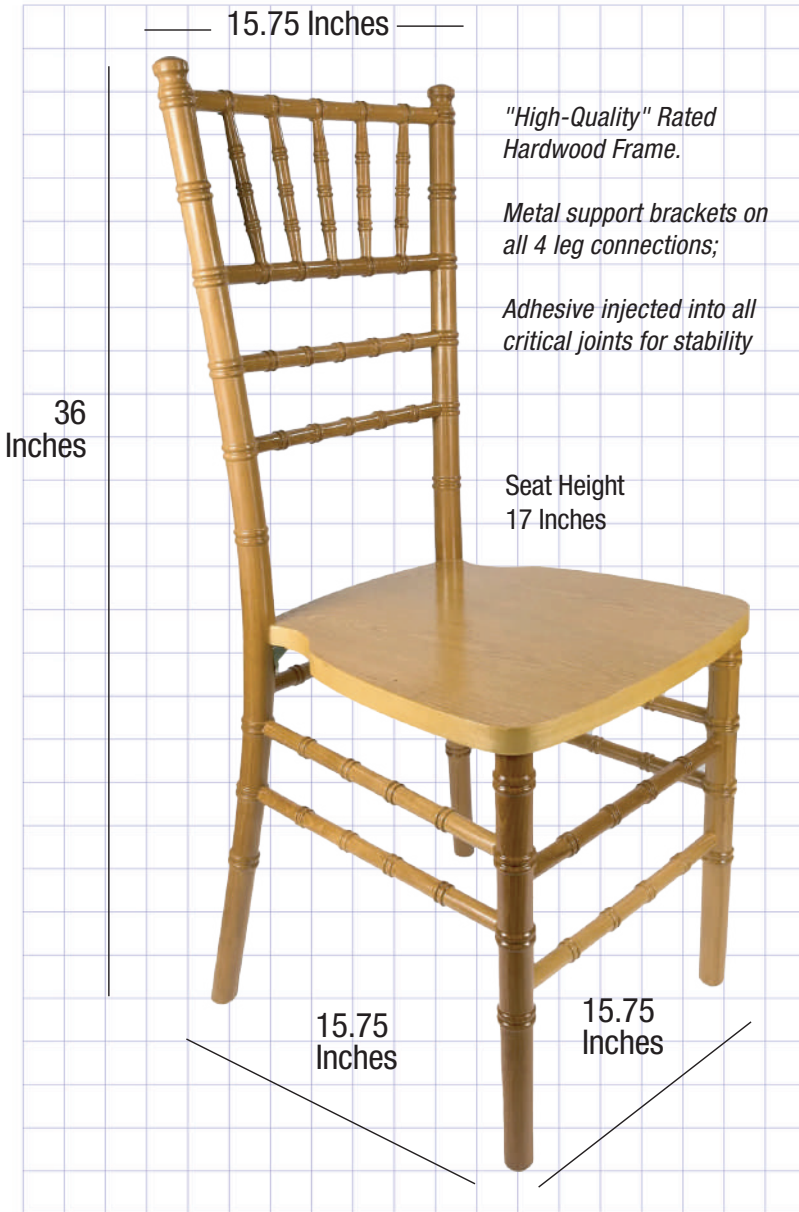

## Available in 10 colors!

## What Makes This Chair Different?

**Real Wood** Elevate your dining ambiance with authentic wood Chiavari chairs. Perfect for banquets or outdoor weddings, these chairs can be adorned with colorful covers and sashes. Ideal for event planners or banquet facilities, they stack easily for storage, boast a robust real wood construction, and a high weight capacity of 1100 pounds. Make them the go-to choice for birthdays, weddings, galas, or corporate events – a stylish and practical seating solution crafted from genuine wood.

## Product Details

Chivari SKU	CCWN-ZG-T
Ships Assembled?	Yes
Color	Natural (Dark)
Country of Origin	China
Seat Height	17 in.
Chair Height	36 in.
Limited Warranty	2 year, Frame
Material Category	Wood
Seat Width/Depth	15.5 × 15.5
Stack Capacity	10
Arms?	No
One-Piece Construction	No
Metal Support Brackets	Yes
Chair Weight	9 Lbs.
Overall Dimensions	15.5 × 15.7 × 36 in
Units Per Pallet	48