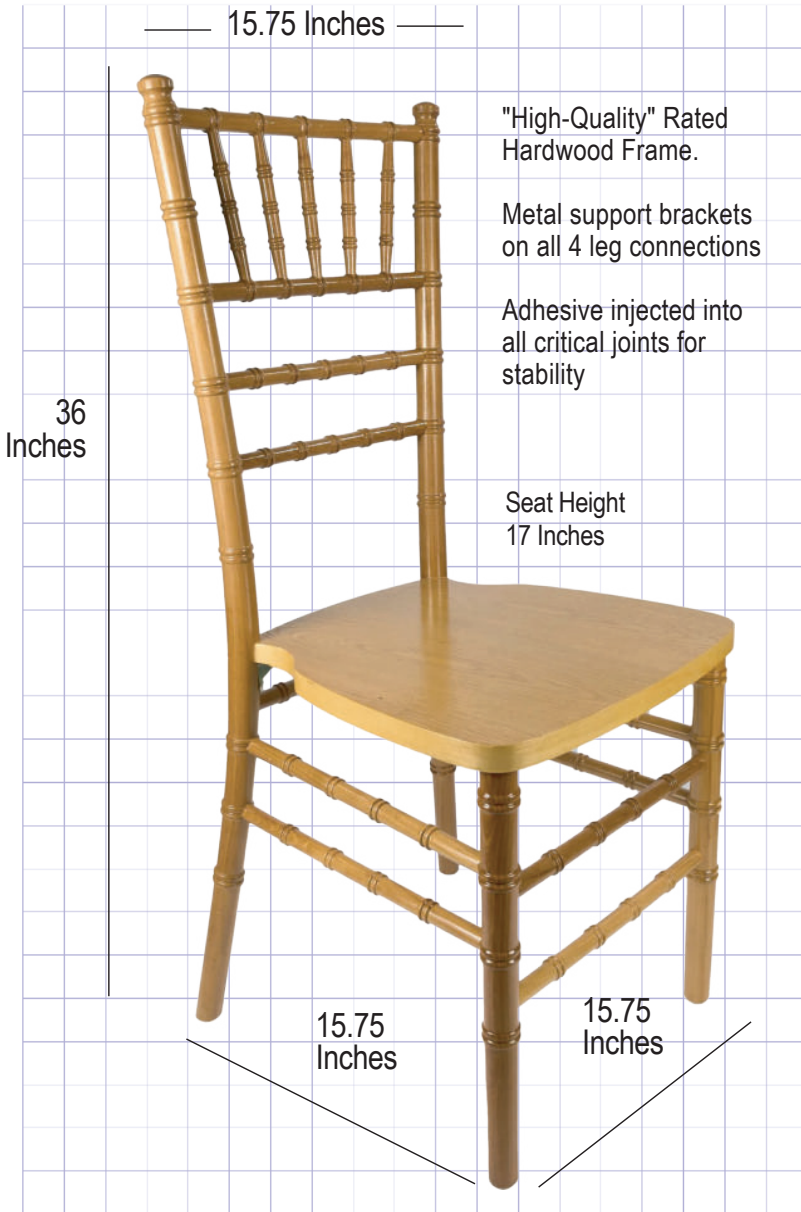

**Dark Natural ToughWood™ Wood Chiavari Chair**  
**There's nothing like the feel of real wood!**

**Product Details**

|                        |                      |
|------------------------|----------------------|
| Ships Assembled?       | Yes                  |
| Color                  | Natural (Dark)       |
| Seat Height            | 17 in.               |
| Chair Height           | 36 in.               |
| Limited Warranty       | 2 year, Frame        |
| Material Category      | Wood                 |
| Seat Width/Depth       | 15.5 × 15.5 in.      |
| Stack Capacity         | 10                   |
| Arms?                  | No                   |
| One-Piece Construction | No                   |
| Metal Support Brackets | Yes                  |
| Chair Weight           | 9 lbs.               |
| Overall Dimensions     | 15.5 × 15.7 × 36 in. |
| Units Per Pallet       | 48                   |

**Available in 10 colors!**

**What Makes This Chair Different?**

**Real Wood**

Elevate your dining ambiance with authentic wood Chiavari chairs. Perfect for banquets or outdoor weddings, these chairs can be adorned with colorful covers and sashes. Ideal for event planners or banquet facilities, they stack easily for storage, boast a robust real wood construction, and a high weight capacity of 1100 pounds. Make them the go-to choice for birthdays, weddings, galas, or corporate events – a stylish and practical seating solution crafted from genuine wood.