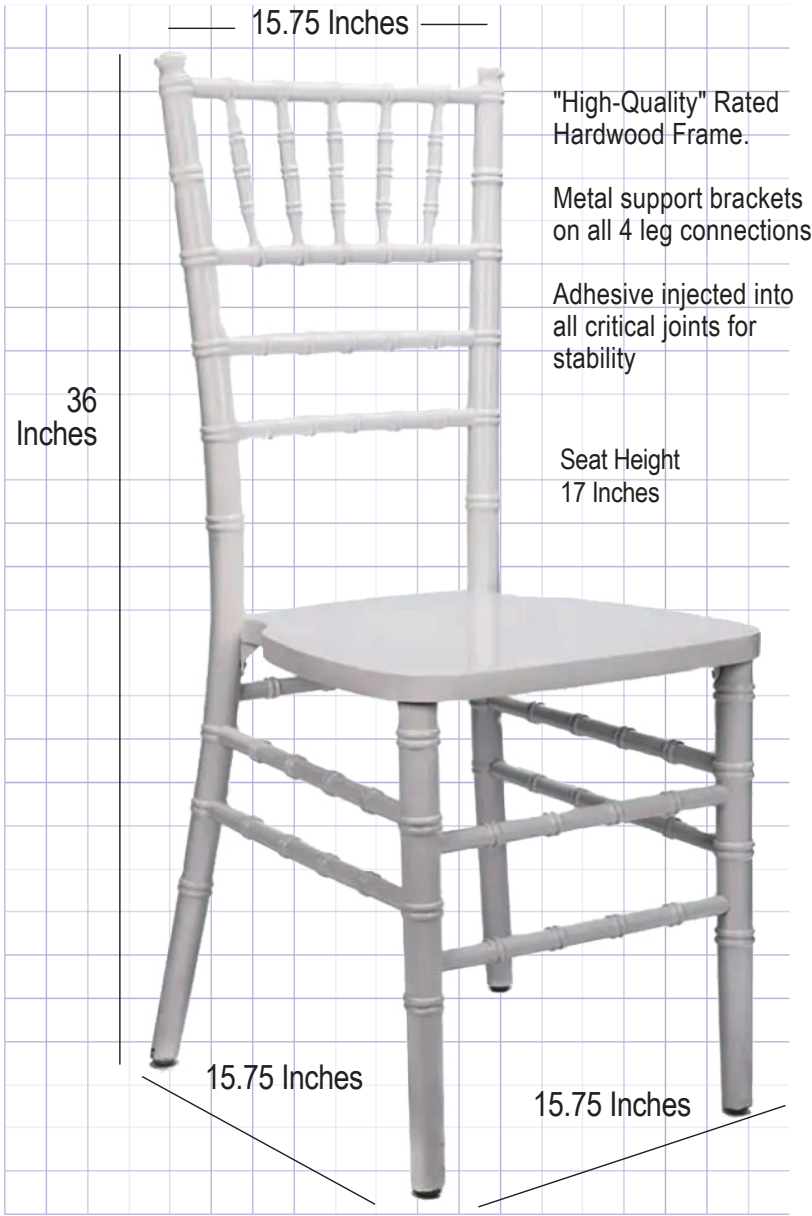

White ToughWood™ Real Wood Chiavari Chair

There's nothing like the feel of real wood!

Product Details

Ships Assembled?	Yes
Color	White
Seat Height	17 in.
Chair Height	36 in.
Limited Warranty	2 year, Frame
Material Category	Wood
Seat Width/Depth	15.5 × 15.5 in.
Stack Capacity	10
Arms?	No
One-Piece Construction	No
Metal Support Brackets	Yes
Chair Weight	9 lbs.
Overall Dimensions	15.5 × 15.7 × 36 in.
Units Per Pallet	48

Safety, Materials and Construction

Safety Standards	Meets or exceeds ANSI/BIFMA standards
Frame Material	Real Wood
Finish	Non-stick, anti-static

Available in 10 colors!

What Makes This Chair Different?

Real Wood

Elevate your dining ambiance with authentic wood Chiavari chairs. Perfect for banquets or outdoor weddings, these chairs can be adorned with colorful covers and sashes. Ideal for event planners or banquet facilities, they stack easily for storage, boast a robust real wood construction, and a high weight capacity of 1100 pounds. Make them the go-to choice for birthdays, weddings, galas, or corporate events – a stylish and practical seating solution crafted from genuine wood.