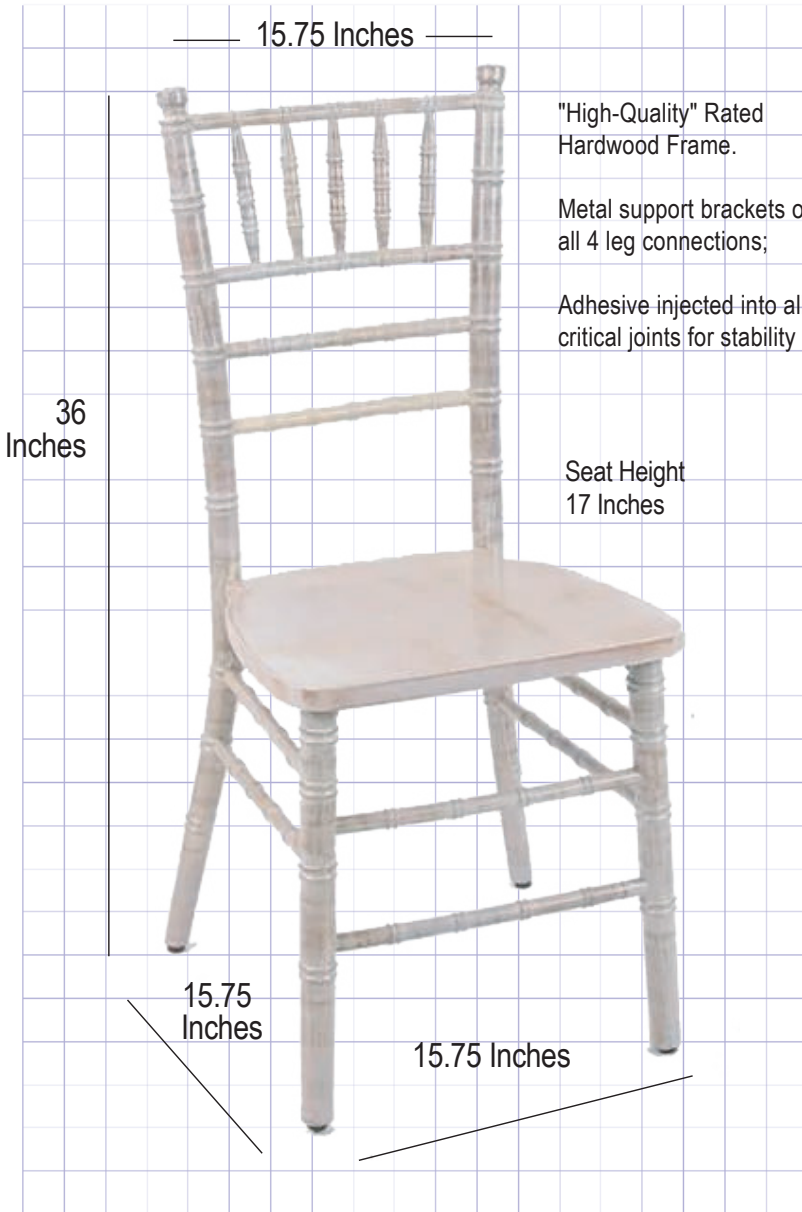

# White Distressed ToughWood™ Real Wood Chiavari Chair

There's nothing like the feel of real wood!

## Product Details

Ships Assembled?	Yes
Color	White Distressed
Seat Height	17 in.
Chair Height	36 in.
Limited Warranty	2 Year Warranty
Material Category	Wood
Seat Width/Depth	15.5 × 15.5 in.
Stack Capacity	10
Arms?	No
One-Piece Construction	No
Metal Support Brackets	Yes
Chair Weight	9 lbs.
Overall Dimensions	15.5 × 15.75 × 36 in.
Units Per Pallet	48