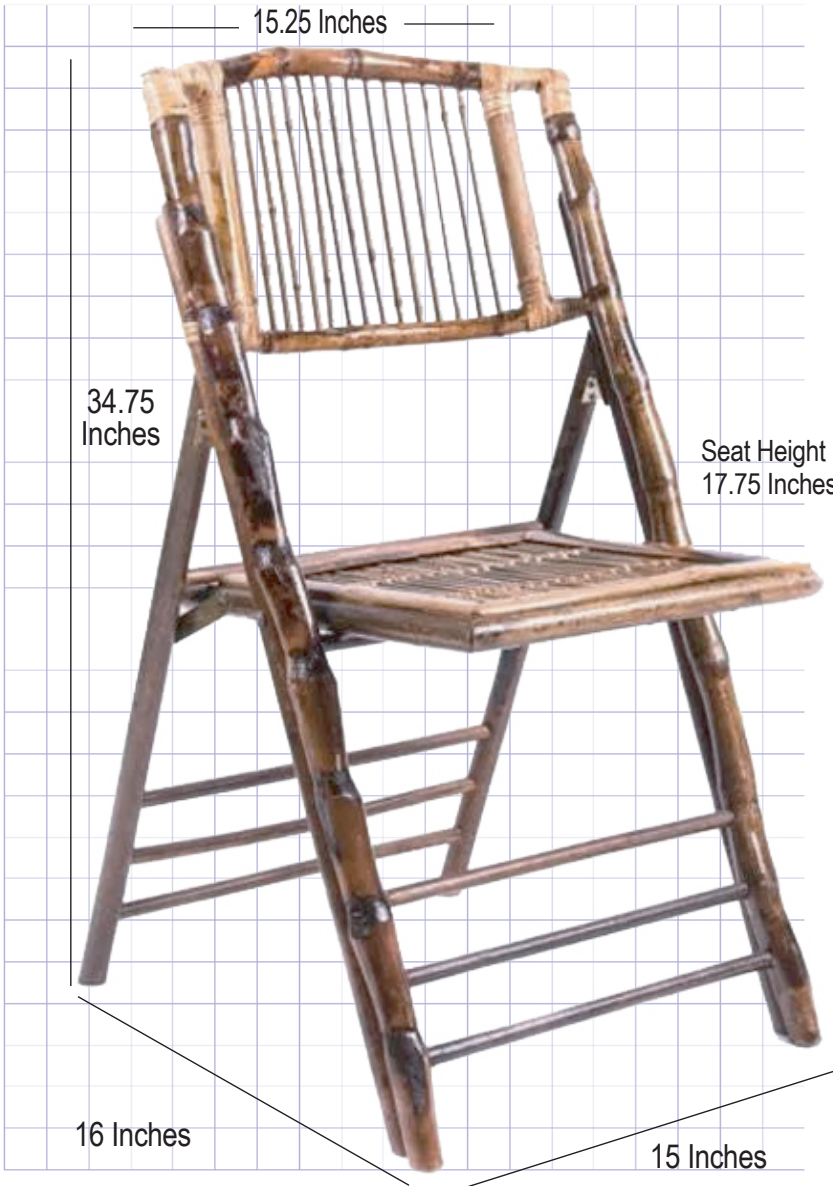

Bamboo Folding Chair

Built better to last longer

- Lightweight, ultra-strong design
- Built-in Stacking Feature
- Polished Bamboo Finish
- Indoor, Outdoor, Commercial Use
- Ultra-light, Ultra-Strong Design
- Designed for Indoor and Outdoor Use
- 250 lb. Weight Capacity

Our resin folding chairs are the next generation of the folding chair. They look so much like real wood, most guests will never know the difference -- but our resin folding chair is stronger, easier to clean, does not require touch-up paint and has a built-in stacking feature. Quick setup, quick breakdown. Easier than wood, with all the natural beauty of the real thing.

What Makes This Chair Different?

Highest Quality Resin

The secret to our chair's strength is the high-quality Resin. Our formula is blended into crystal polystyrene to increase its impact and toughness without sacrificing clarity and transparency. Outdoor events? No problem.

Product Details

Ships Assembled?	Yes
Color	Polished Bamboo
Seat Height	17.75 in.
Chair Height	34,75 in.
Limited Warranty	1 Year
Material Category	Bamboo
Seat Width/Depth	15 × 16 in.
Stack Capacity	10
Arms?	No
Chair Weight	9.5 lbs.
Overall Dimensions	16 × 15 × 34.8 in.
Units Per Pallet	48