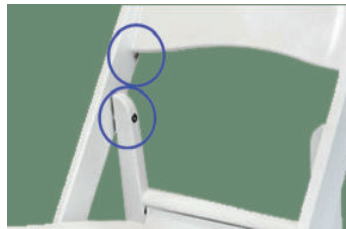

Chestnut Resin Brushed Wood Look Folding Chair with Ivory Seat

Featuring a Classic Brushed Wood Look

Our resin folding chairs are stronger, easier to clean, do not require touch-up paint and features a unique stacking feature.

Seat Height
18 Inches

31
Inches

15.25 Inches

14 Inches

15.25 Inches

Quick setup, quick breakdown.
Easier than wood, with all the natural beauty of the real thing.

Product Details

Ships Assembled?	Yes
Color	Chestnut, Ivory Seat
Seat Height	18 in.
Chair Height	31 in.
Limited Warranty	1 Year
Material Category	UV Stabilized SuperResin
Seat Width/Depth	15.25 x 14 in.
Stack Capacity	30
Arms?	No
Fire Retardant Foam	Yes, CA117
Chair Weight	12 lbs.
Overall Dimensions	15.25 x 14 x 31 in.
Units Per Pallet	48

Safety, Materials and Construction

Safety Standards	Meets or exceeds ANSI/BIFMA standard
Frame Material	UV Stabilized SuperResin
Finish	Non-stick, anti-static

Brushed wood grain! The world's most beautiful resin

- Lightweight, ultra-strong design
- Built-in Stacking Feature
- Resin Frame Finish, Easy to Clean
- UV Stabilized Polypropylene Resin
- Vinyl Padded Upholstered Seat
- Waterproof Detachable Seat
- Anti-Static
- Aluminum Hardware
- Indoor, Outdoor, Commercial Use
- Ultra-light, Ultra-Strong Design

Every detail... Down to the commercial grade, aluminum hardware, combining maximum strength with ultra light weight.

100% virgin resin and brushed wood finish!

Highest Quality Resin

The secret to our chair's strength is the high-quality Resin. Our formula is blended into crystal polystyrene to increase its impact and toughness without sacrificing clarity and transparency. Outdoor events? No problem.