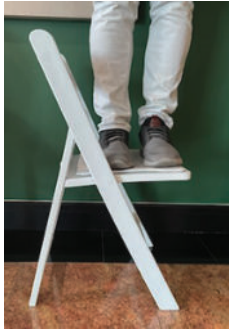

14 Inches

15.25 Inches

Quick setup, quick breakdown.  
Easier than wood, with all the natural beauty of the real thing.

### Product Details

|                     |                          |
|---------------------|--------------------------|
| Ships Assembled?    | Yes                      |
| Color               | Chestnut, Ivory Seat     |
| Seat Height         | 18 in.                   |
| Chair Height        | 31 in.                   |
| Limited Warranty    | 1 Year                   |
| Material Category   | UV Stabilized SuperResin |
| Seat Width/Depth    | 15.25 x 14 in.           |
| Stack Capacity      | 30                       |
| Arms?               | No                       |
| Fire Retardant Foam | Yes, CA117               |
| Chair Weight        | 12 lbs.                  |
| Overall Dimensions  | 15.25 x 14 x 31 in.      |
| Units Per Pallet    | 48                       |

### Brushed wood grain! The world's most beautiful resin

- Lightweight, ultra-strong design
- Built-in Stacking Feature
- Resin Frame Finish, Easy to Clean
- UV Stabilized Polypropylene Resin
- Vinyl Padded Upholstered Seat
- Waterproof Detachable Seat
- Anti-Static
- Aluminum Hardware
- Indoor, Outdoor, Commercial Use
- Ultra-light, Ultra-Strong Design